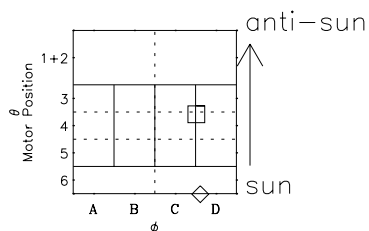

Galileo EPD Real-Time Omni 97283

Software Version: RTLINE_OMNI V 1.20
Data Production: 06-03-00
Plot Production: Sun Sep 16 04:31:36 2001

◇ = Jupiter look direction
□ = Corotation look direction