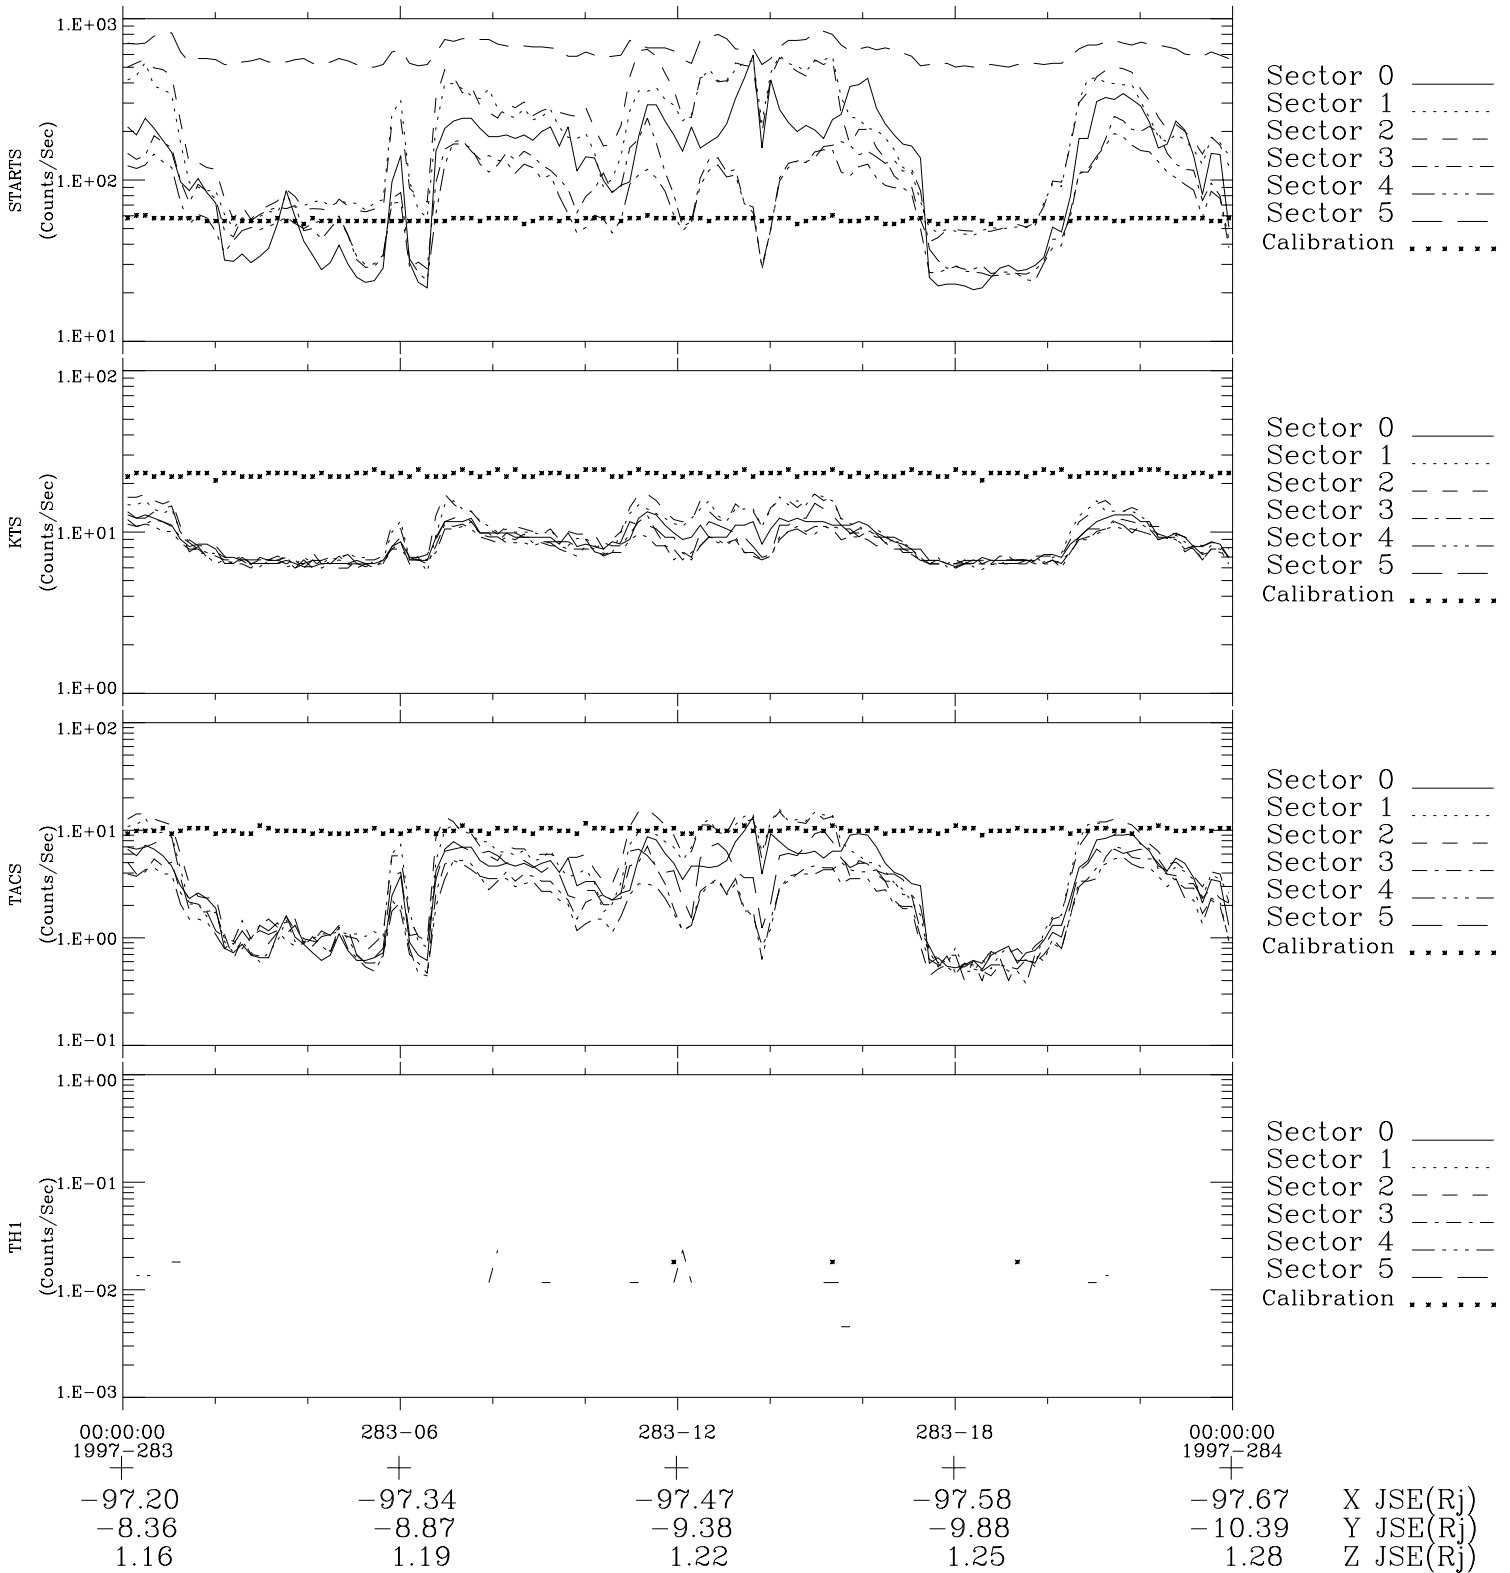

Galileo EPD Real-Time Six-Sector 97283

Software Version: RTLINE_R6 V 1.20
Data Production: 06-03-00
Plot Production: Sun Sep 16 04:31:44 2001

◇ = Jupiter look direction
□ = Corotation look direction