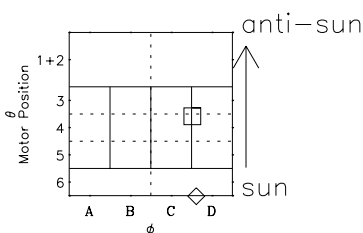

Galileo EPD Real-Time Six-Sector 97283

Software Version: RTLINE_R6 V 1.20
Data Production: 06-03-00
Plot Production: Sun Sep 16 04:31:44 2001

◇ = Jupiter look direction
□ = Corotation look direction