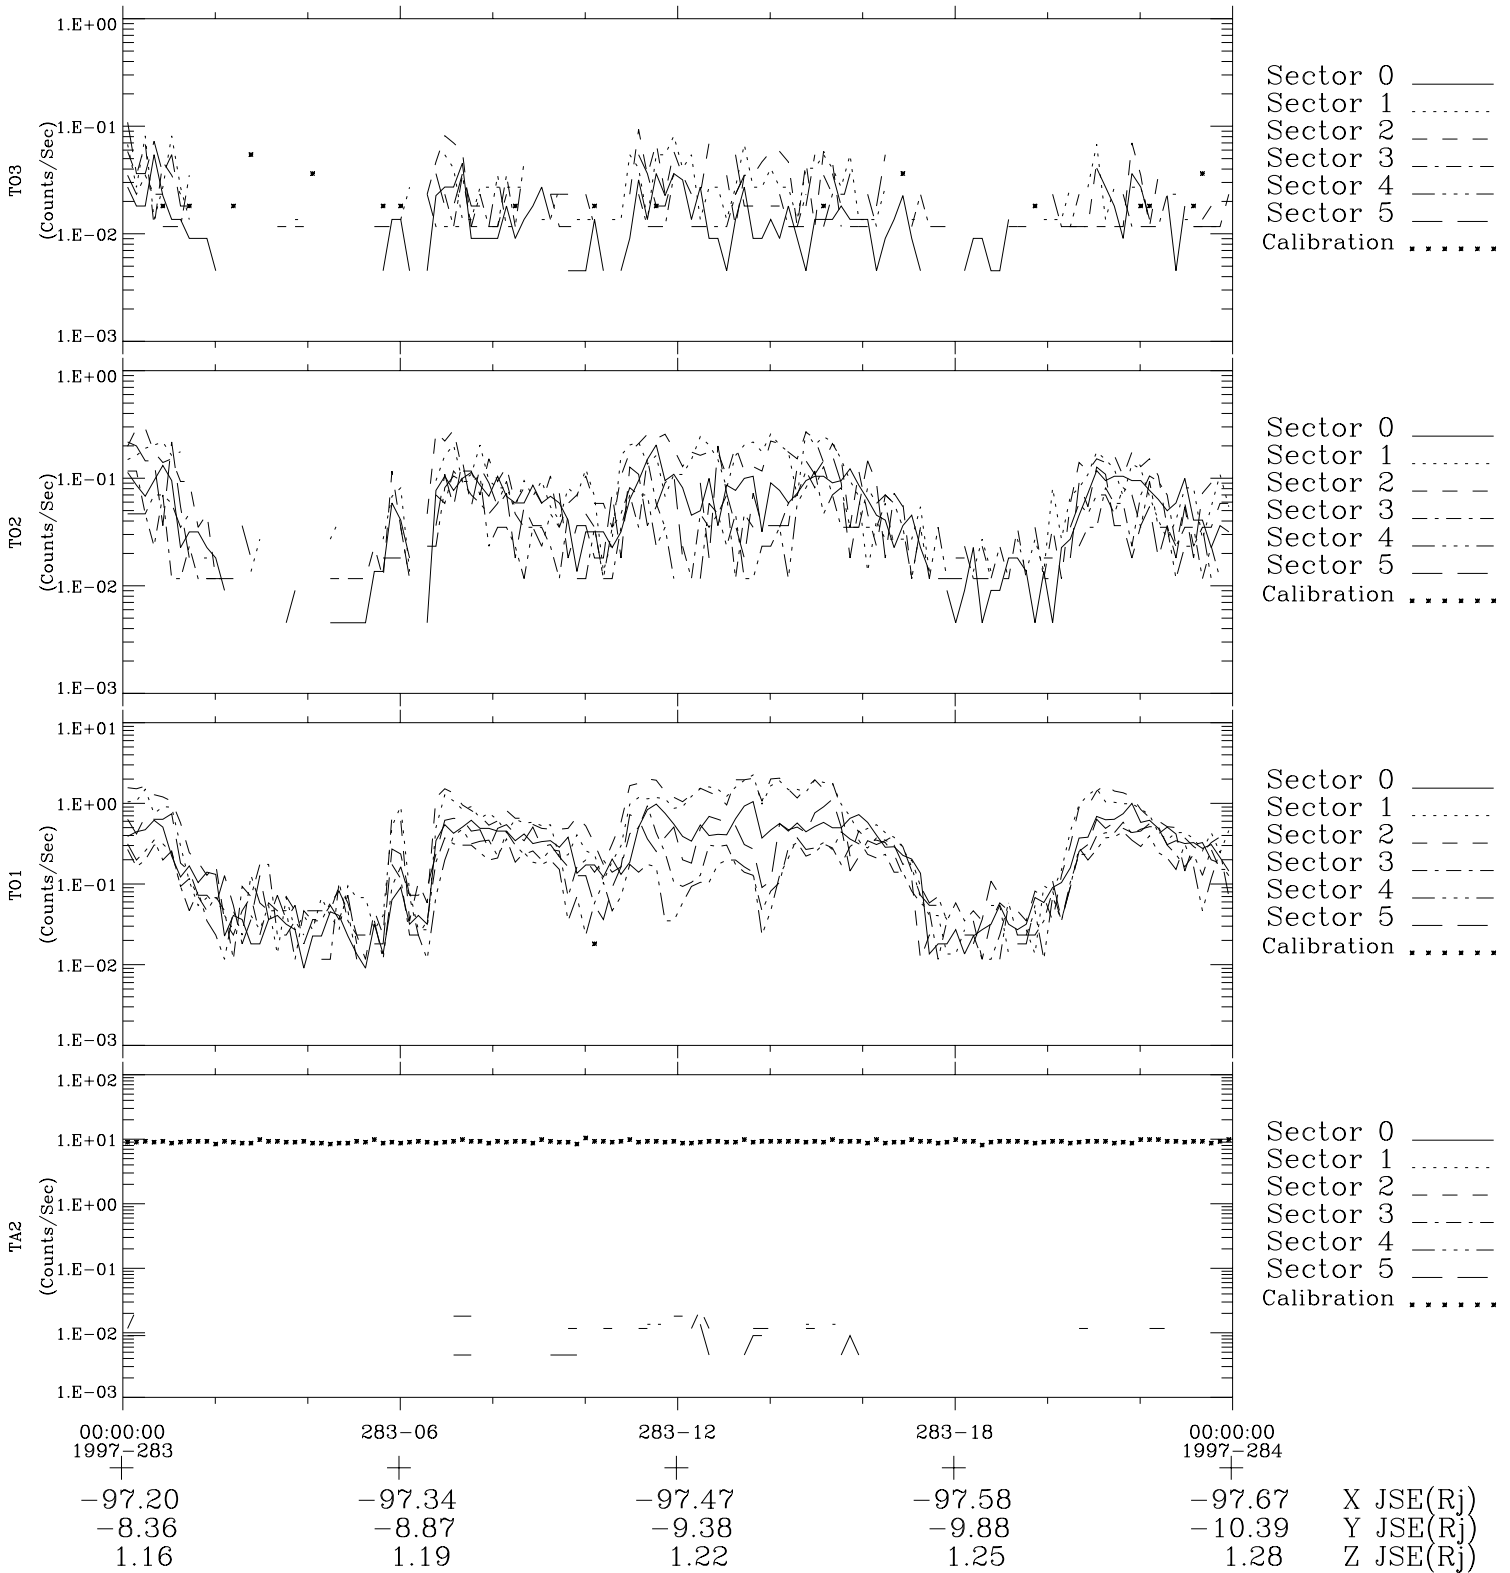

Galileo EPD Real-Time Six-Sector 97283

Software Version: RTLINE_R6 V 1.20
Data Production: 06-03-00
Plot Production: Sun Sep 16 04:31:43 2001

◇ = Jupiter look direction
□ = Corotation look direction