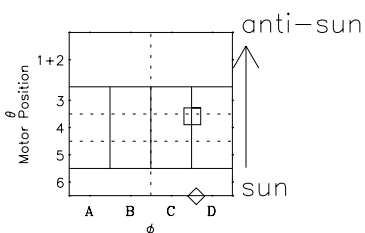

Galileo EPD Real-Time Six-Sector 97283

Software Version: RTLINE_R6 V 1.20
Data Production: 06-03-00
Plot Production: Sun Sep 16 04:31:43 2001

◇ = Jupiter look direction
□ = Corotation look direction