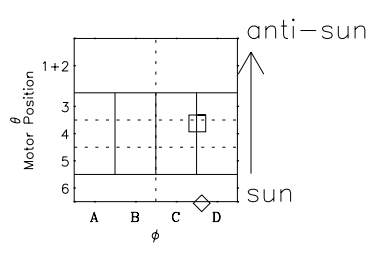

Galileo EPD Real Time Omni Spectrum 97282

Software Version: RTSPEC_OMNI V 1.20
 Data Production: 06-03-00
 Plot Production: Sun Sep 16 04:21:15 2001
 Color File: wondr3
 Geofactor File: 1.1

- ◇ = Jupiter look direction
- = Corotation look direction