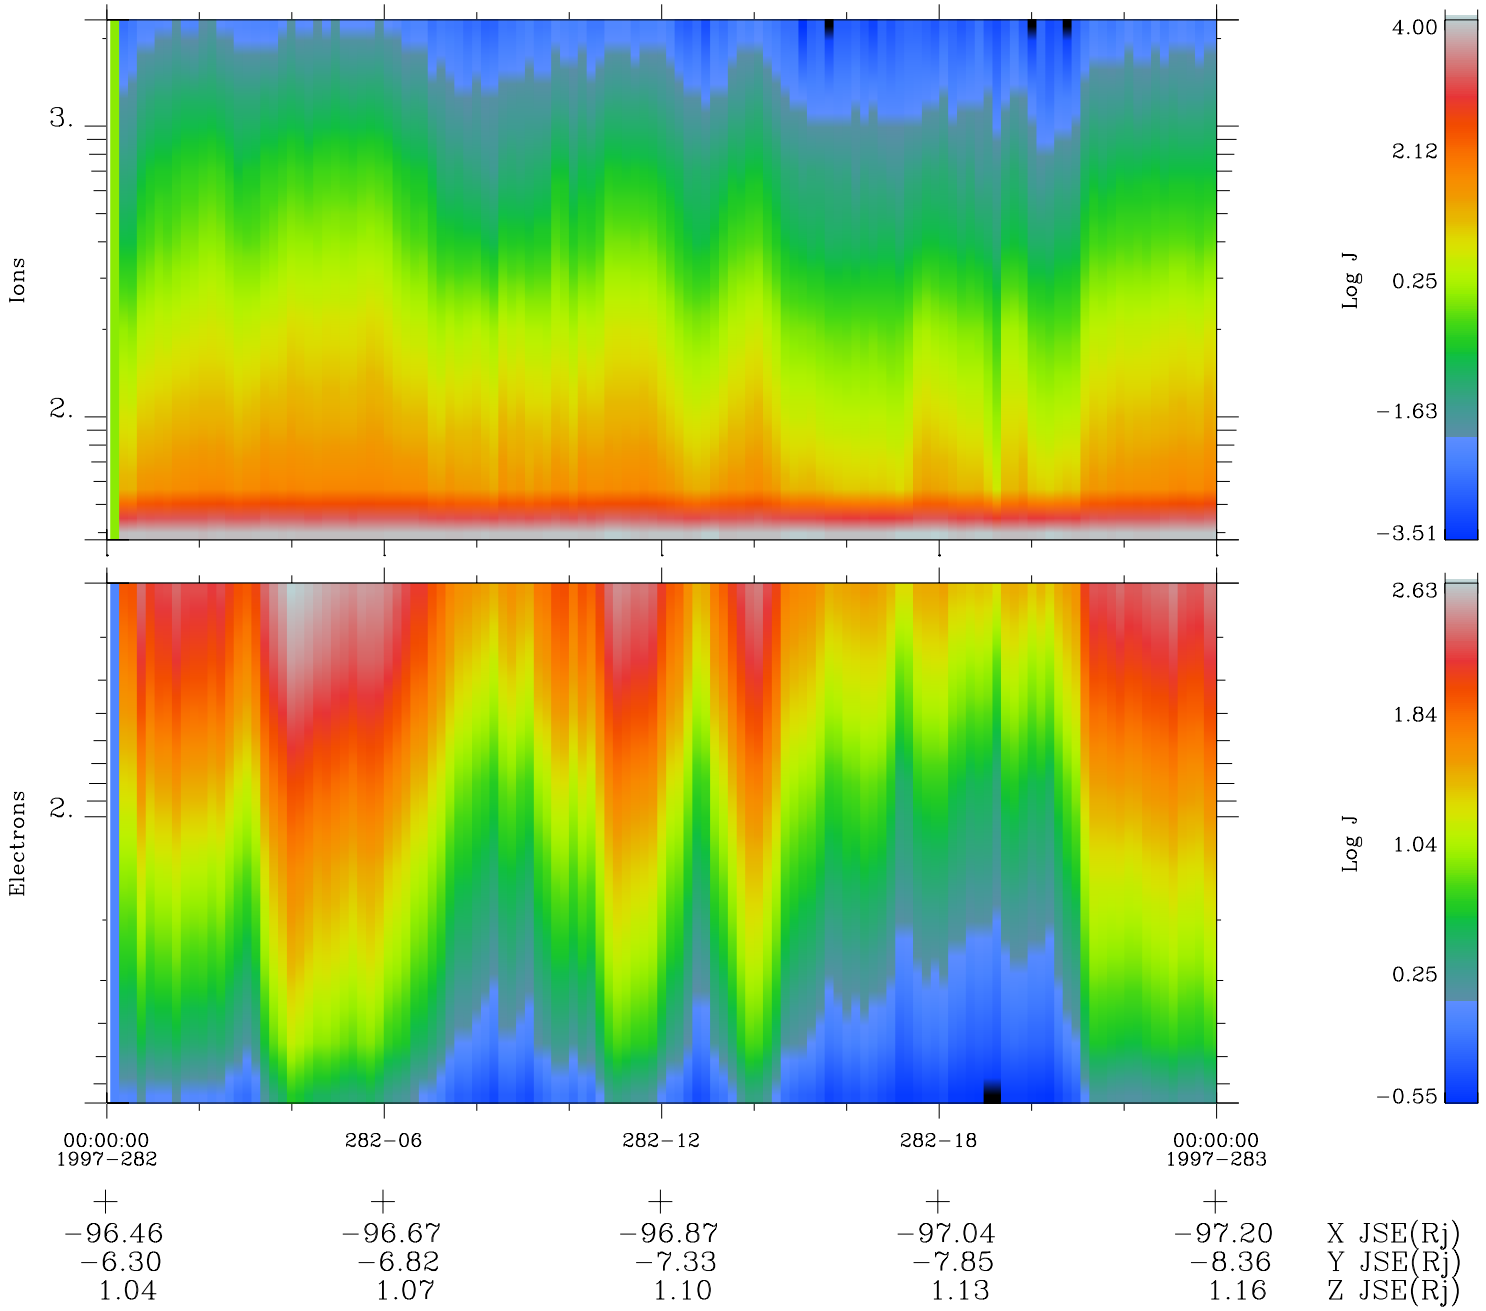

Galileo EPD Real Time Omni Spectrum 97282

Software Version: RTSPEC_OMNI V 1.20
 Data Production: 06-03-00
 Plot Production: Sun Sep 16 04:21:15 2001
 Color File: wondr3
 Geofactor File: 1.1

- ◇ = Jupiter look direction
- = Corotation look direction