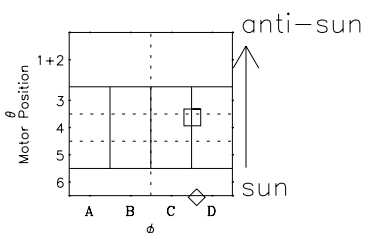

Galileo EPD Real-Time Omni 97282

Software Version: RTLINE_OMNI V 1.20
Data Production: 06-03-00
Plot Production: Sun Sep 16 04:23:21 2001

- ◇ = Jupiter look direction
- = Corotation look direction