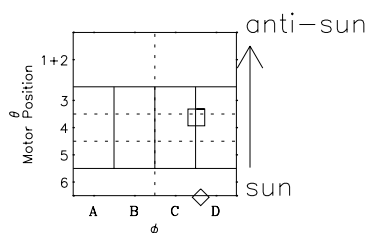

Galileo EPD Real-Time Omni 97282

Software Version: RTLINE_OMNI V 1.20
Data Production: 06-03-00
Plot Production: Sun Sep 16 04:23:19 2001

◇ = Jupiter look direction
□ = Corotation look direction