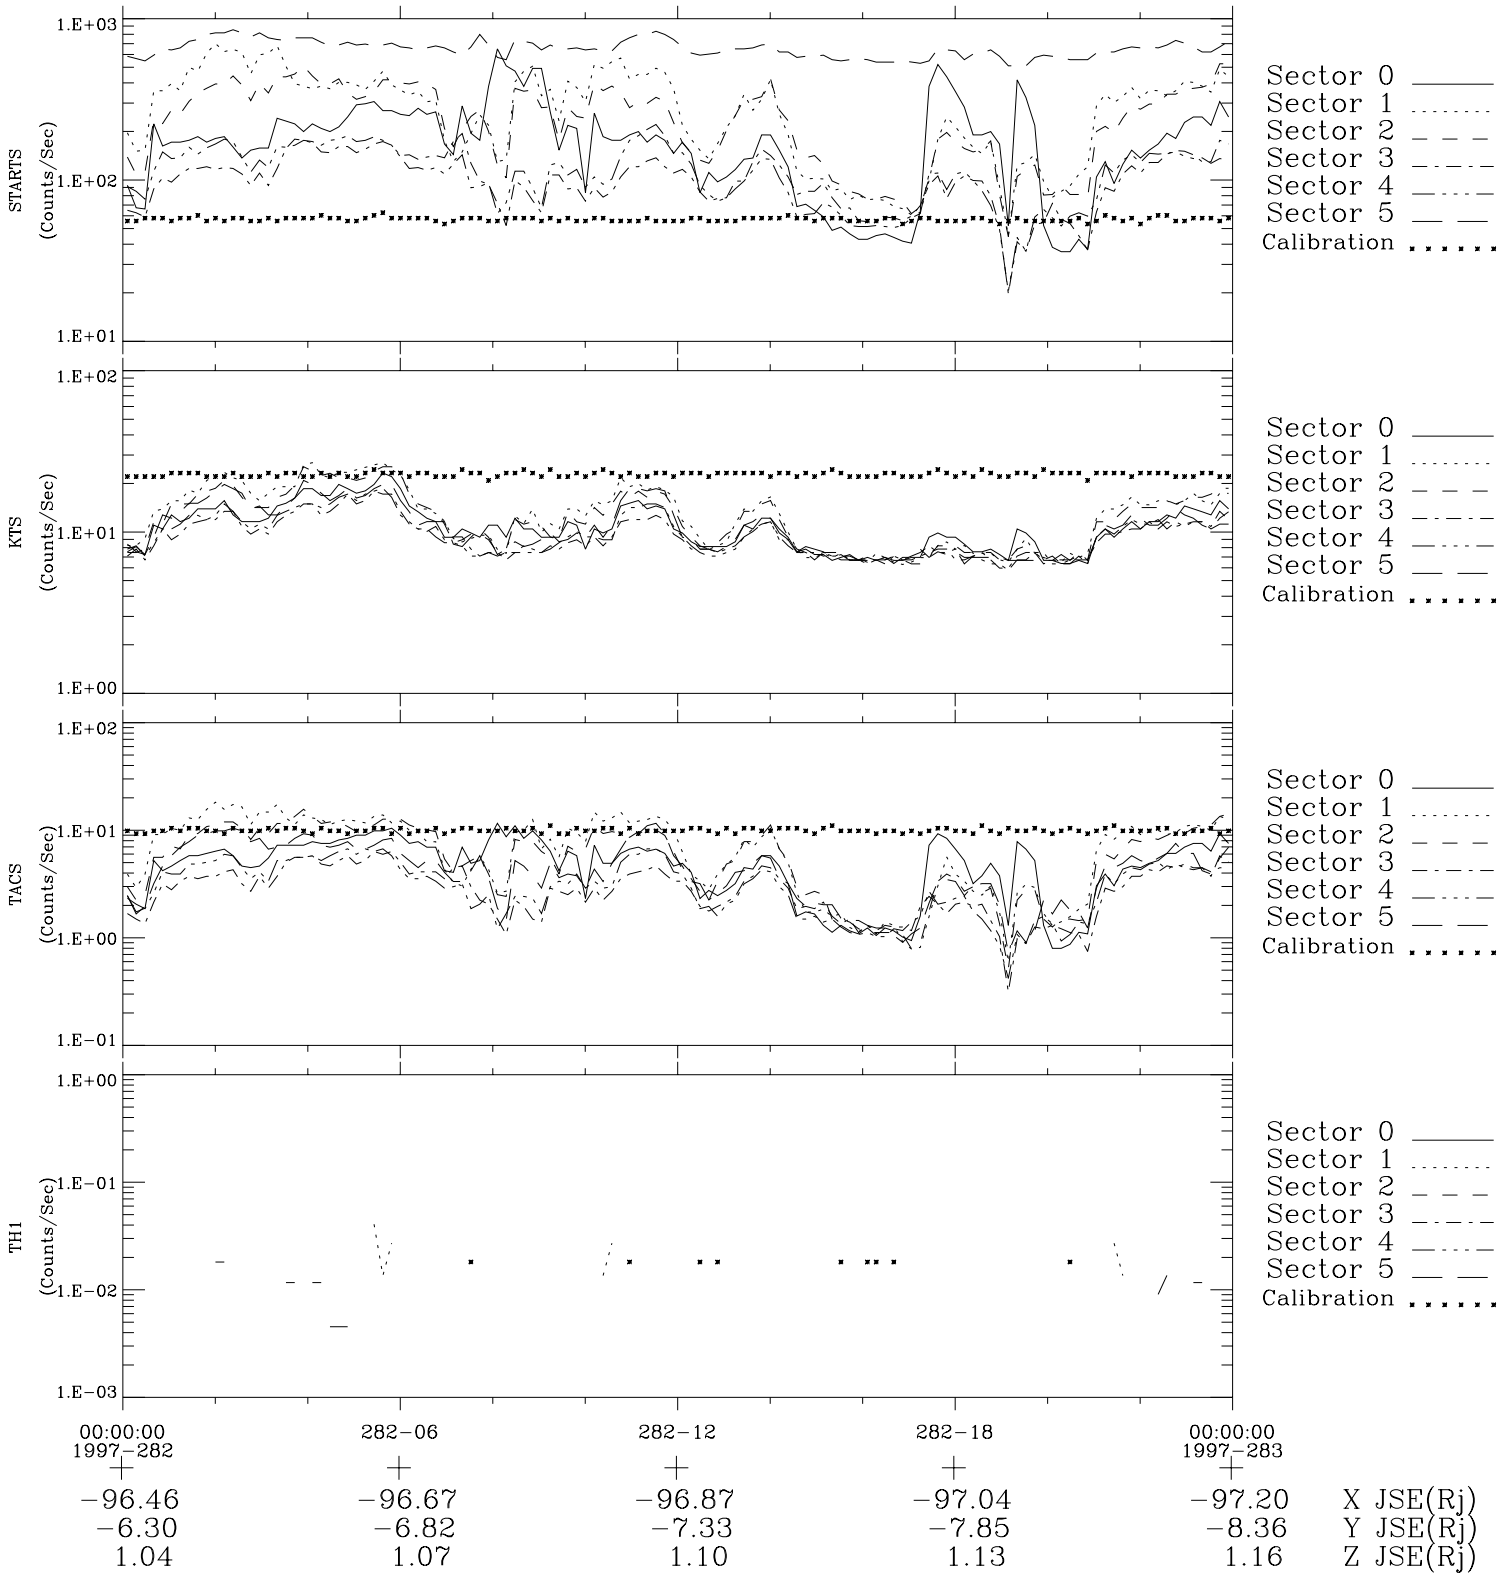

Galileo EPD Real-Time Six-Sector 97282

Software Version: RTLINE_R6 V 1.20
Data Production: 06-03-00
Plot Production: Sun Sep 16 04:23:29 2001

◇ = Jupiter look direction
□ = Corotation look direction