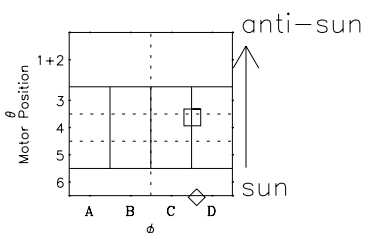

Galileo EPD Real-Time Six-Sector 97282

Software Version: RTLINE_R6 V 1.20
Data Production: 06-03-00
Plot Production: Sun Sep 16 04:23:29 2001

◇ = Jupiter look direction
□ = Corotation look direction