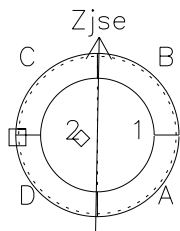

# Galileo EPD Real-Time Six-Sector 97282

Software Version: RTLINE\_R6 V 1.20  
Data Production: 06-03-00  
Plot Production: Sun Sep 16 04:23:28 2001

◇ = Jupiter look direction  
□ = Corotation look direction