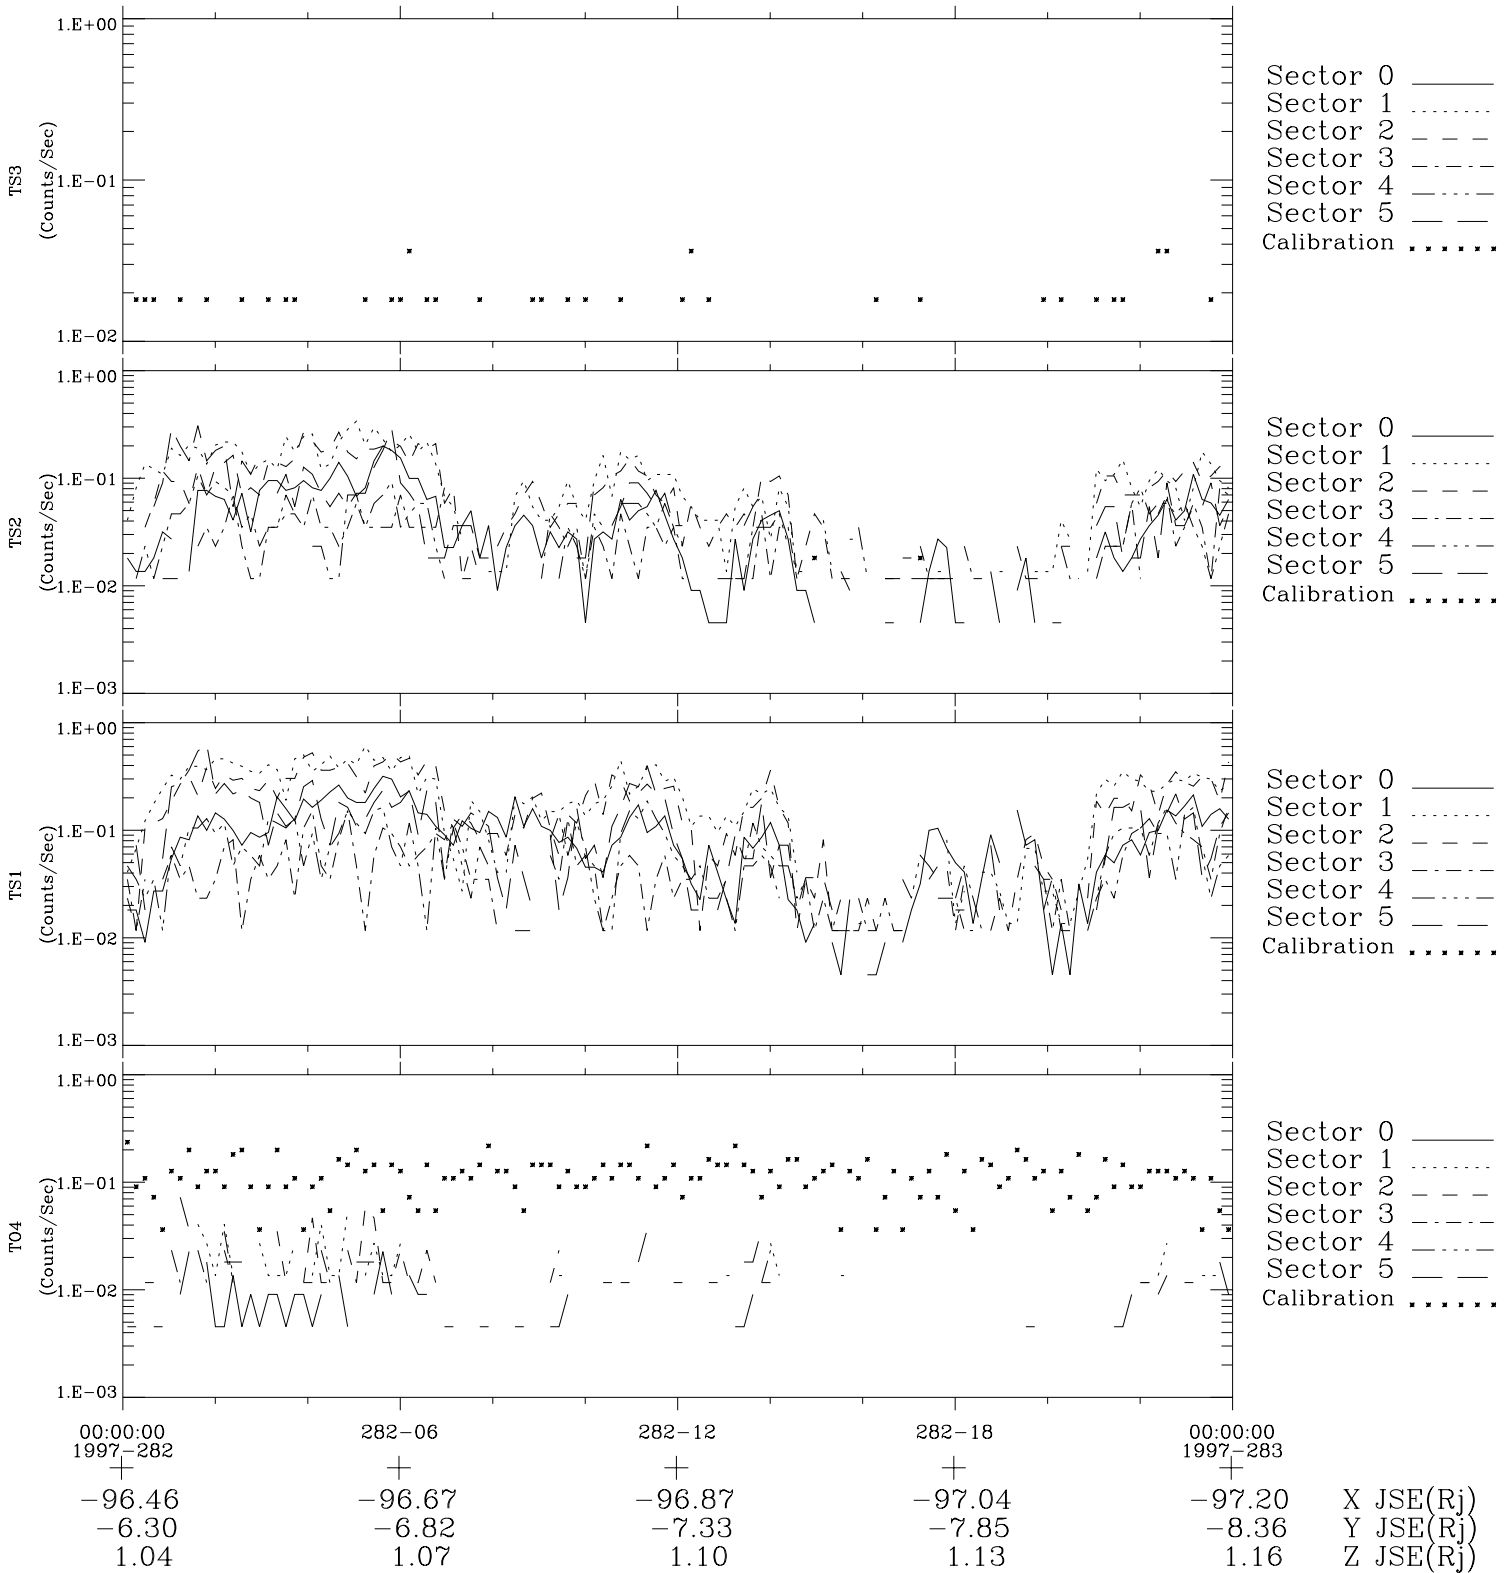

# Galileo EPD Real-Time Six-Sector 97282

Software Version: RTLINE\_R6 V 1.20  
Data Production: 06-03-00  
Plot Production: Sun Sep 16 04:23:28 2001

◇ = Jupiter look direction  
□ = Corotation look direction