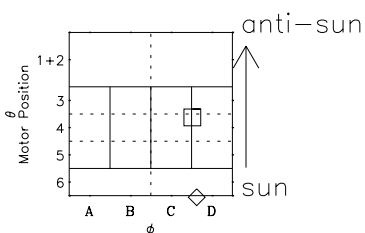

# Galileo EPD Real-Time Six-Sector 97282

Software Version: RTLINE\_R6 V 1.20  
Data Production: 06-03-00  
Plot Production: Sun Sep 16 04:23:28 2001

◇ = Jupiter look direction  
□ = Corotation look direction