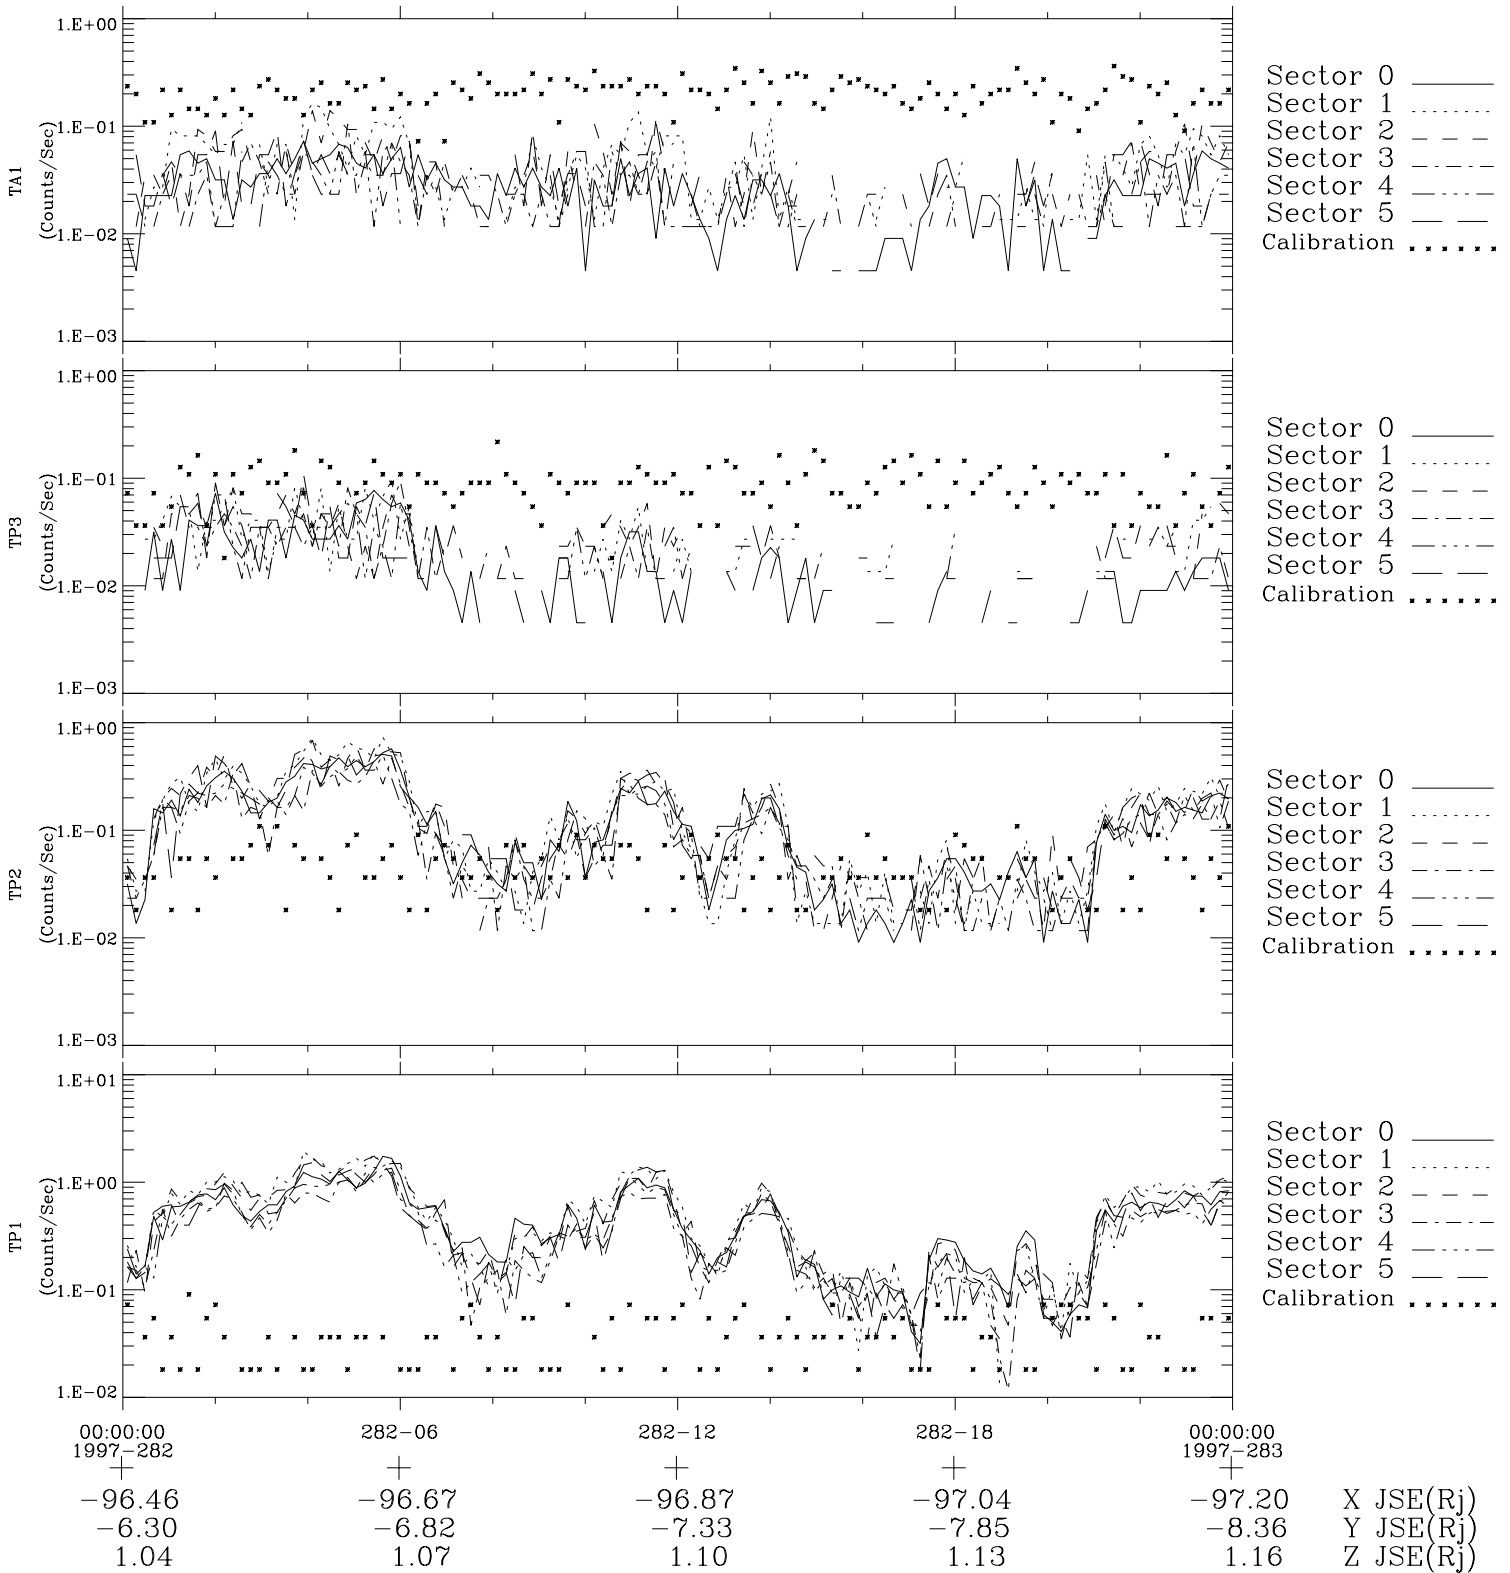

# Galileo EPD Real-Time Six-Sector 97282

Software Version: RTLINE\_R6 V 1.20  
Data Production: 06-03-00  
Plot Production: Sun Sep 16 04:23:27 2001

◇ = Jupiter look direction  
□ = Corotation look direction