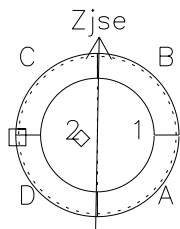

# Galileo EPD Real-Time Six-Sector 97282

Software Version: RTLINE\_R6 V 1.20  
Data Production: 06-03-00  
Plot Production: Sun Sep 16 04:23:27 2001

◇ = Jupiter look direction  
□ = Corotation look direction