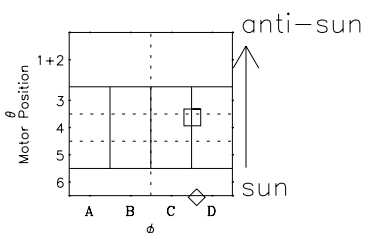

# Galileo EPD Real-Time Six-Sector 97282

Software Version: RTLINE\_R6 V 1.20  
Data Production: 06-03-00  
Plot Production: Sun Sep 16 04:23:27 2001

◇ = Jupiter look direction  
□ = Corotation look direction