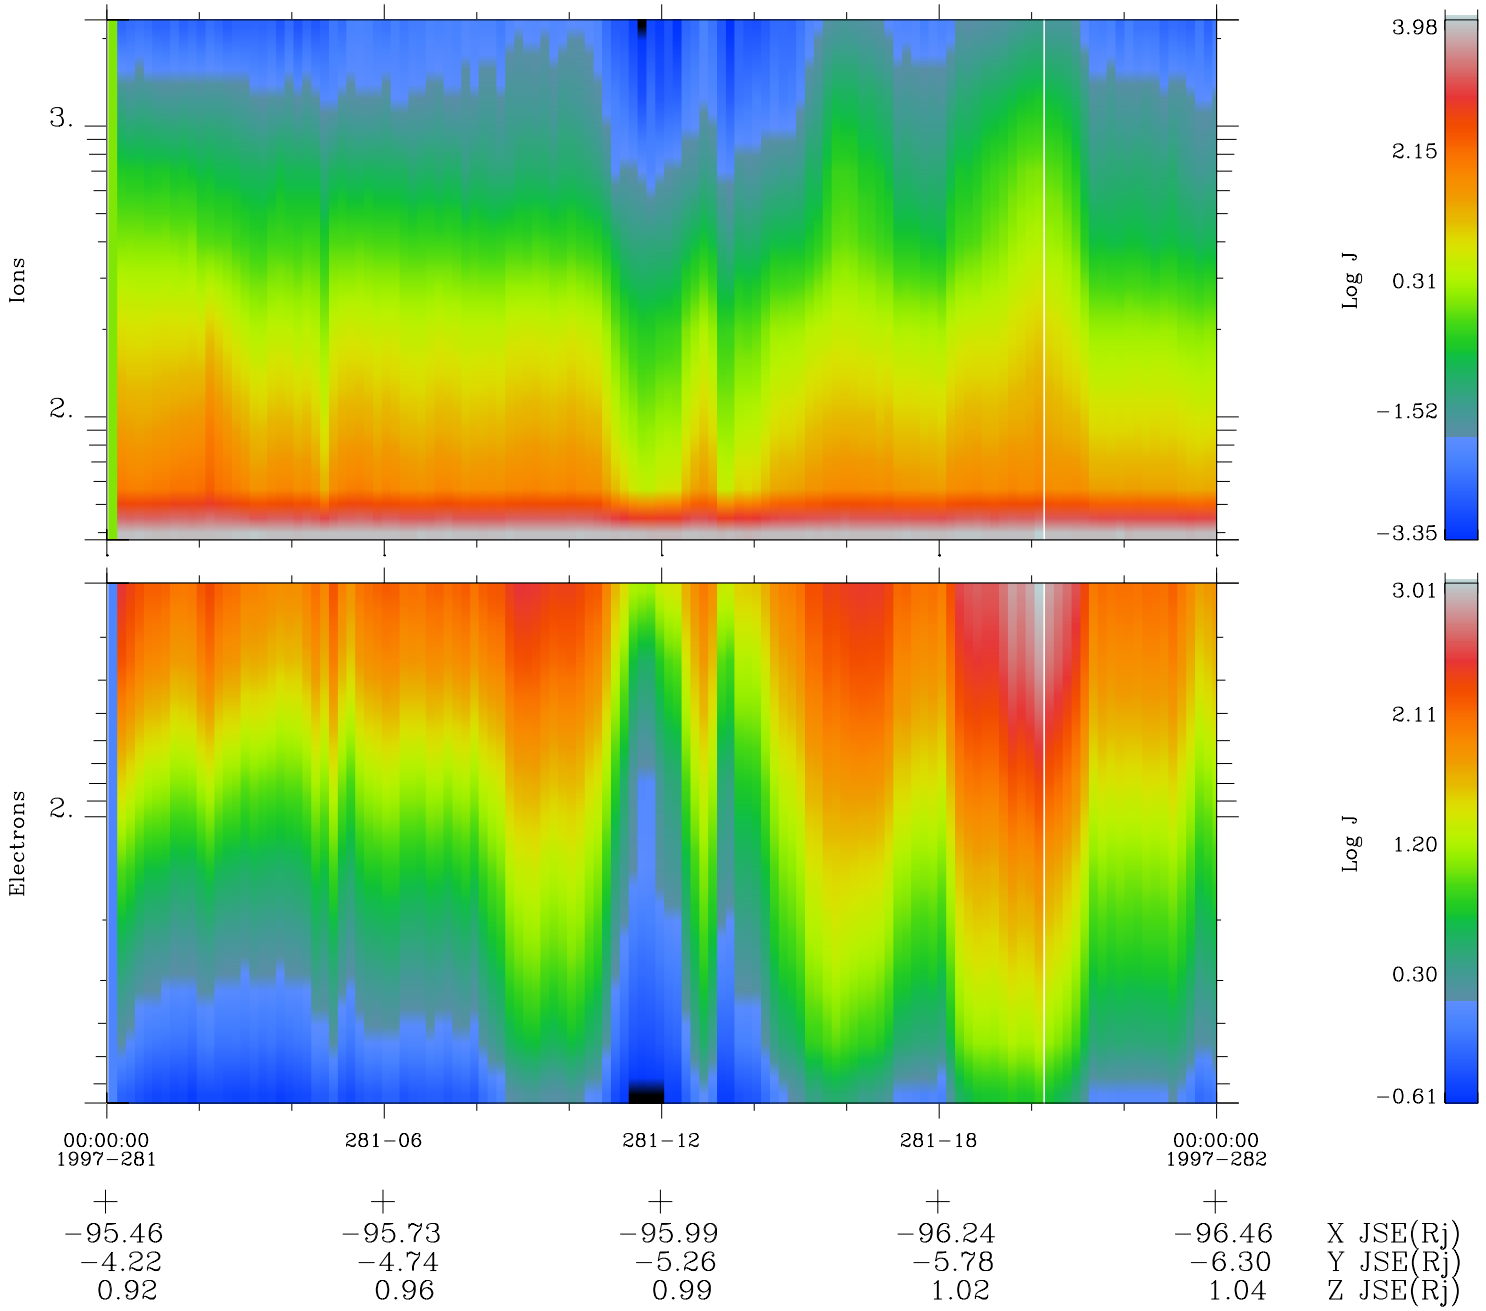

# Galileo EPD Real Time Omni Spectrum 97281

Software Version: RTSPEC\_OMNI V 1.20  
 Data Production: 06-03-00  
 Plot Production: Sun Sep 16 04:13:07 2001  
 Color File: wondr3  
 Geofactor File: 1.1

- ◇ = Jupiter look direction
- = Corotation look direction