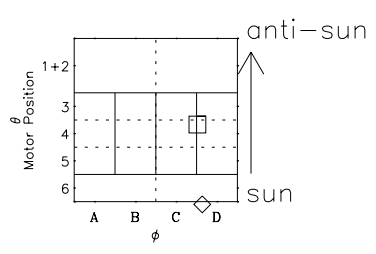

# Galileo EPD Real Time Omni Spectrum 97281

Software Version: RTSPEC\_OMNI V 1.20  
 Data Production: 06-03-00  
 Plot Production: Sun Sep 16 04:13:07 2001  
 Color File: wondr3  
 Geofactor File: 1.1

- ◇ = Jupiter look direction
- = Corotation look direction