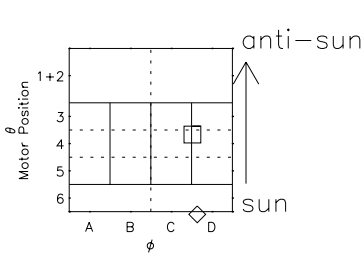

Galileo EPD Real Time R6 Electrons Spectra 97281

Software Version: RTSPEC_R6 V 1.20
 Data Production: 06-03-00
 Plot Production: Sun Sep 16 04:13:00 2001
 Color File: wondr3
 Geofactor File: 1.1

◇ = Jupiter look direction
 □ = Corotation look direction