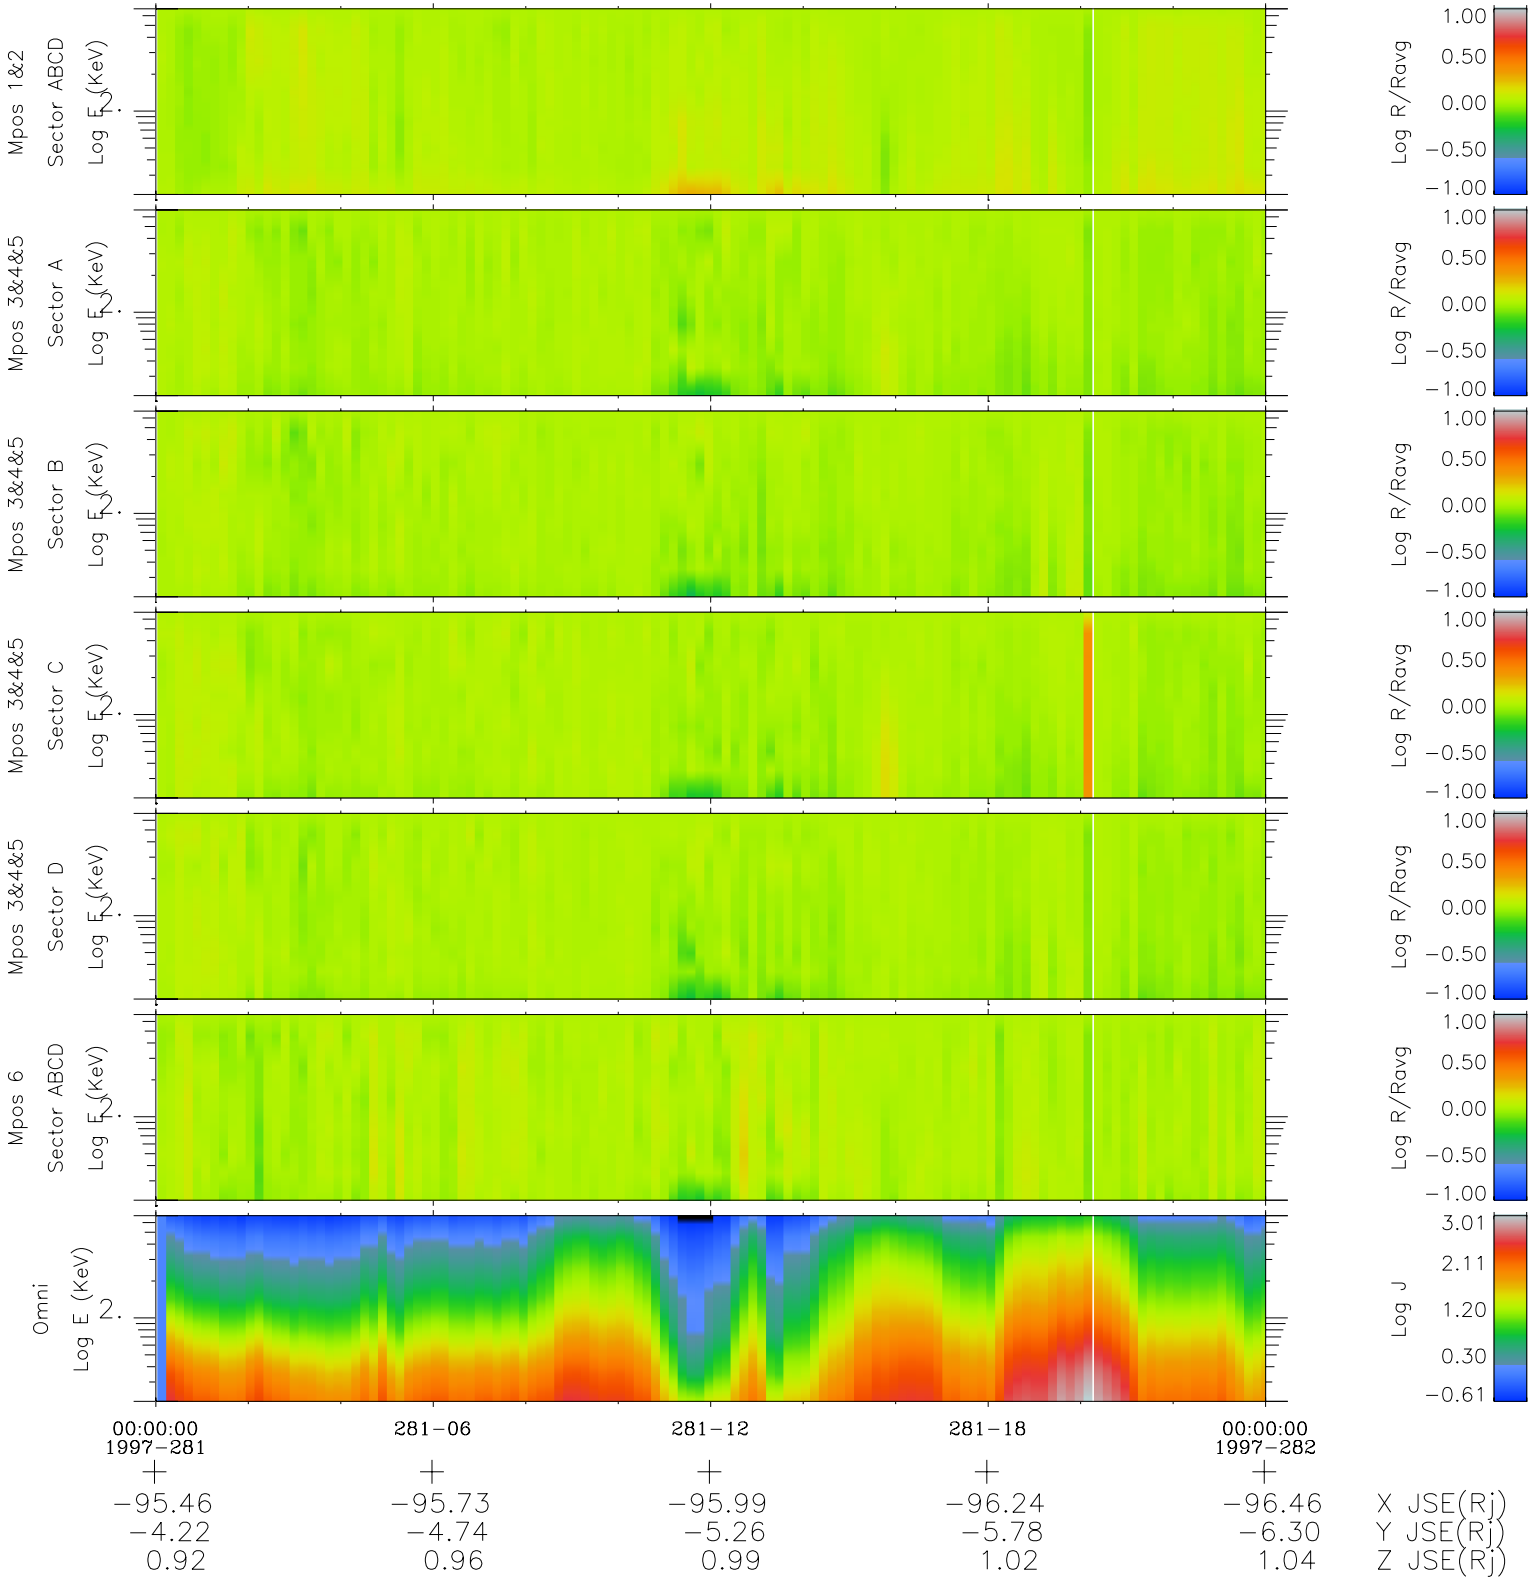

Galileo EPD Real Time R6 Electrons Spectra 97281

Software Version: RTSPEC_R6 V 1.20
 Data Production: 06-03-00
 Plot Production: Sun Sep 16 04:13:00 2001
 Color File: wondr3
 Geofactor File: 1.1

◇ = Jupiter look direction
 □ = Corotation look direction