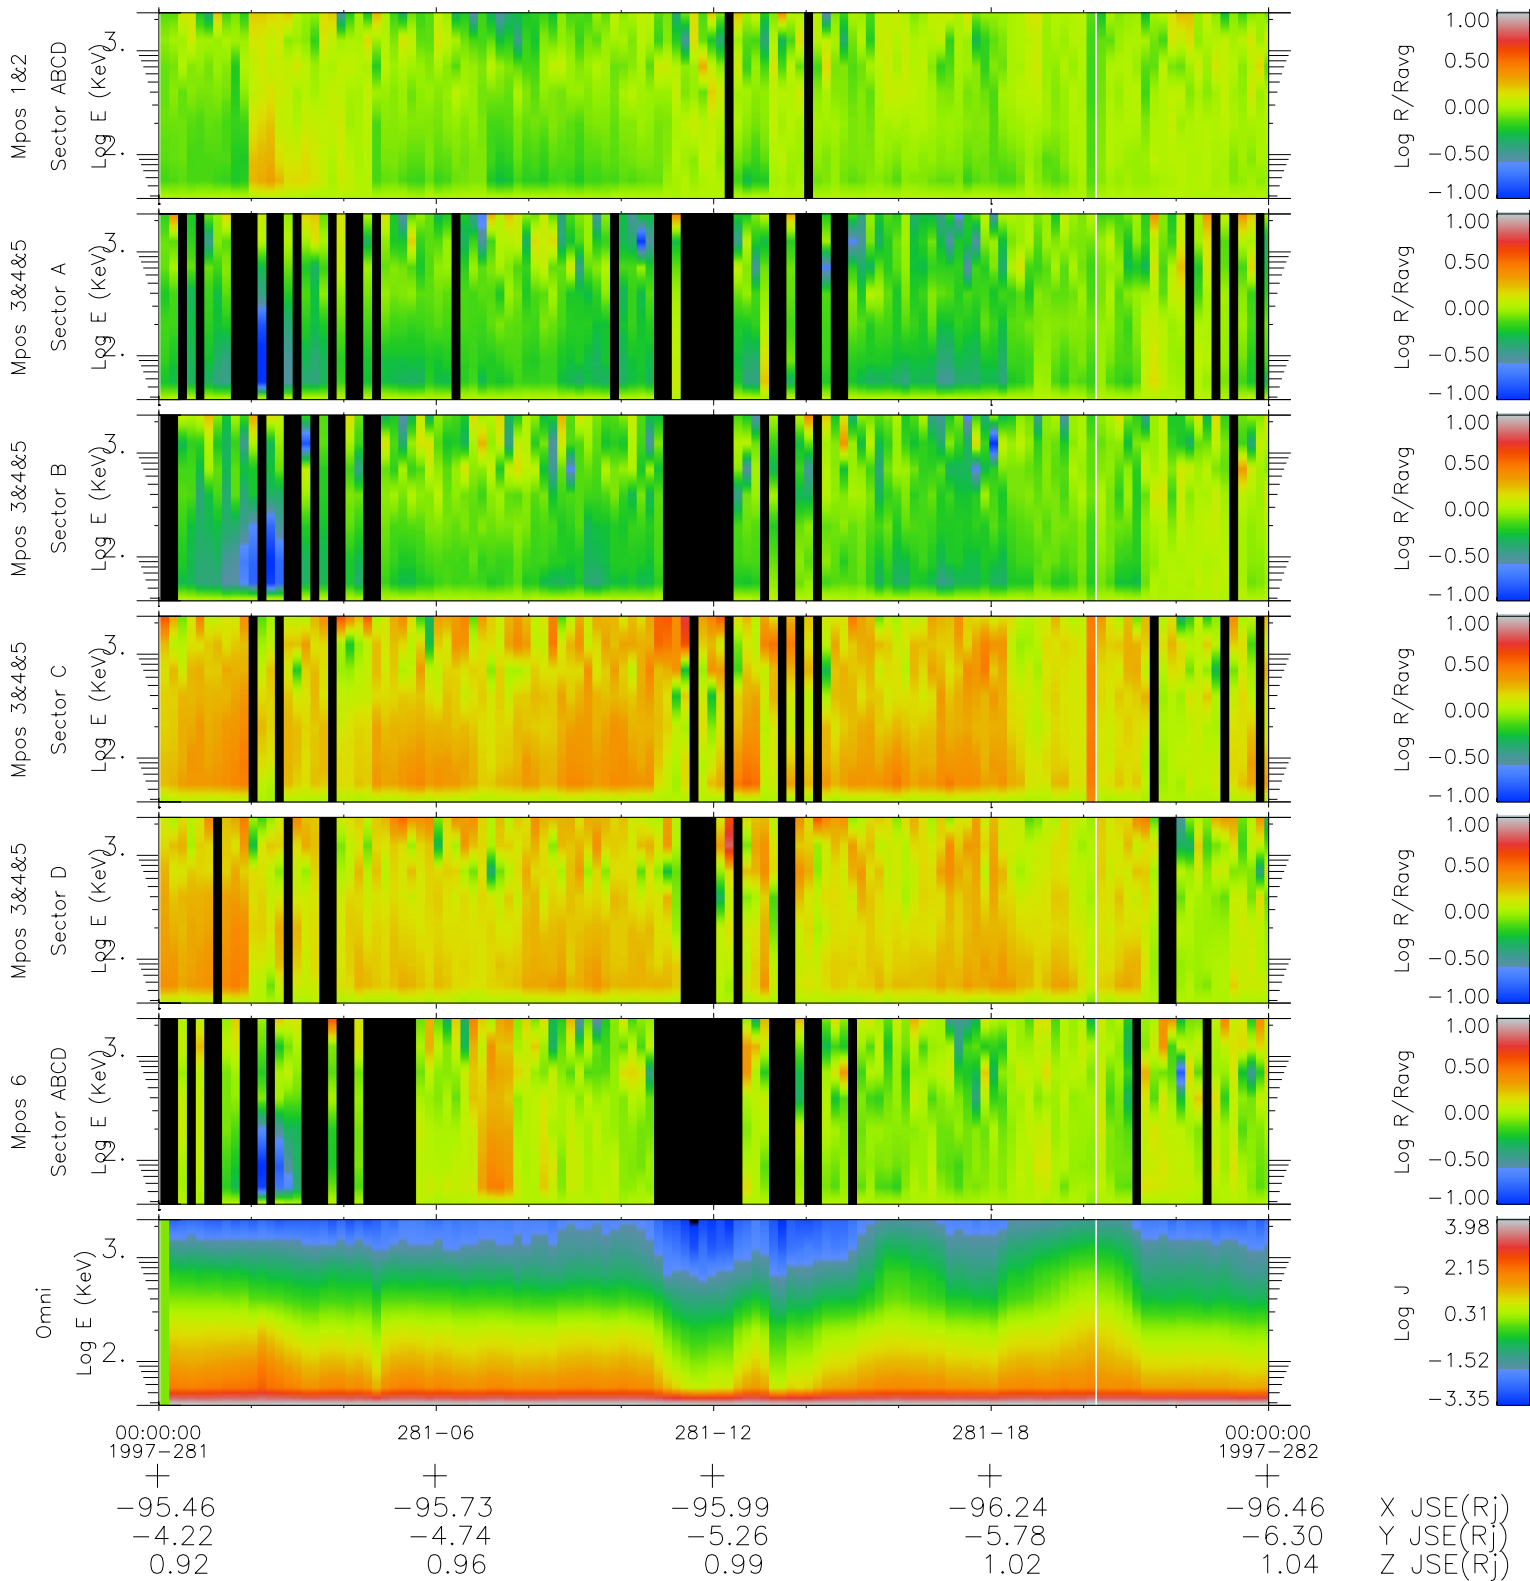

Galileo EPD Real Time R6 Ions Spectra 97281

Software Version: RTSPEC_R6 V 1.20
 Data Production: 06-03-00
 Plot Production: Sun Sep 16 04:12:53 2001
 Color File: wondr3
 Geofactor File: 1.1

- ◇ = Jupiter look direction
- = Corotation look direction