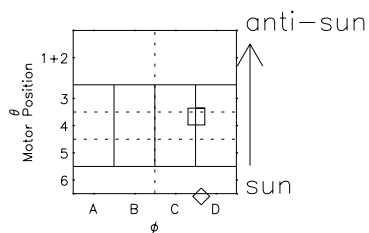

Galileo EPD Real Time R6 Ions Spectra 97281

Software Version: RTSPEC_R6 V 1.20
 Data Production: 06-03-00
 Plot Production: Sun Sep 16 04:12:53 2001
 Color File: wondr3
 Geofactor File: 1.1

- ◇ = Jupiter look direction
- = Corotation look direction