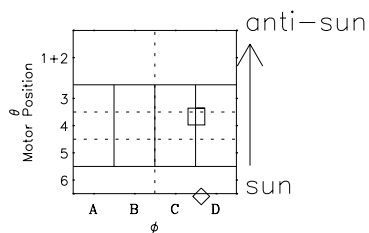

# Galileo EPD Real-Time Omni 97281

Software Version: RTLINE\_OMNI V 1.20  
Data Production: 06-03-00  
Plot Production: Sun Sep 16 04:15:10 2001

◇ = Jupiter look direction  
□ = Corotation look direction