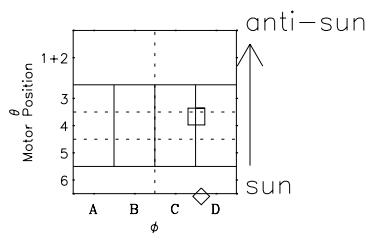

Galileo EPD Real-Time Omni 97281

Software Version: RTLINE_OMNI V 1.20
Data Production: 06-03-00
Plot Production: Sun Sep 16 04:15:09 2001

◇ = Jupiter look direction
□ = Corotation look direction