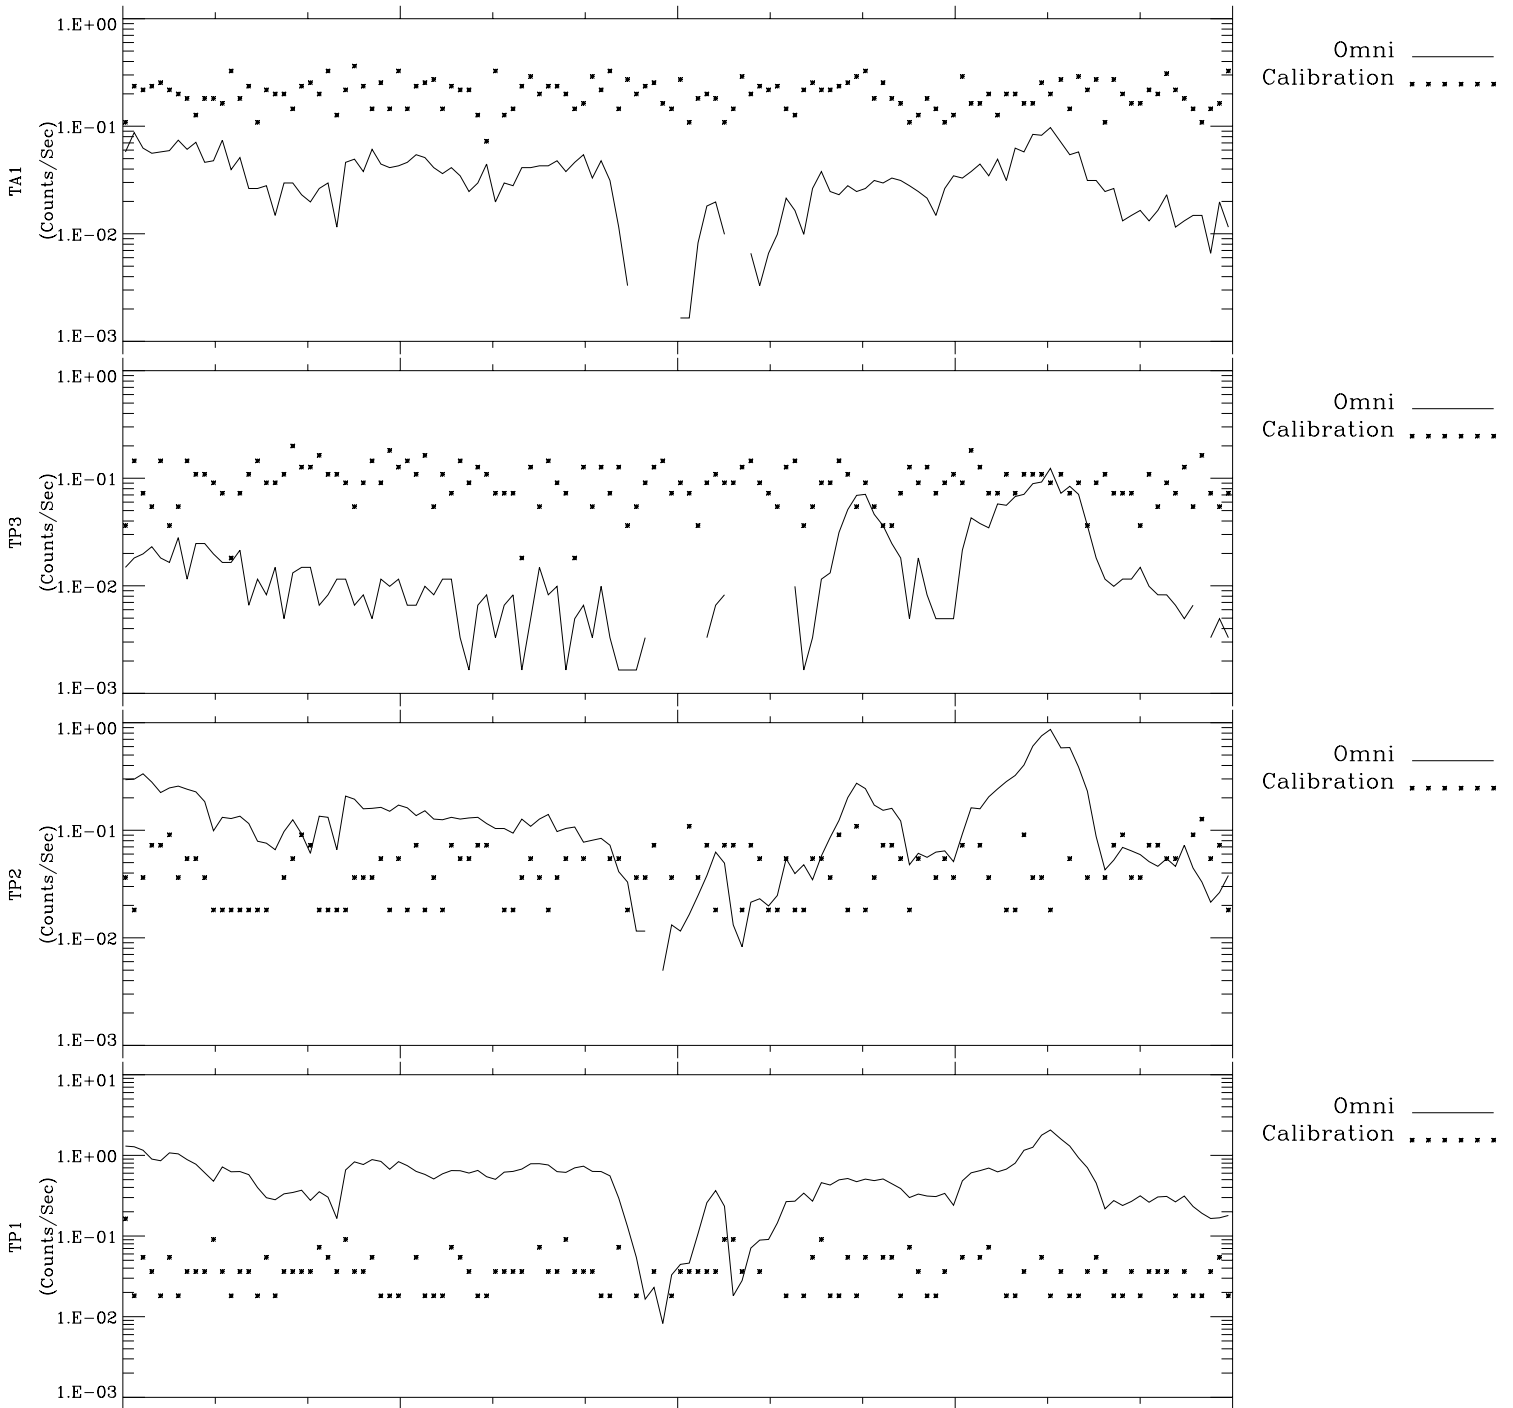

Galileo EPD Real-Time Omni 97281

Software Version: RTLINE_OMNI V 1.20
Data Production: 06-03-00
Plot Production: Sun Sep 16 04:15:09 2001

Omni ———
Calibration ·····

Omni ———
Calibration ·····

Omni ———
Calibration ·····

Omni ———
Calibration ·····

00:00:00 1997-281	281-06	281-12	281-18	00:00:00 1997-282	
+	+	+	+	+	
-95.46	-95.73	-95.99	-96.24	-96.46	X JSE(R _j)
-4.22	-4.74	-5.26	-5.78	-6.30	Y JSE(R _j)
0.92	0.96	0.99	1.02	1.04	Z JSE(R _j)

- ◇ = Jupiter look direction
- = Corotation look direction