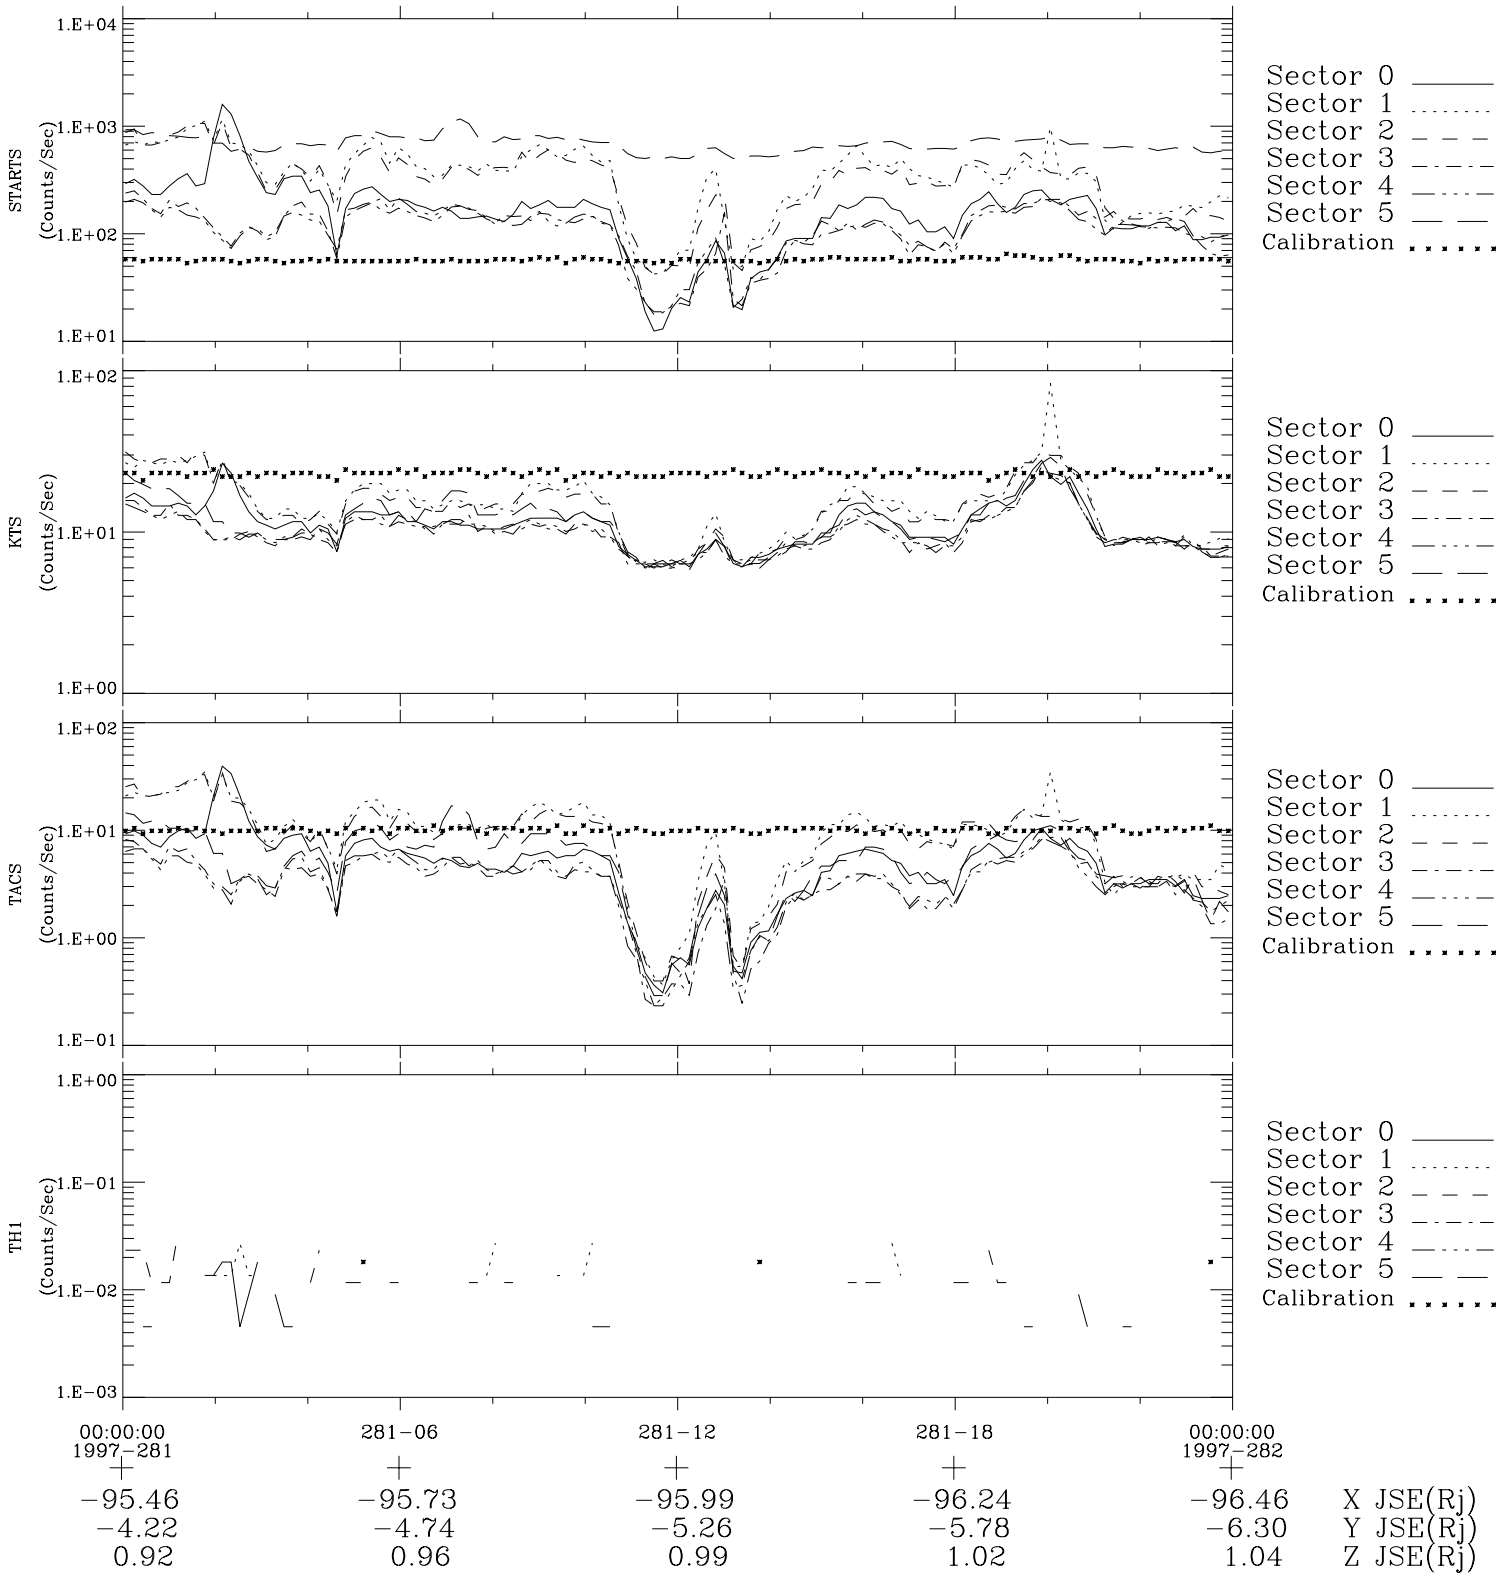

Galileo EPD Real-Time Six-Sector 97281

Software Version: RTLINE_R6 V 1.20
Data Production: 06-03-00
Plot Production: Sun Sep 16 04:15:18 2001

◇ = Jupiter look direction
□ = Corotation look direction