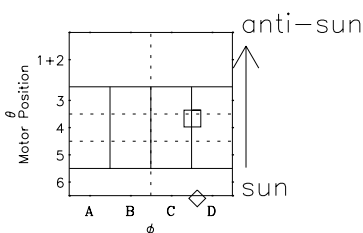

Galileo EPD Real-Time Six-Sector 97281

Software Version: RTLINE_R6 V 1.20
Data Production: 06-03-00
Plot Production: Sun Sep 16 04:15:18 2001

◇ = Jupiter look direction
□ = Corotation look direction