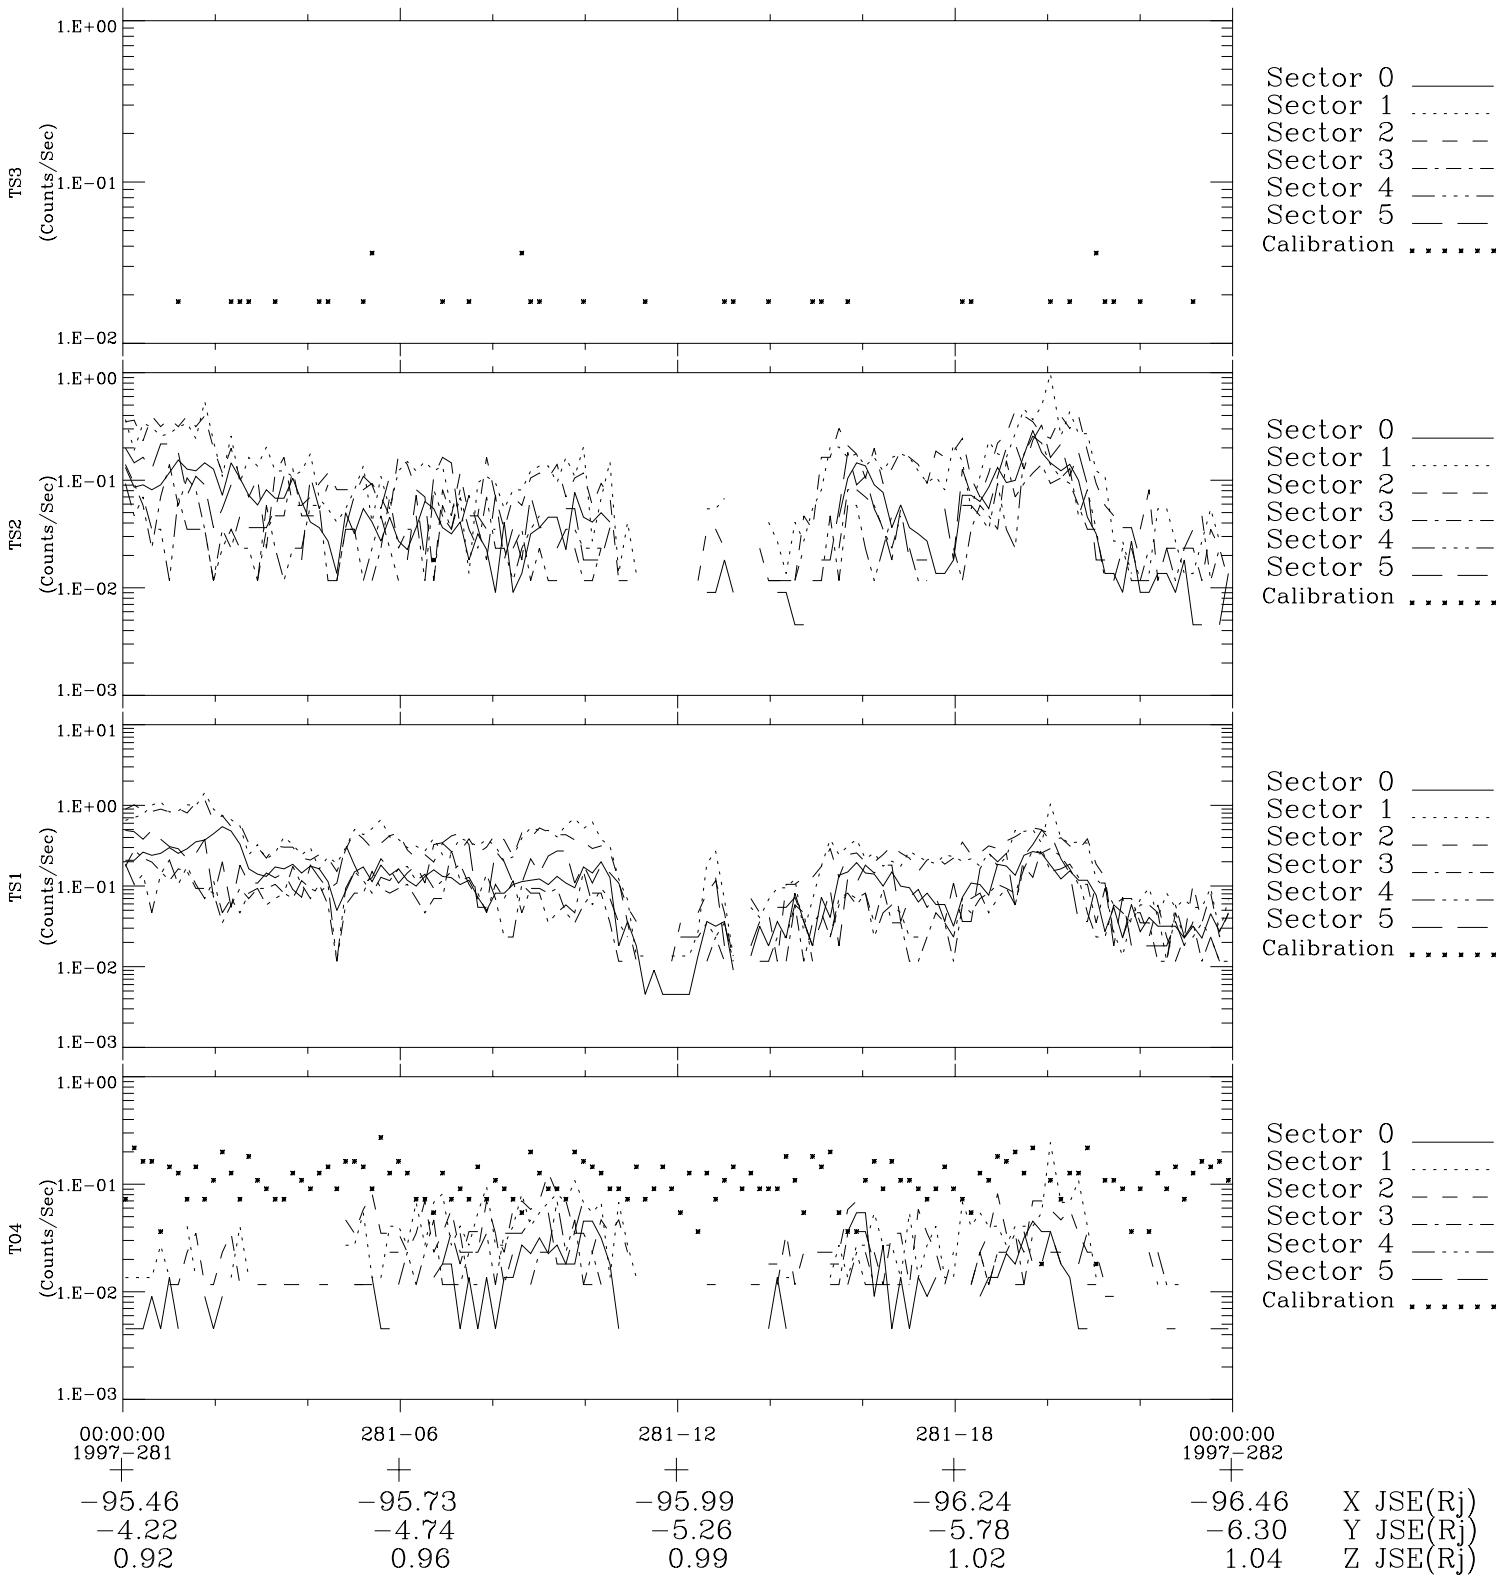

Galileo EPD Real-Time Six-Sector 97281

Software Version: RTLINE_R6 V 1.20
Data Production: 06-03-00
Plot Production: Sun Sep 16 04:15:18 2001

◇ = Jupiter look direction
□ = Corotation look direction