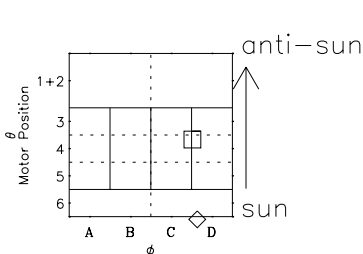

Galileo EPD Real-Time Six-Sector 97281

Software Version: RTLINE_R6 V 1.20
Data Production: 06-03-00
Plot Production: Sun Sep 16 04:15:18 2001

◇ = Jupiter look direction
□ = Corotation look direction