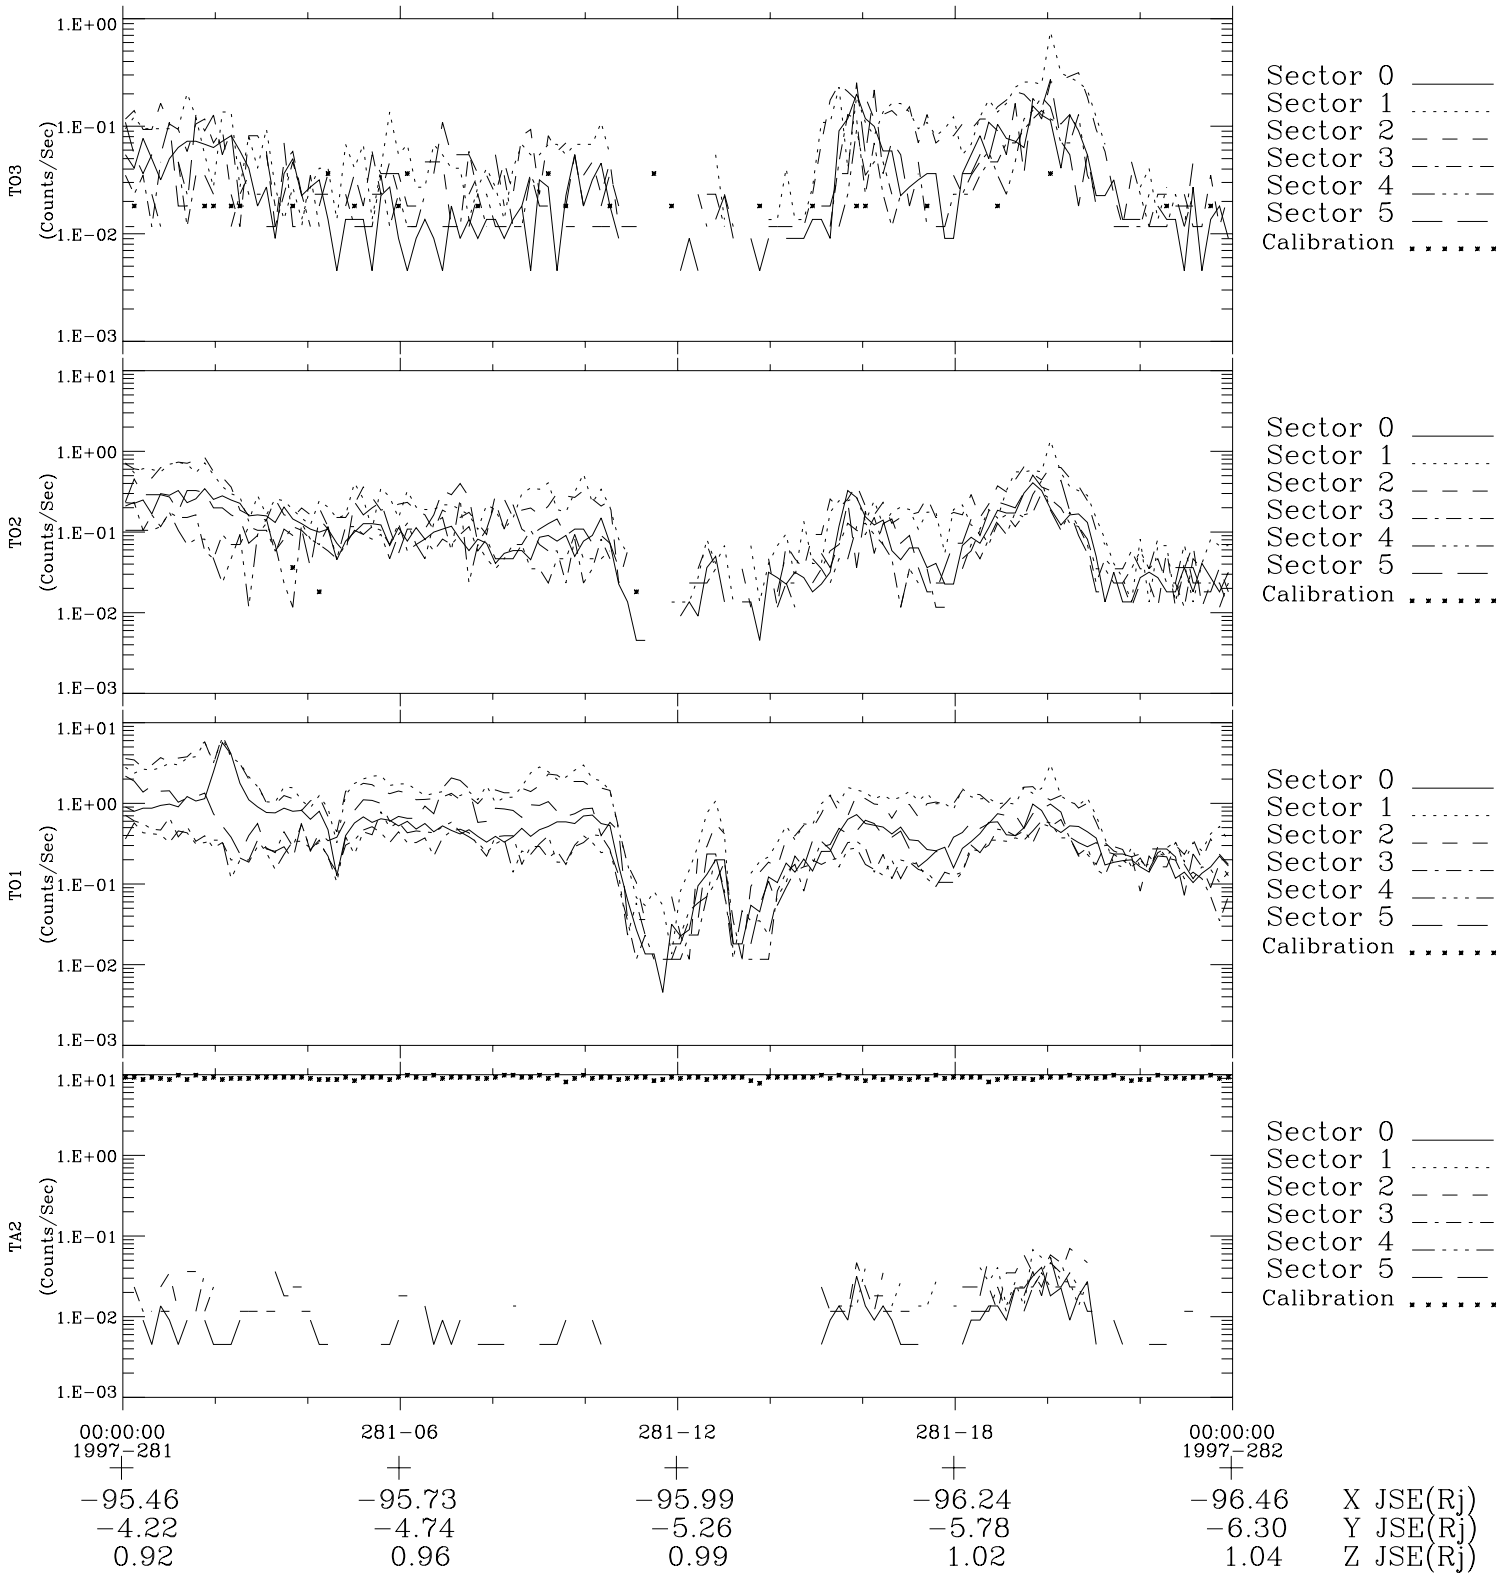

Galileo EPD Real-Time Six-Sector 97281

Software Version: RTLINE_R6 V 1.20
Data Production: 06-03-00
Plot Production: Sun Sep 16 04:15:17 2001

◇ = Jupiter look direction
□ = Corotation look direction