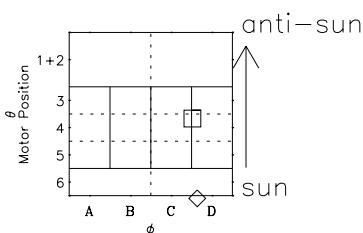

Galileo EPD Real-Time Six-Sector 97281

Software Version: RTLINE_R6 V 1.20
Data Production: 06-03-00
Plot Production: Sun Sep 16 04:15:17 2001

◇ = Jupiter look direction
□ = Corotation look direction