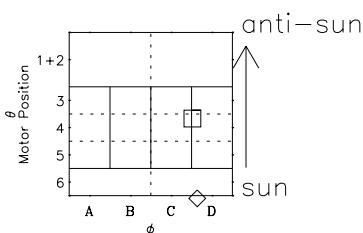

Galileo EPD Real-Time Six-Sector 97281

Software Version: RTLINE_R6 V 1.20
Data Production: 06-03-00
Plot Production: Sun Sep 16 04:15:16 2001

◇ = Jupiter look direction
□ = Corotation look direction