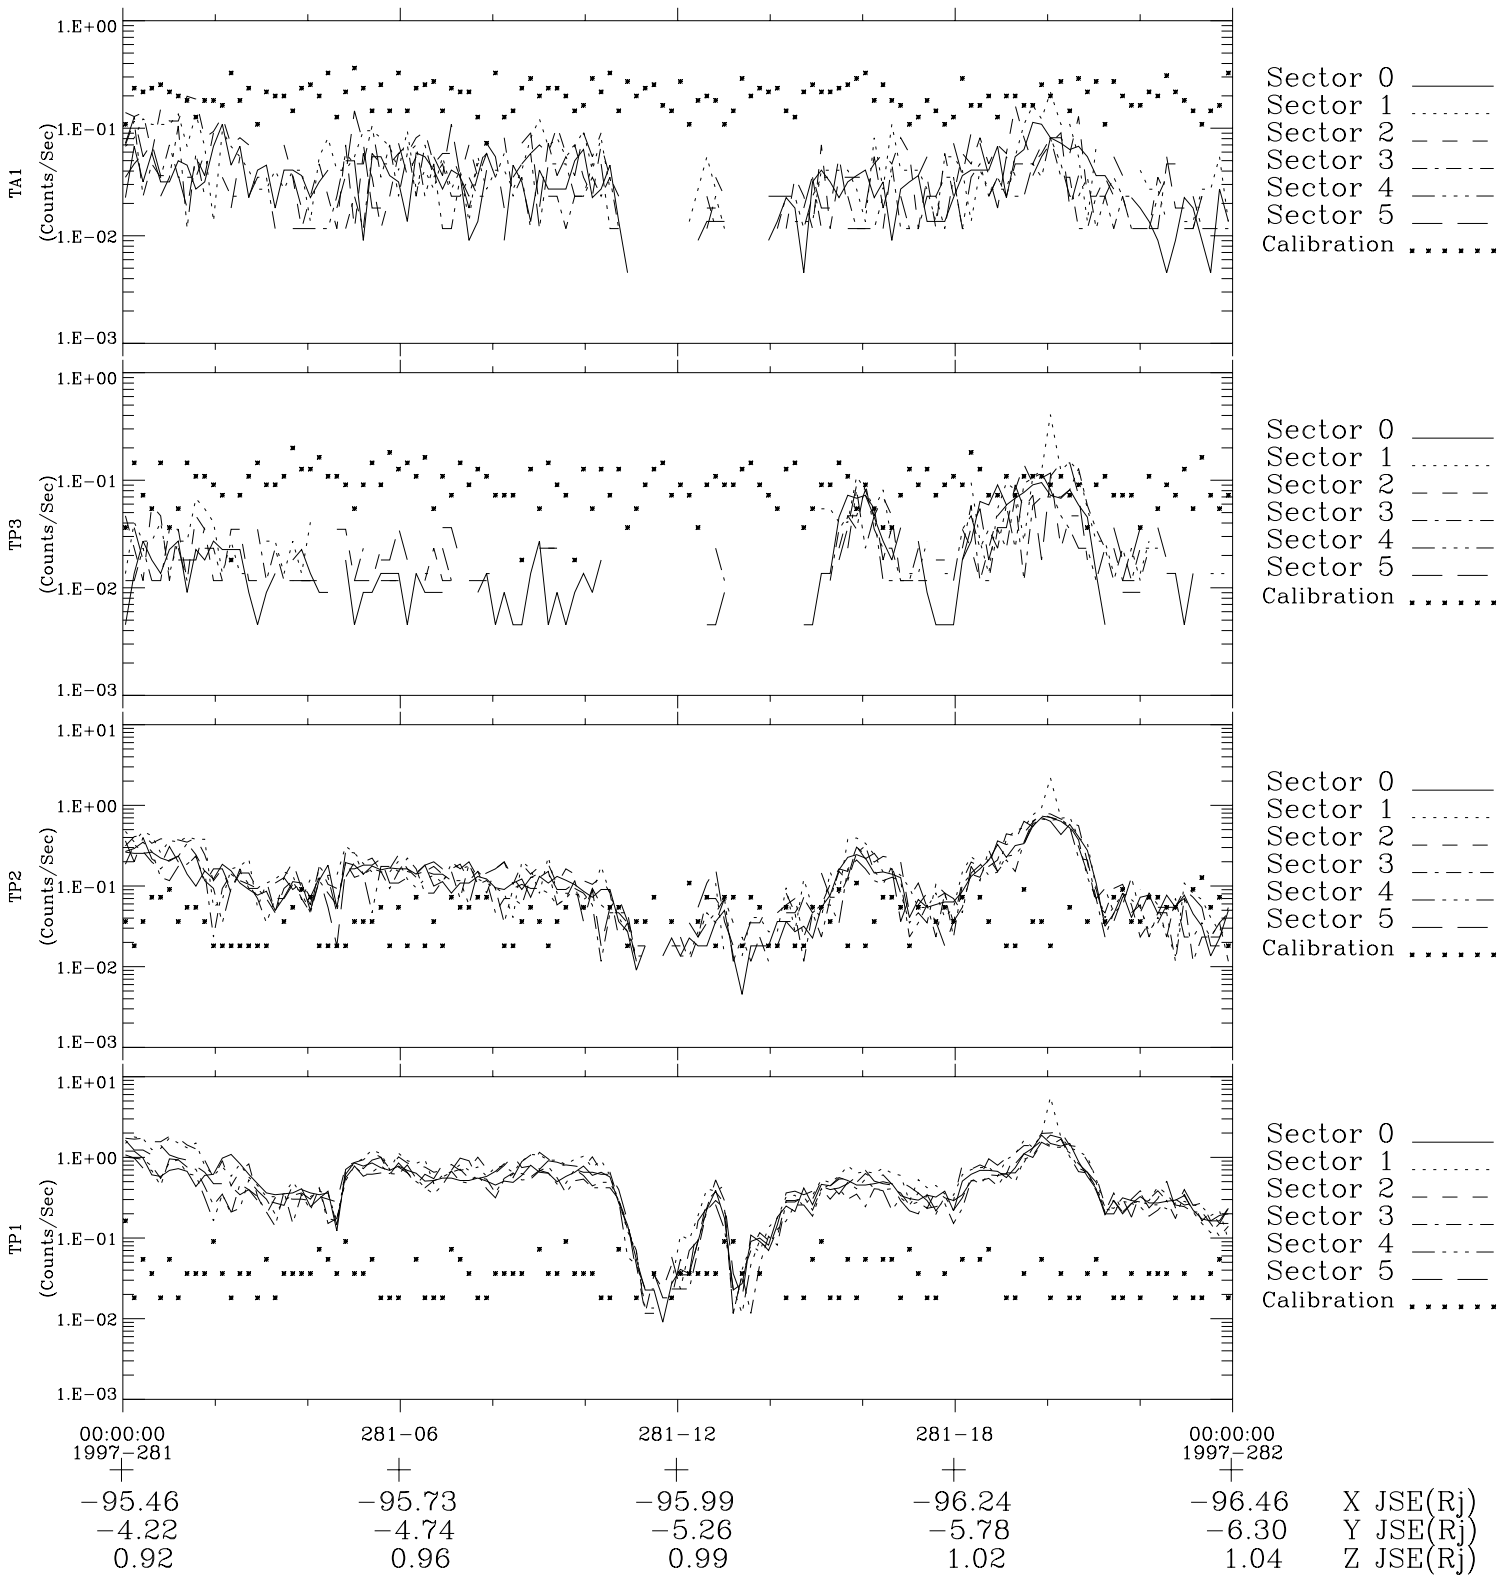

Galileo EPD Real-Time Six-Sector 97281

Software Version: RTLINE_R6 V 1.20
Data Production: 06-03-00
Plot Production: Sun Sep 16 04:15:16 2001

◇ = Jupiter look direction
□ = Corotation look direction