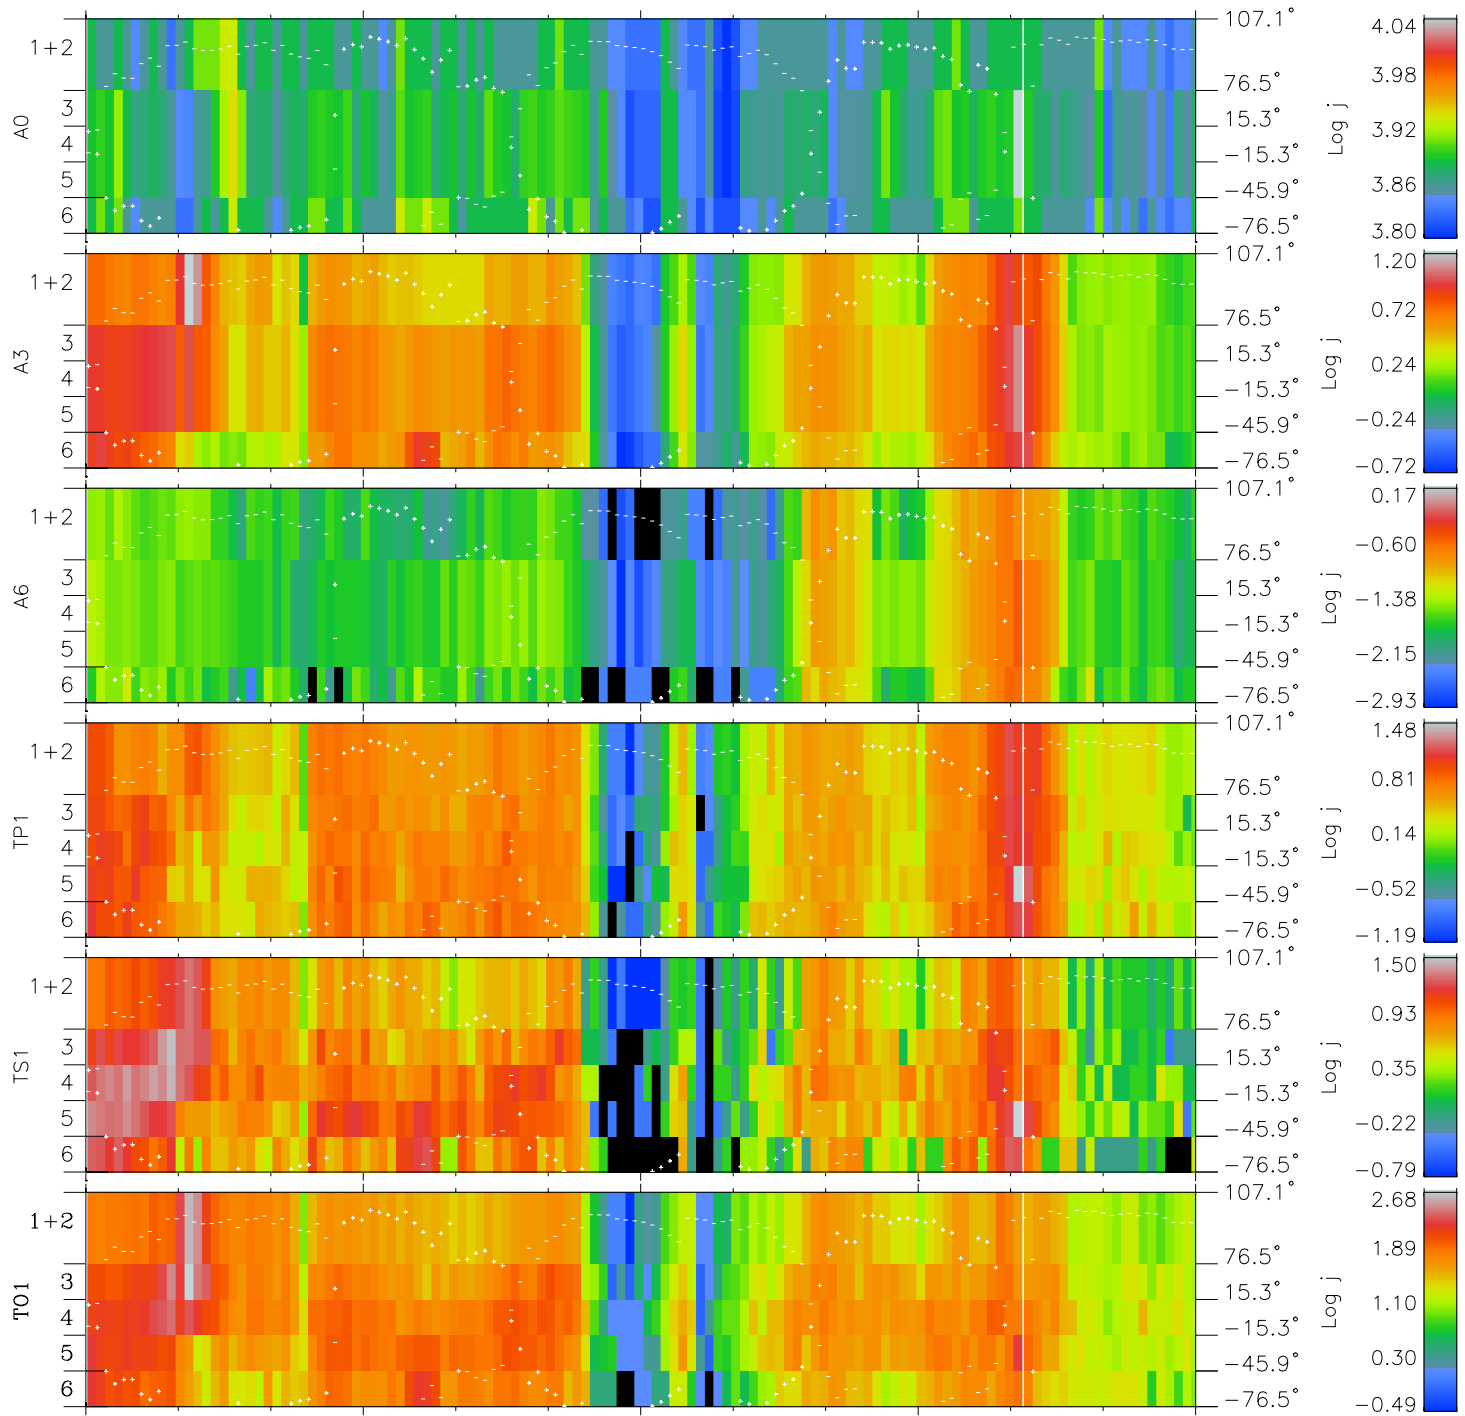

# Galileo EPD Real Elevation Anisotropies 97281

Software Version: RTELEV\_FLUX V 1.20  
Data Production: 06-03-00  
Plot Production: Sun Sep 16 04:14:10 2001  
Color File: wondr3  
Geofactor File: 1.1

00:00:00 1997-281	281-06	281-12	281-18	00:00:00 1997-282	
+	+	+	+	+	X JSE(R <sub>j</sub> )
-95.46	-95.73	-95.99	-96.24	-96.46	Y JSE(R <sub>j</sub> )
-4.22	-4.74	-5.26	-5.78	-6.30	Z JSE(R <sub>j</sub> )
0.92	0.96	0.99	1.02	1.04	

- ◇ = Jupiter look direction
- = Corotation look direction