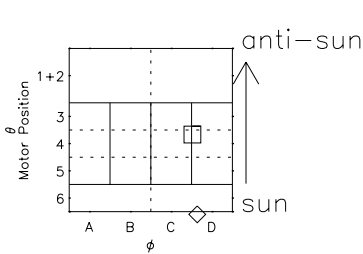

# Galileo EPD Real Elevation Anisotropies 97281

Software Version: RTELEV\_FLUX V 1.20  
Data Production: 06-03-00  
Plot Production: Sun Sep 16 04:14:10 2001  
Color File: wondr3  
Geofactor File: 1.1

00:00:00 1997-281	281-06	281-12	281-18	00:00:00 1997-282	
+	+	+	+	+	X JSE(R <sub>j</sub> )
-95.46	-95.73	-95.99	-96.24	-96.46	Y JSE(R <sub>j</sub> )
-4.22	-4.74	-5.26	-5.78	-6.30	Z JSE(R <sub>j</sub> )
0.92	0.96	0.99	1.02	1.04	

- ◇ = Jupiter look direction
- = Corotation look direction