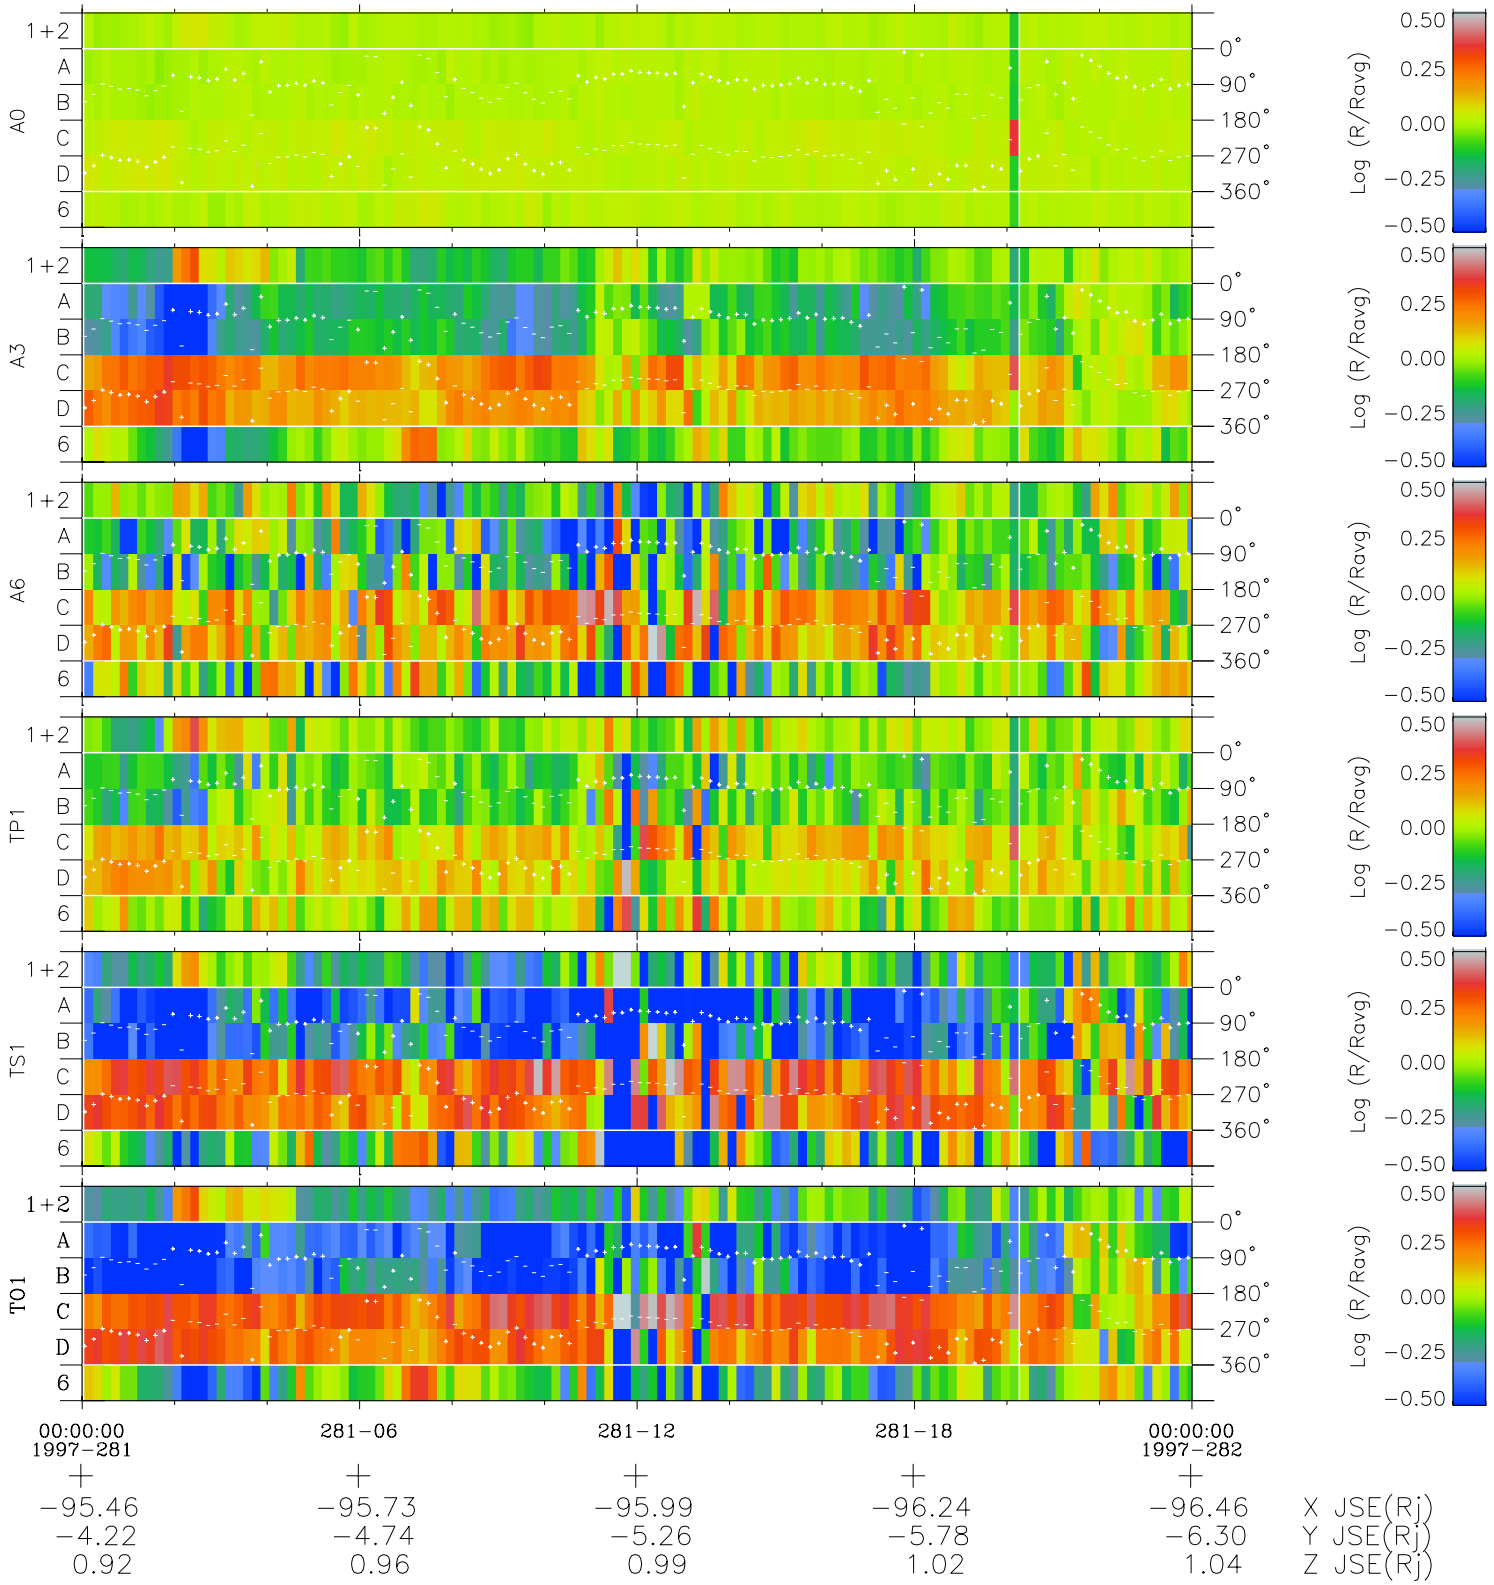

Galileo EPD Real Time Azimuth Anisotropies 97281

Software Version: RTAZIM_MEAN V 1.20
 Data Production: 06-03-00
 Plot Production: Sun Sep 16 04:14:35 2001
 Color File: wondr3
 Geofactor File: 1.1

◇ = Jupiter look direction
 □ = Corotation look direction