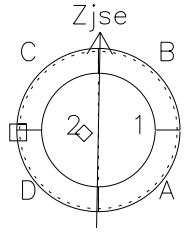

Galileo EPD Real Time Azimuth Anisotropies 97281

Software Version: RTAZIM_MEAN V 1.20
 Data Production: 06-03-00
 Plot Production: Sun Sep 16 04:14:35 2001
 Color File: wondr3
 Geofactor File: 1.1

◇ = Jupiter look direction
 □ = Corotation look direction