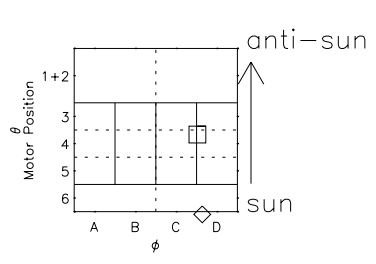

Galileo EPD Real Time Azimuth Anisotropies 97281

Software Version: RTAZIM_MEAN V 1.20
 Data Production: 06-03-00
 Plot Production: Sun Sep 16 04:14:35 2001
 Color File: wondr3
 Geofactor File: 1.1

◇ = Jupiter look direction
 □ = Corotation look direction