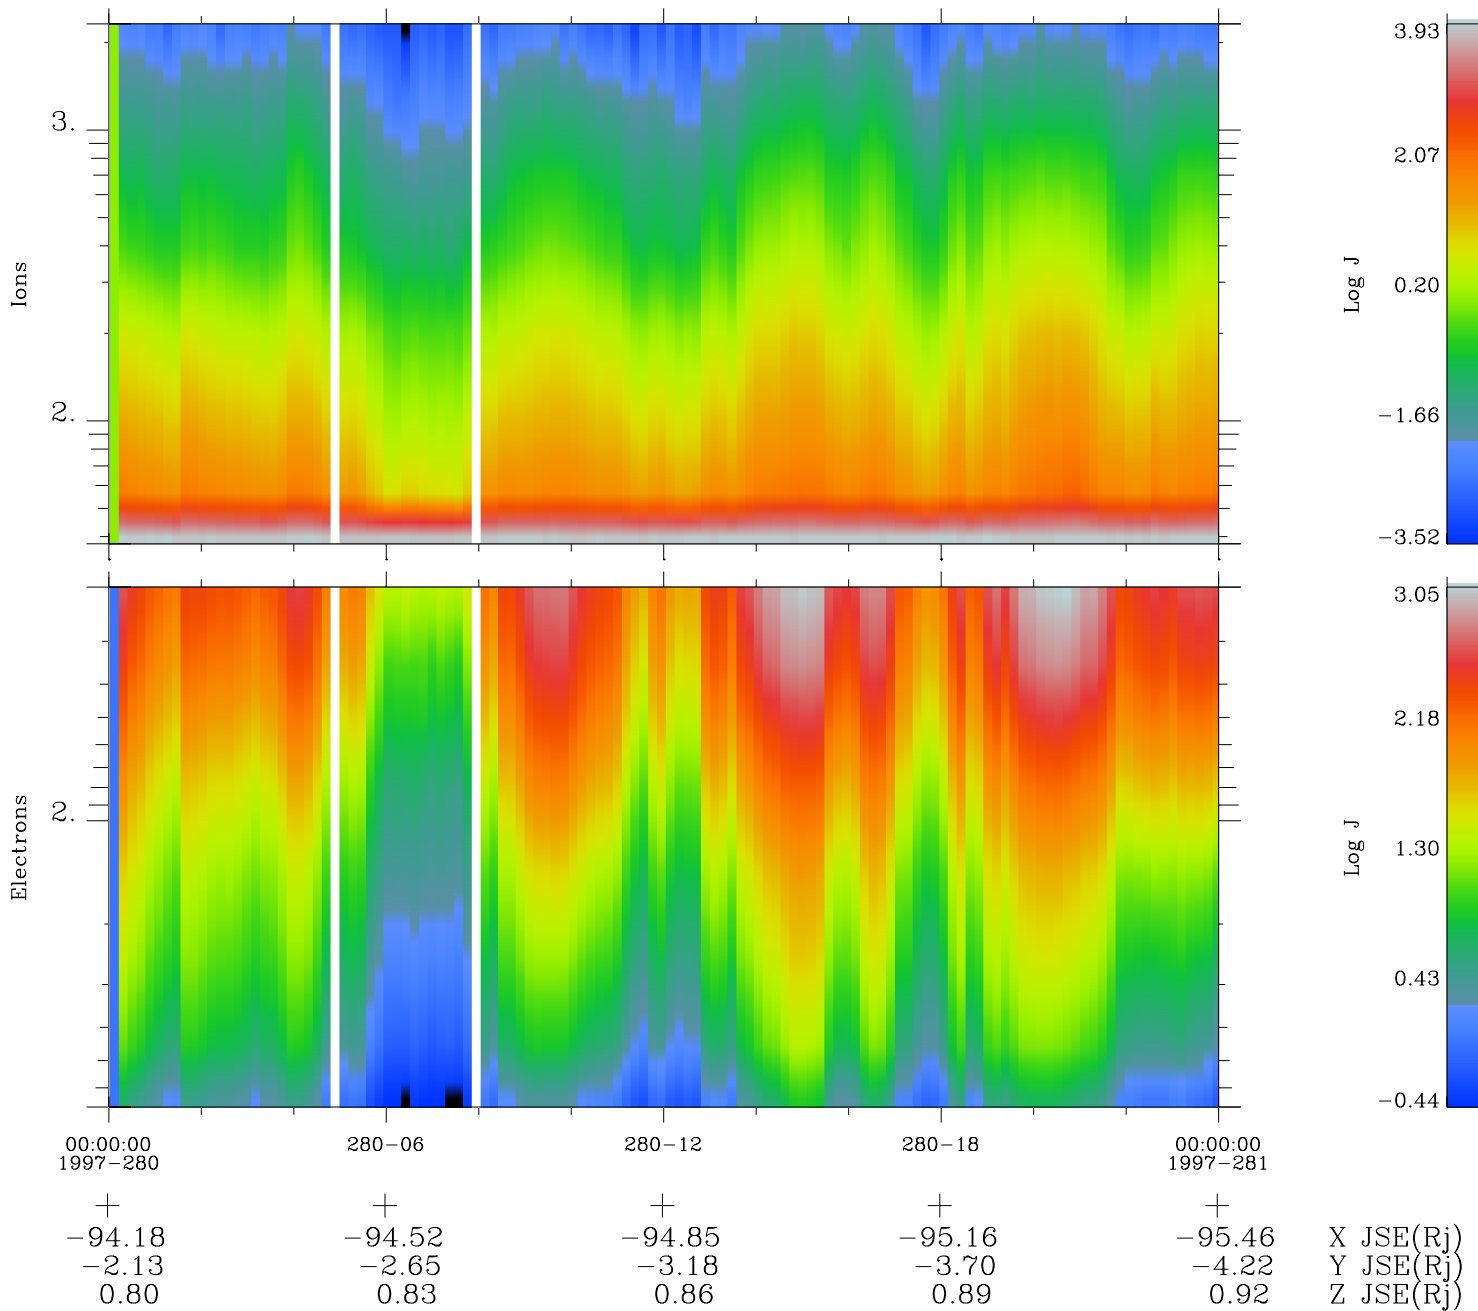

Galileo EPD Real Time Omni Spectrum 97280

Software Version: RTSPEC_OMNI V 1.20
 Data Production: 06-03-00
 Plot Production: Sun Sep 16 04:04:57 2001
 Color File: wondr3
 Geofactor File: 1.1

- ◇ = Jupiter look direction
- = Corotation look direction