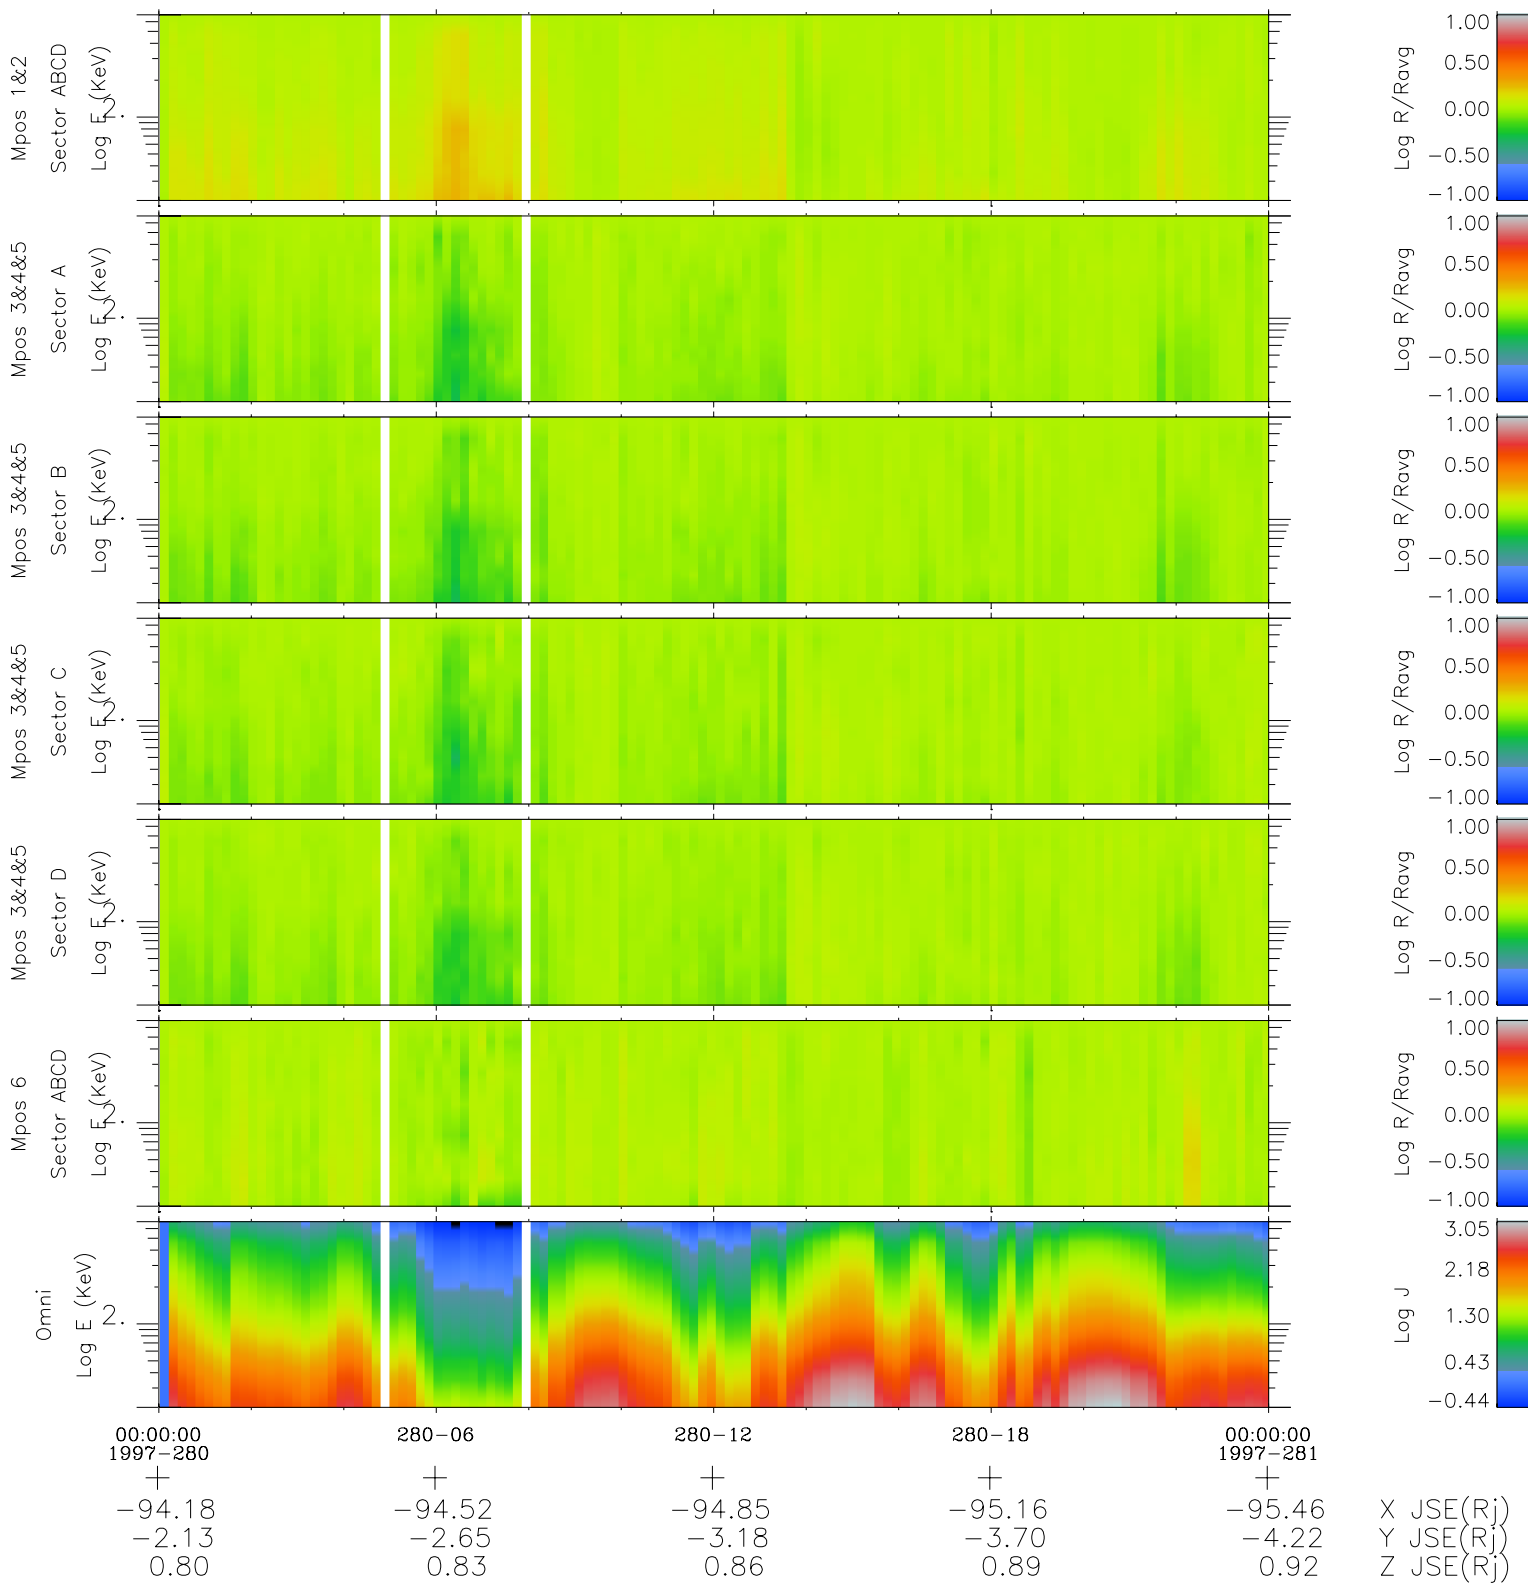

Galileo EPD Real Time R6 Electrons Spectra 97280

Software Version: RTSPEC_R6 V 1.20
 Data Production: 06-03-00
 Plot Production: Sun Sep 16 04:04:51 2001
 Color File: wondr3
 Geofactor File: 1.1

- ◇ = Jupiter look direction
- = Corotation look direction