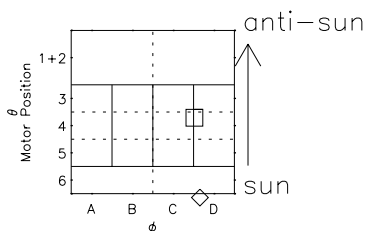

Galileo EPD Real Time R6 Electrons Spectra 97280

Software Version: RTSPEC_R6 V 1.20
 Data Production: 06-03-00
 Plot Production: Sun Sep 16 04:04:51 2001
 Color File: wondr3
 Geofactor File: 1.1

- ◇ = Jupiter look direction
- = Corotation look direction