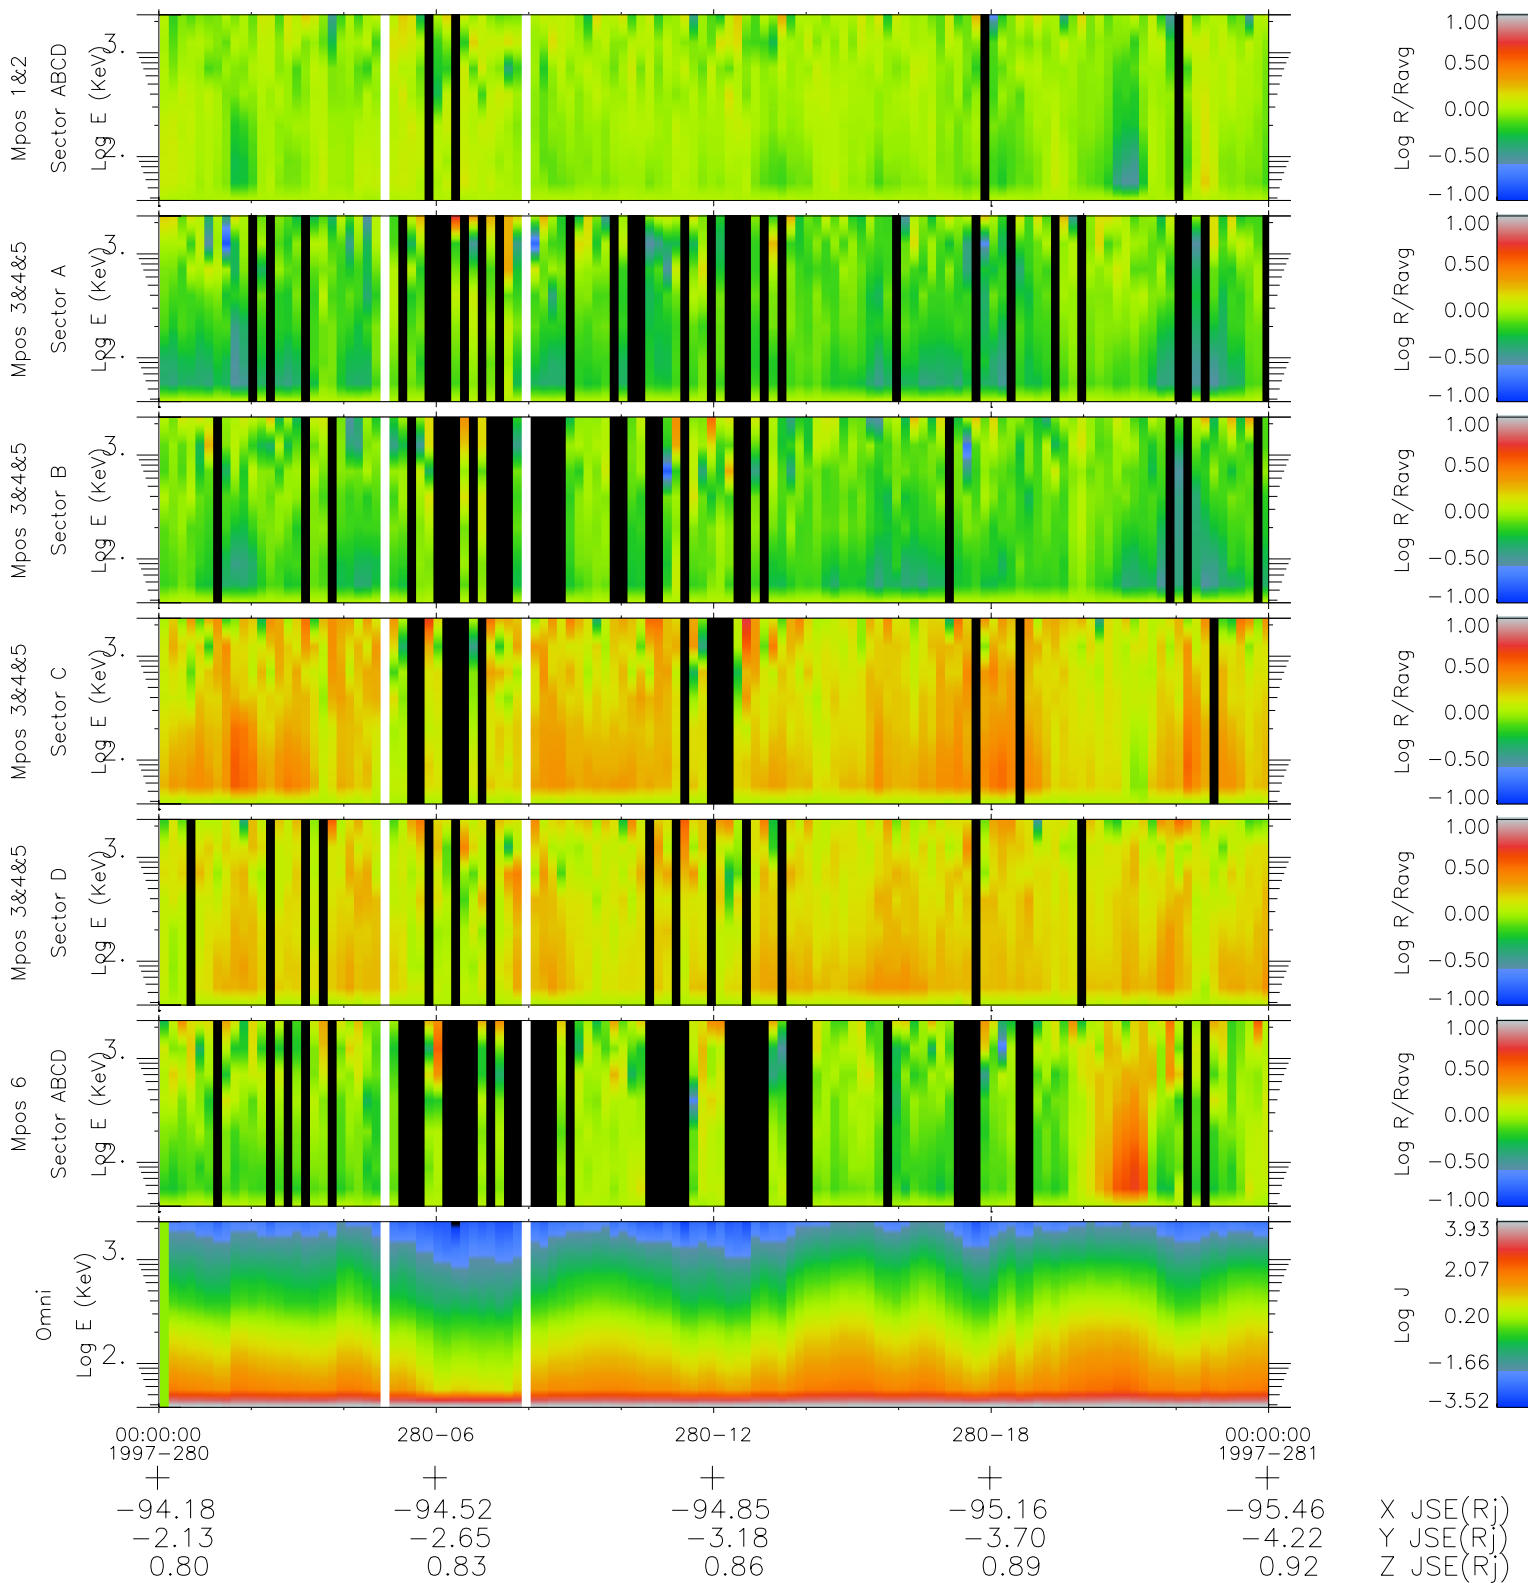

Galileo EPD Real Time R6 Ions Spectra 97280

Software Version: RTSPEC_R6 V 1.20
 Data Production: 06-03-00
 Plot Production: Sun Sep 16 04:04:44 2001
 Color File: wondr3
 Geofactor File: 1.1

- ◇ = Jupiter look direction
- = Corotation look direction