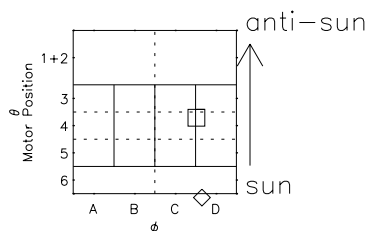

Galileo EPD Real Time R6 Ions Spectra 97280

Software Version: RTSPEC_R6 V 1.20
 Data Production: 06-03-00
 Plot Production: Sun Sep 16 04:04:44 2001
 Color File: wondr3
 Geofactor File: 1.1

- ◇ = Jupiter look direction
- = Corotation look direction