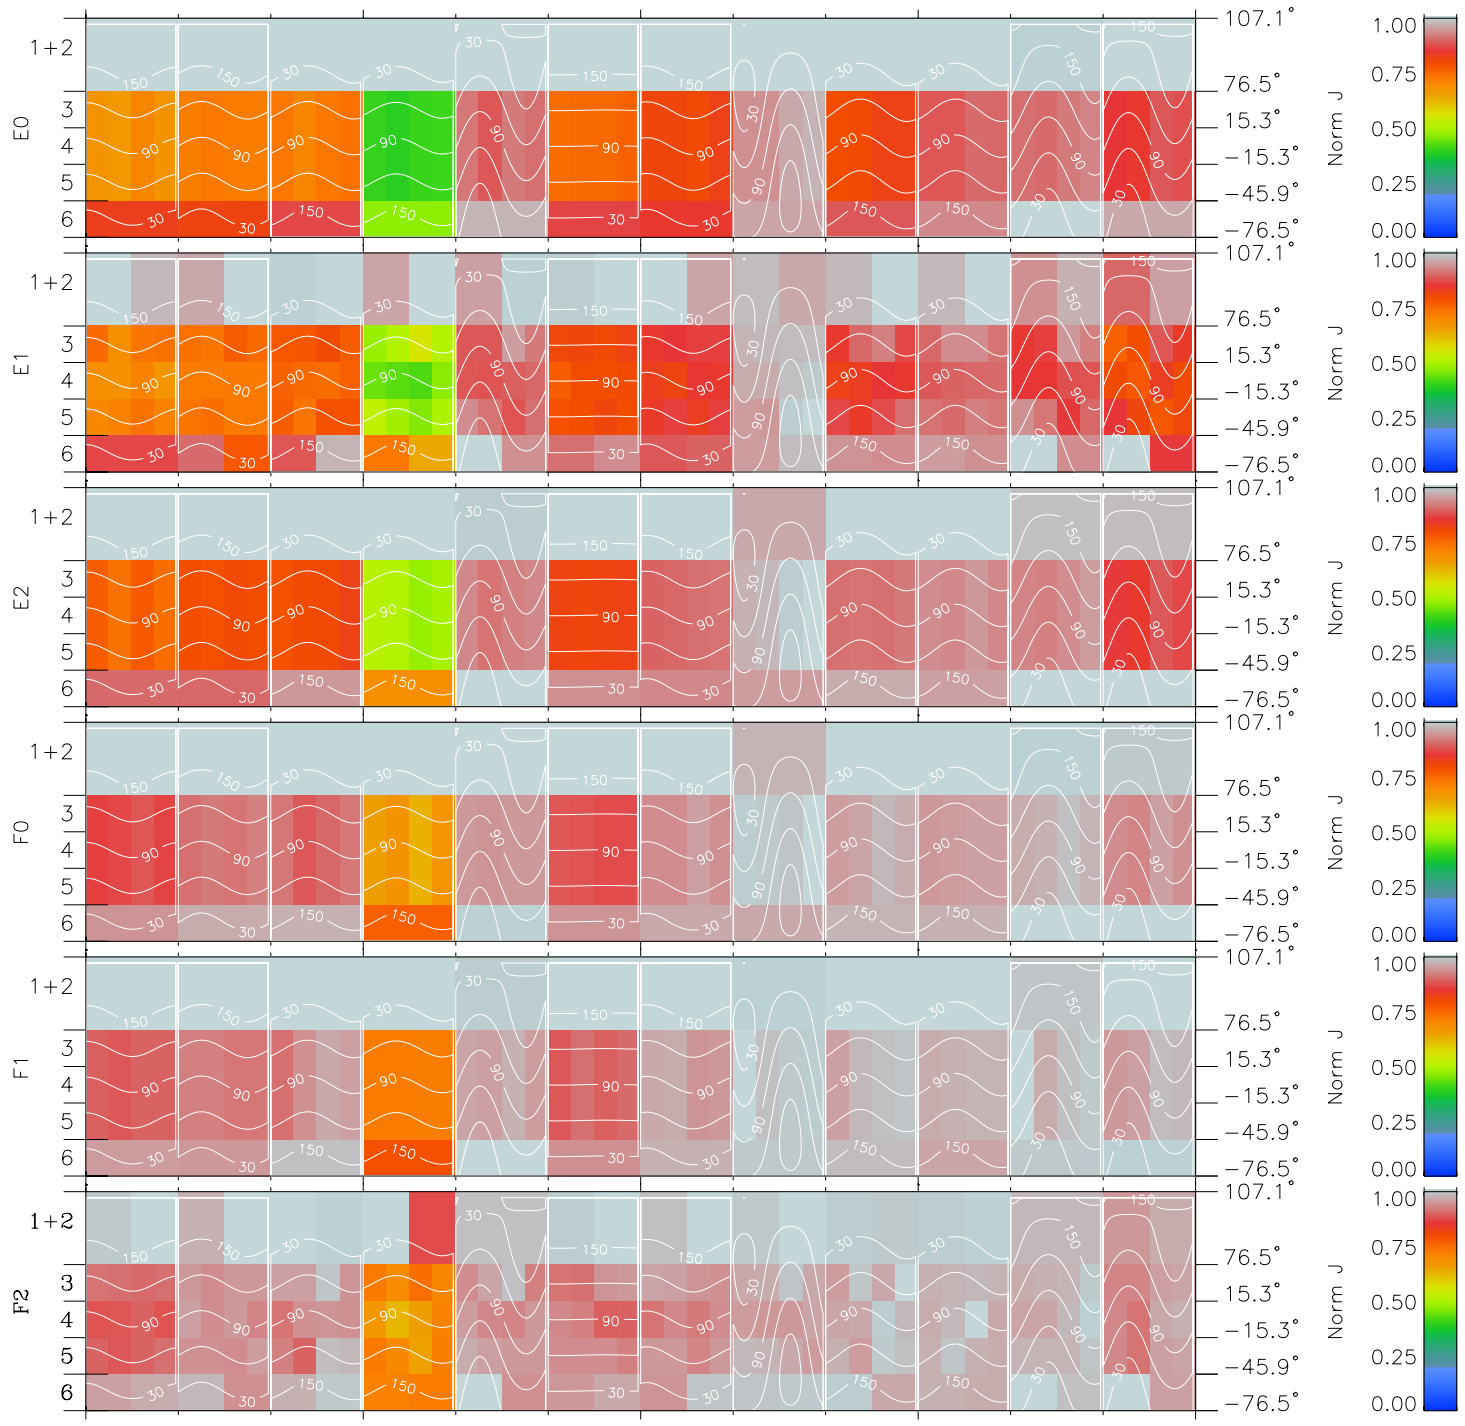

Galileo EPD Real Time All-Sky Anisotropies 97280

Software Version: RTSKY_NORM V 1.20
 Data Production: 06-03-00
 Plot Production: Sun Sep 16 04:05:43 2001
 Color File: wondr3
 Geofactor File: 1.1

00:00:00 1997-280	280-06	280-12	280-18	00:00:00 1997-281	
+	+	+	+	+	
-94.18	-94.52	-94.85	-95.16	-95.46	X JSE(R _j)
-2.13	-2.65	-3.18	-3.70	-4.22	Y JSE(R _j)
0.80	0.83	0.86	0.89	0.92	Z JSE(R _j)

- ◇ = Jupiter look direction
- = Corotation look direction