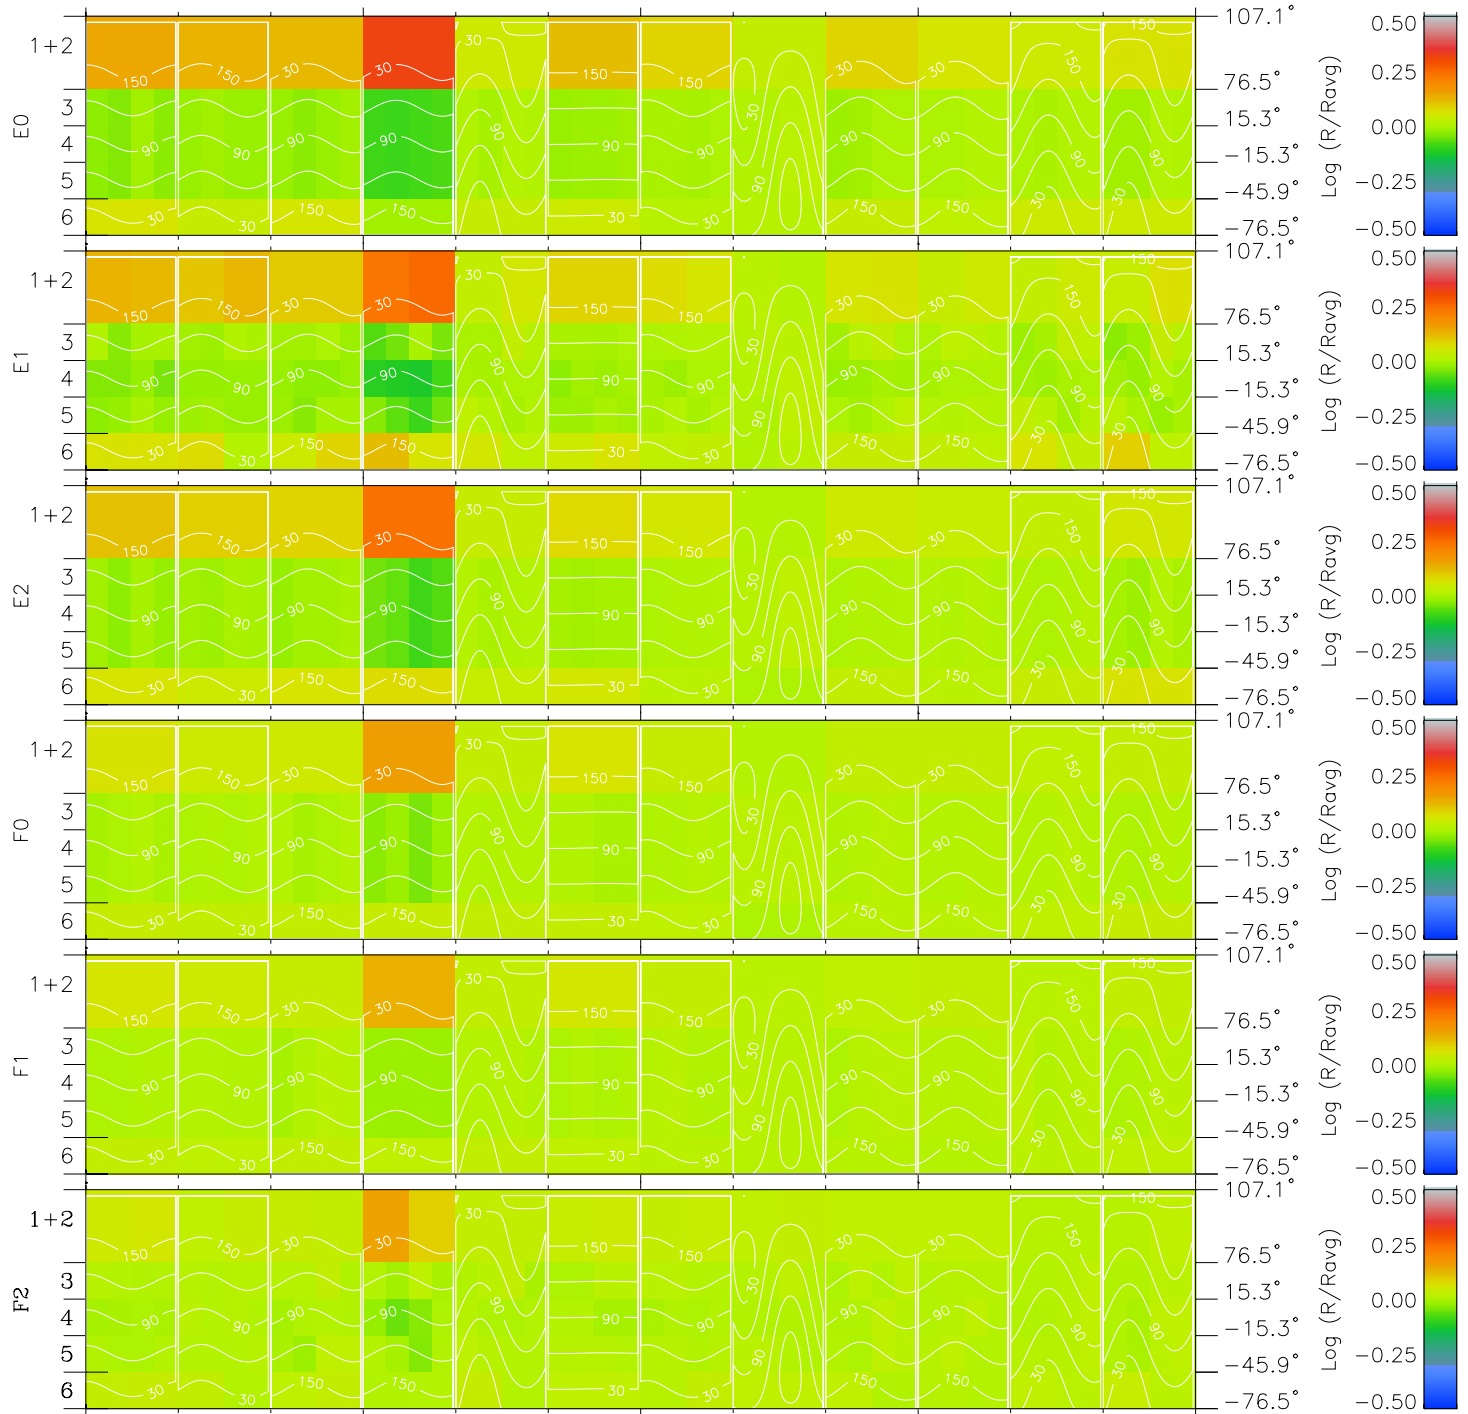

Galileo EPD Real Time All-Sky Anisotropies 97280

Software Version: RTSKY_MEAN V 1.20
 Data Production: 06-03-00
 Plot Production: Sun Sep 16 04:05:13 2001
 Color File: wondr3
 Geofactor File: 1.1

00:00:00 1997-280	280-06	280-12	280-18	00:00:00 1997-281	X JSE(R _j)
+ -94.18 -2.13 0.80	+ -94.52 -2.65 0.83	+ -94.85 -3.18 0.86	+ -95.16 -3.70 0.89	+ -95.46 -4.22 0.92	Y JSE(R _j)
					Z JSE(R _j)

- ◇ = Jupiter look direction
- = Corotation look direction