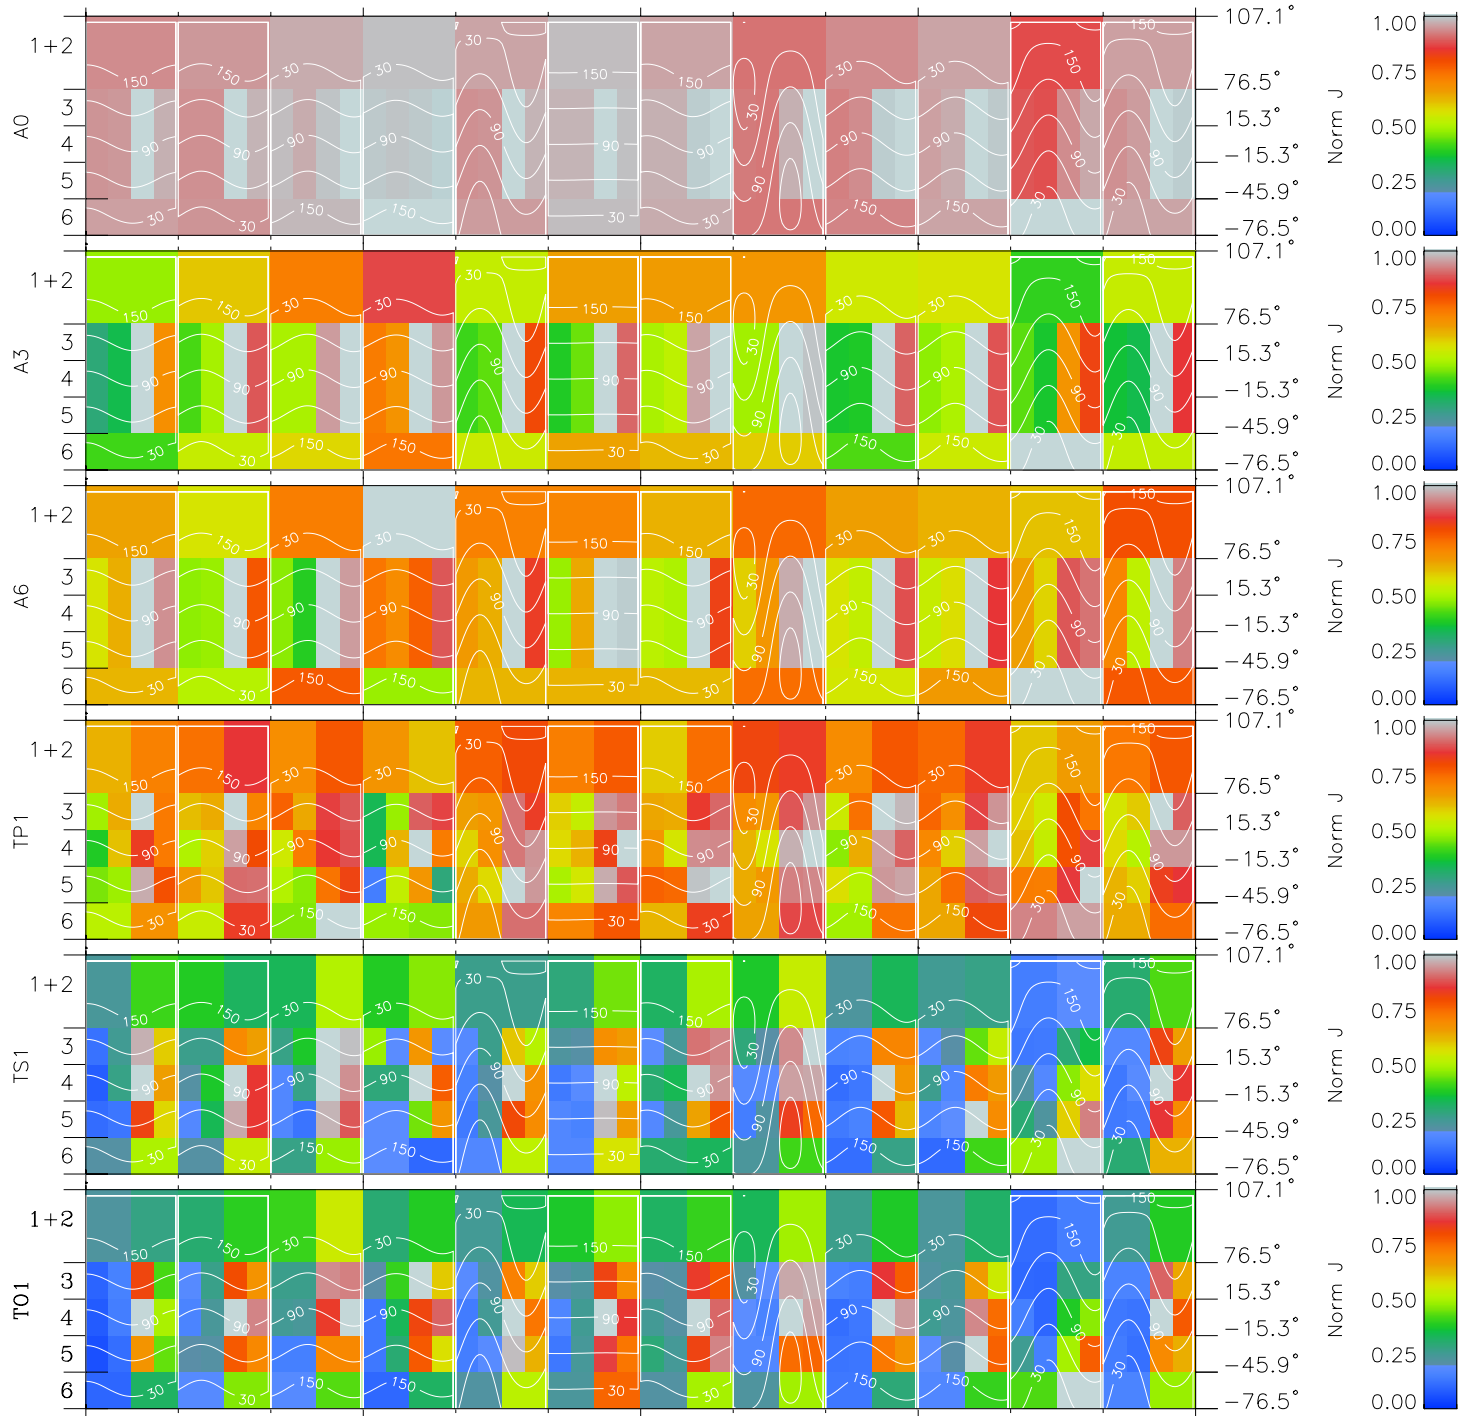

Galileo EPD Real Time All-Sky Anisotropies 97280

Software Version: RTSKY_NORM V 1.20
Data Production: 06-03-00
Plot Production: Sun Sep 16 04:05:36 2001
Color File: wondr3
Geofactor File: 1.1

00:00:00
1997-280

280-06

280-12

280-18

00:00:00
1997-281

+
-94.18
-2.13
0.80

+
-94.52
-2.65
0.83

+
-94.85
-3.18
0.86

+
-95.16
-3.70
0.89

+
-95.46
-4.22
0.92

X JSE(R_j)
Y JSE(R_j)
Z JSE(R_j)

- ◇ = Jupiter look direction
- = Corotation look direction