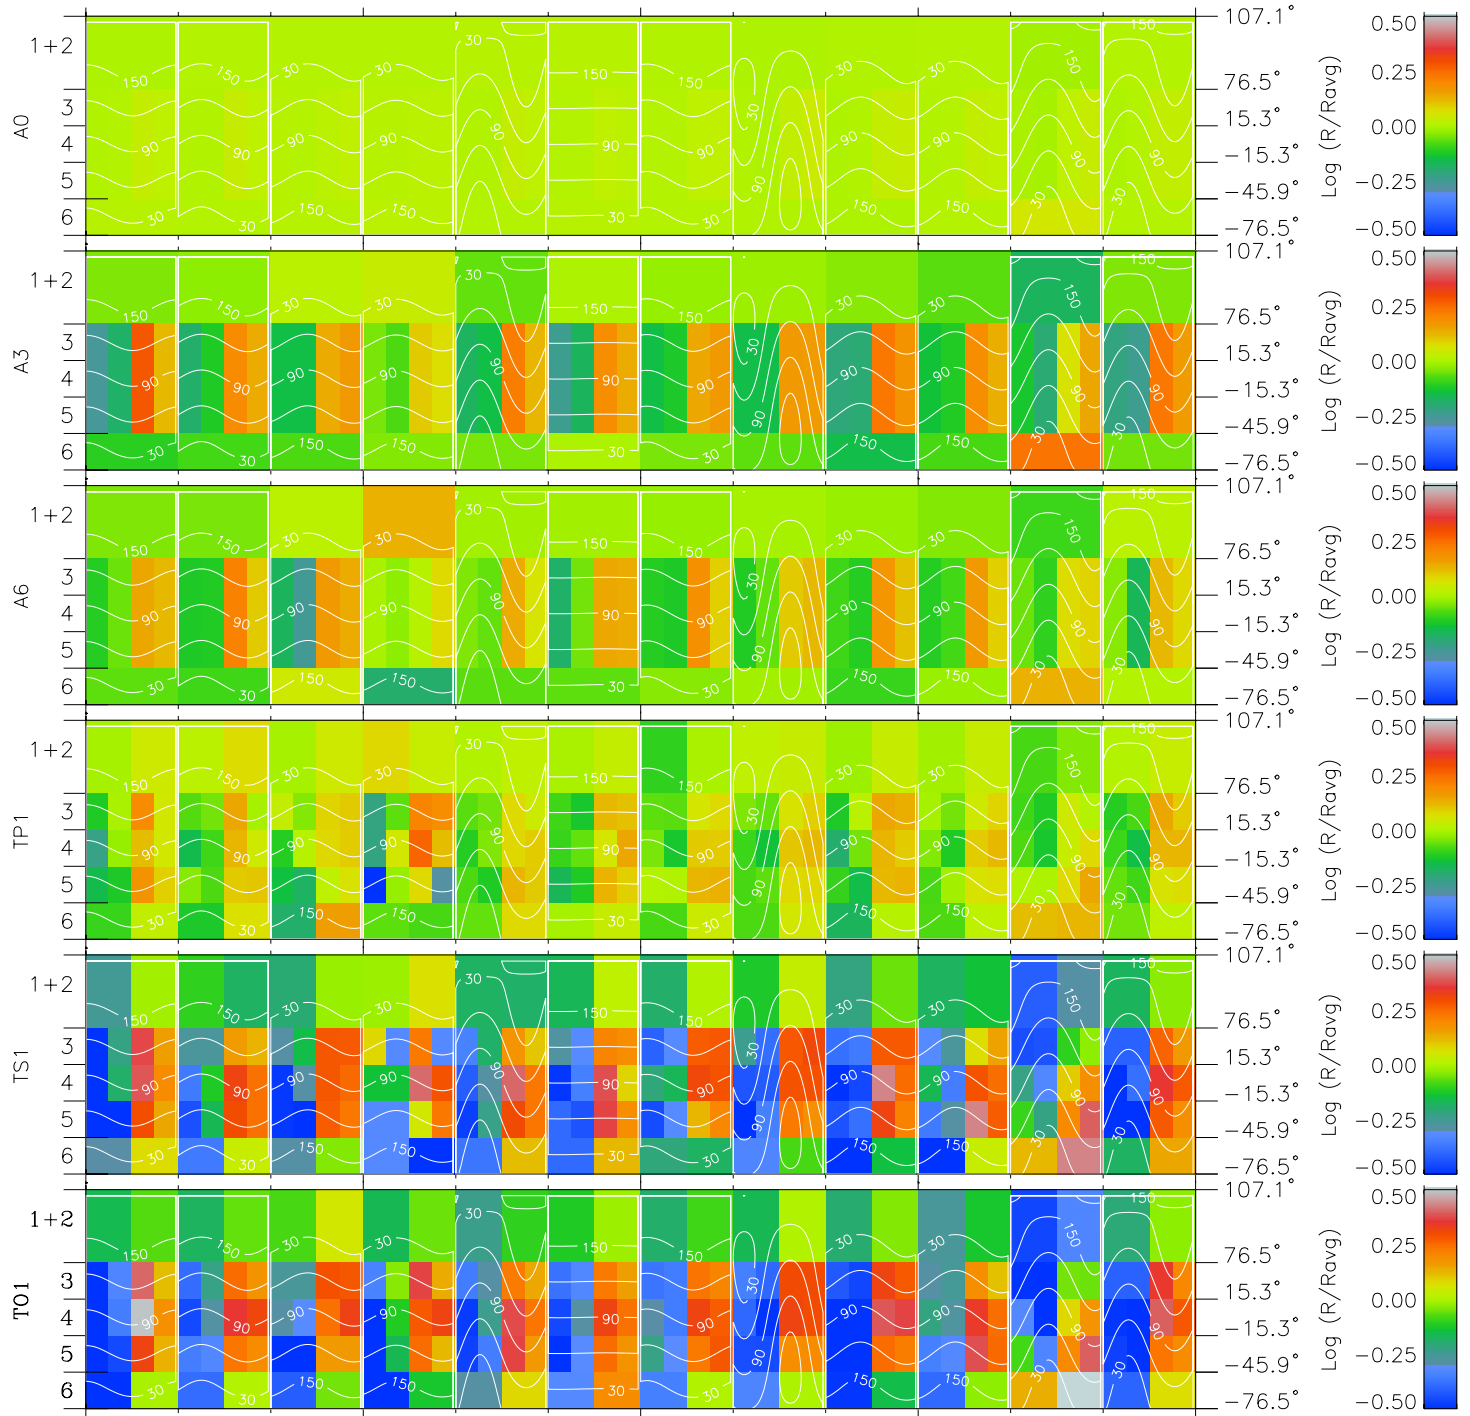

Galileo EPD Real Time All-Sky Anisotropies 97280

Software Version: RTSKY_MEAN V 1.20
 Data Production: 06-03-00
 Plot Production: Sun Sep 16 04:05:05 2001
 Color File: wondr3
 Geofactor File: 1.1

00:00:00 1997-280	280-06	280-12	280-18	00:00:00 1997-281	
+	+	+	+	+	X JSE(R _j)
-94.18	-94.52	-94.85	-95.16	-95.46	Y JSE(R _j)
-2.13	-2.65	-3.18	-3.70	-4.22	Z JSE(R _j)
0.80	0.83	0.86	0.89	0.92	

- ◇ = Jupiter look direction
- = Corotation look direction