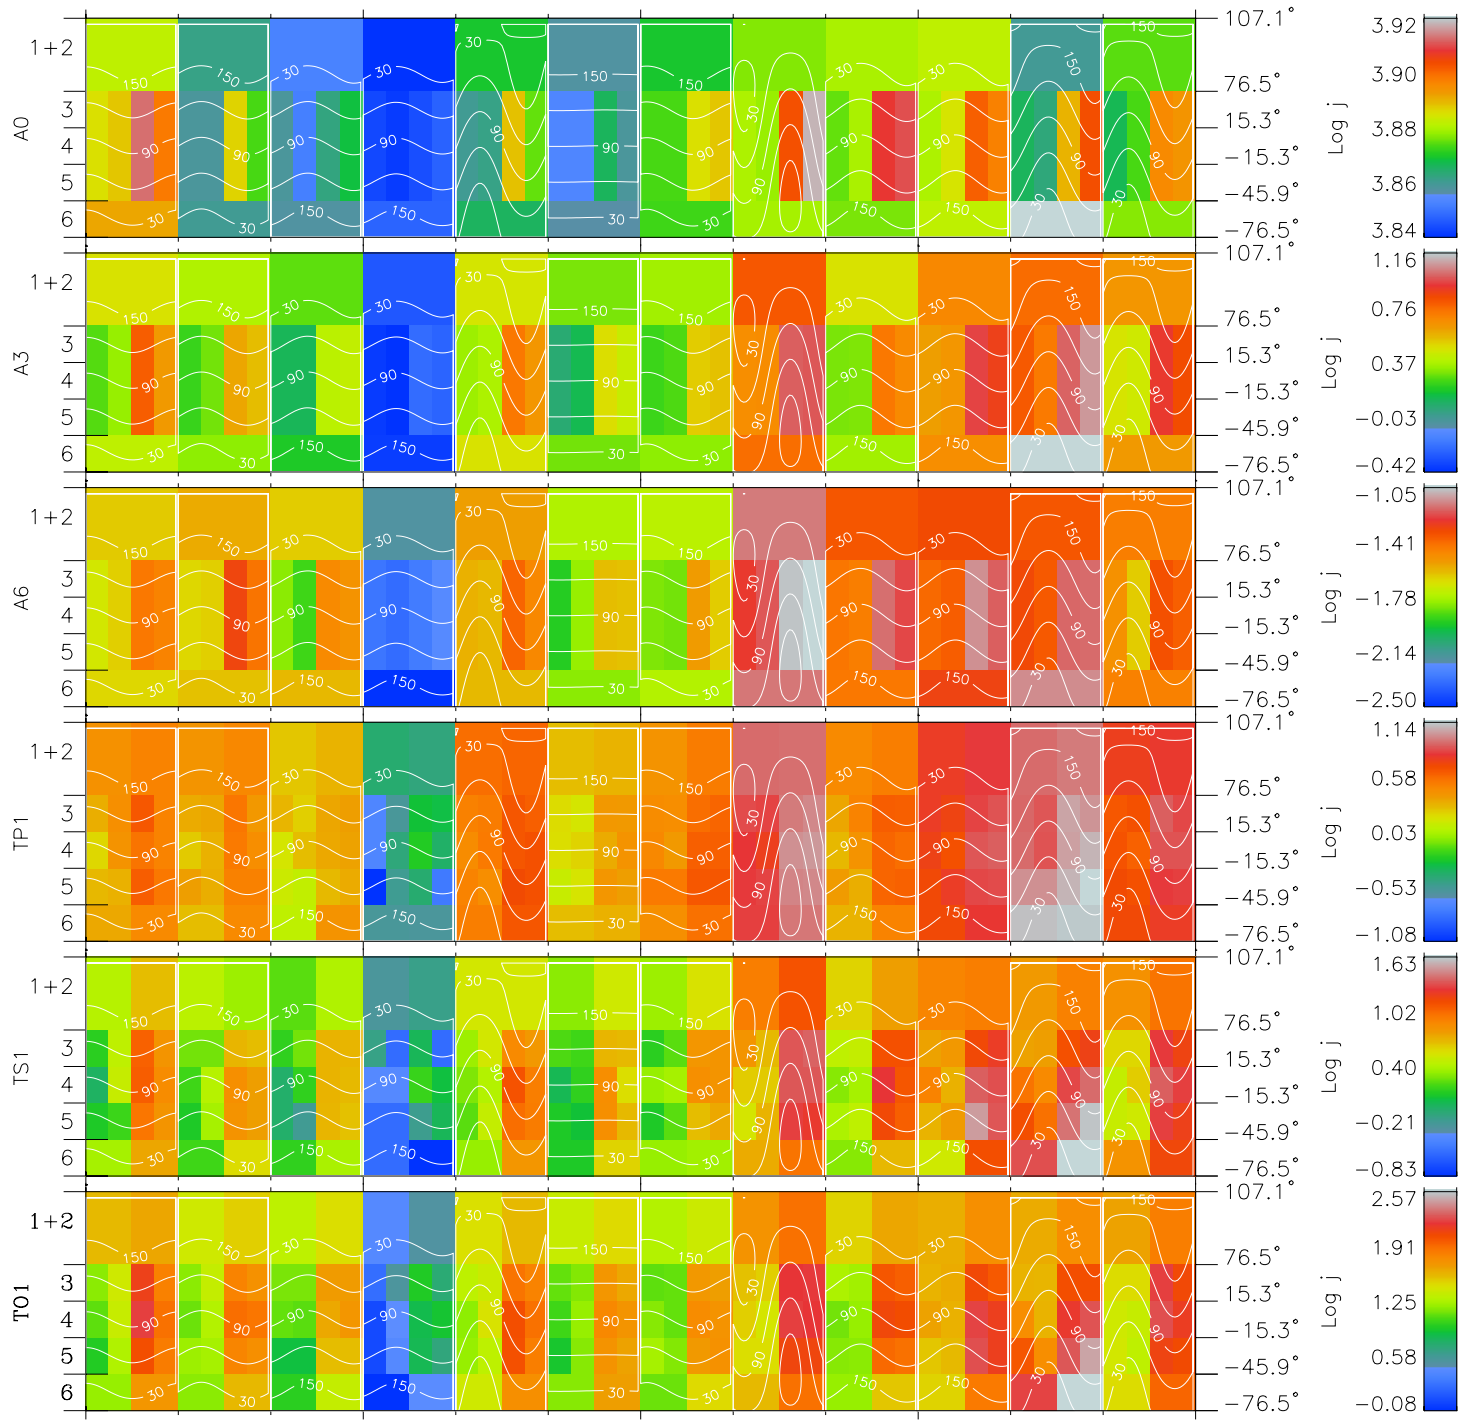

Galileo EPD Real Time All-Sky Anisotropies 97280

Software Version: RTSKY_FLUX V 1.20
 Data Production: 06-03-00
 Plot Production: Sun Sep 16 04:05:21 2001
 Color File: wondr3
 Geofactor File: 1.1

00:00:00 1997-280	280-06	280-12	280-18	00:00:00 1997-281	X JSE(R _j)	Y JSE(R _j)	Z JSE(R _j)
+ -94.18 -2.13 0.80	+ -94.52 -2.65 0.83	+ -94.85 -3.18 0.86	+ -95.16 -3.70 0.89	+ -95.46 -4.22 0.92			

\diamond = Jupiter look direction
 \square = Corotation look direction