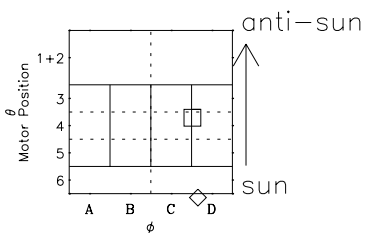

Galileo EPD Real-Time Omni 97280

Software Version: RTLINE_OMNI V 1.20
Data Production: 06-03-00
Plot Production: Sun Sep 16 04:07:02 2001

◇ = Jupiter look direction
□ = Corotation look direction