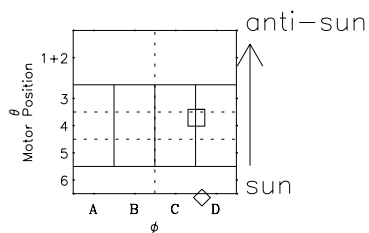

Galileo EPD Real-Time Omni 97280

Software Version: RTLINE_OMNI V 1.20
Data Production: 06-03-00
Plot Production: Sun Sep 16 04:07:01 2001

- ◇ = Jupiter look direction
- = Corotation look direction