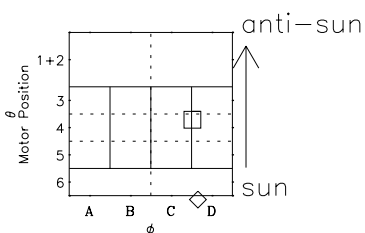

# Galileo EPD Real-Time Omni 97280

Software Version: RTLINE\_OMNI V 1.20  
Data Production: 06-03-00  
Plot Production: Sun Sep 16 04:07:01 2001

- ◇ = Jupiter look direction
- = Corotation look direction