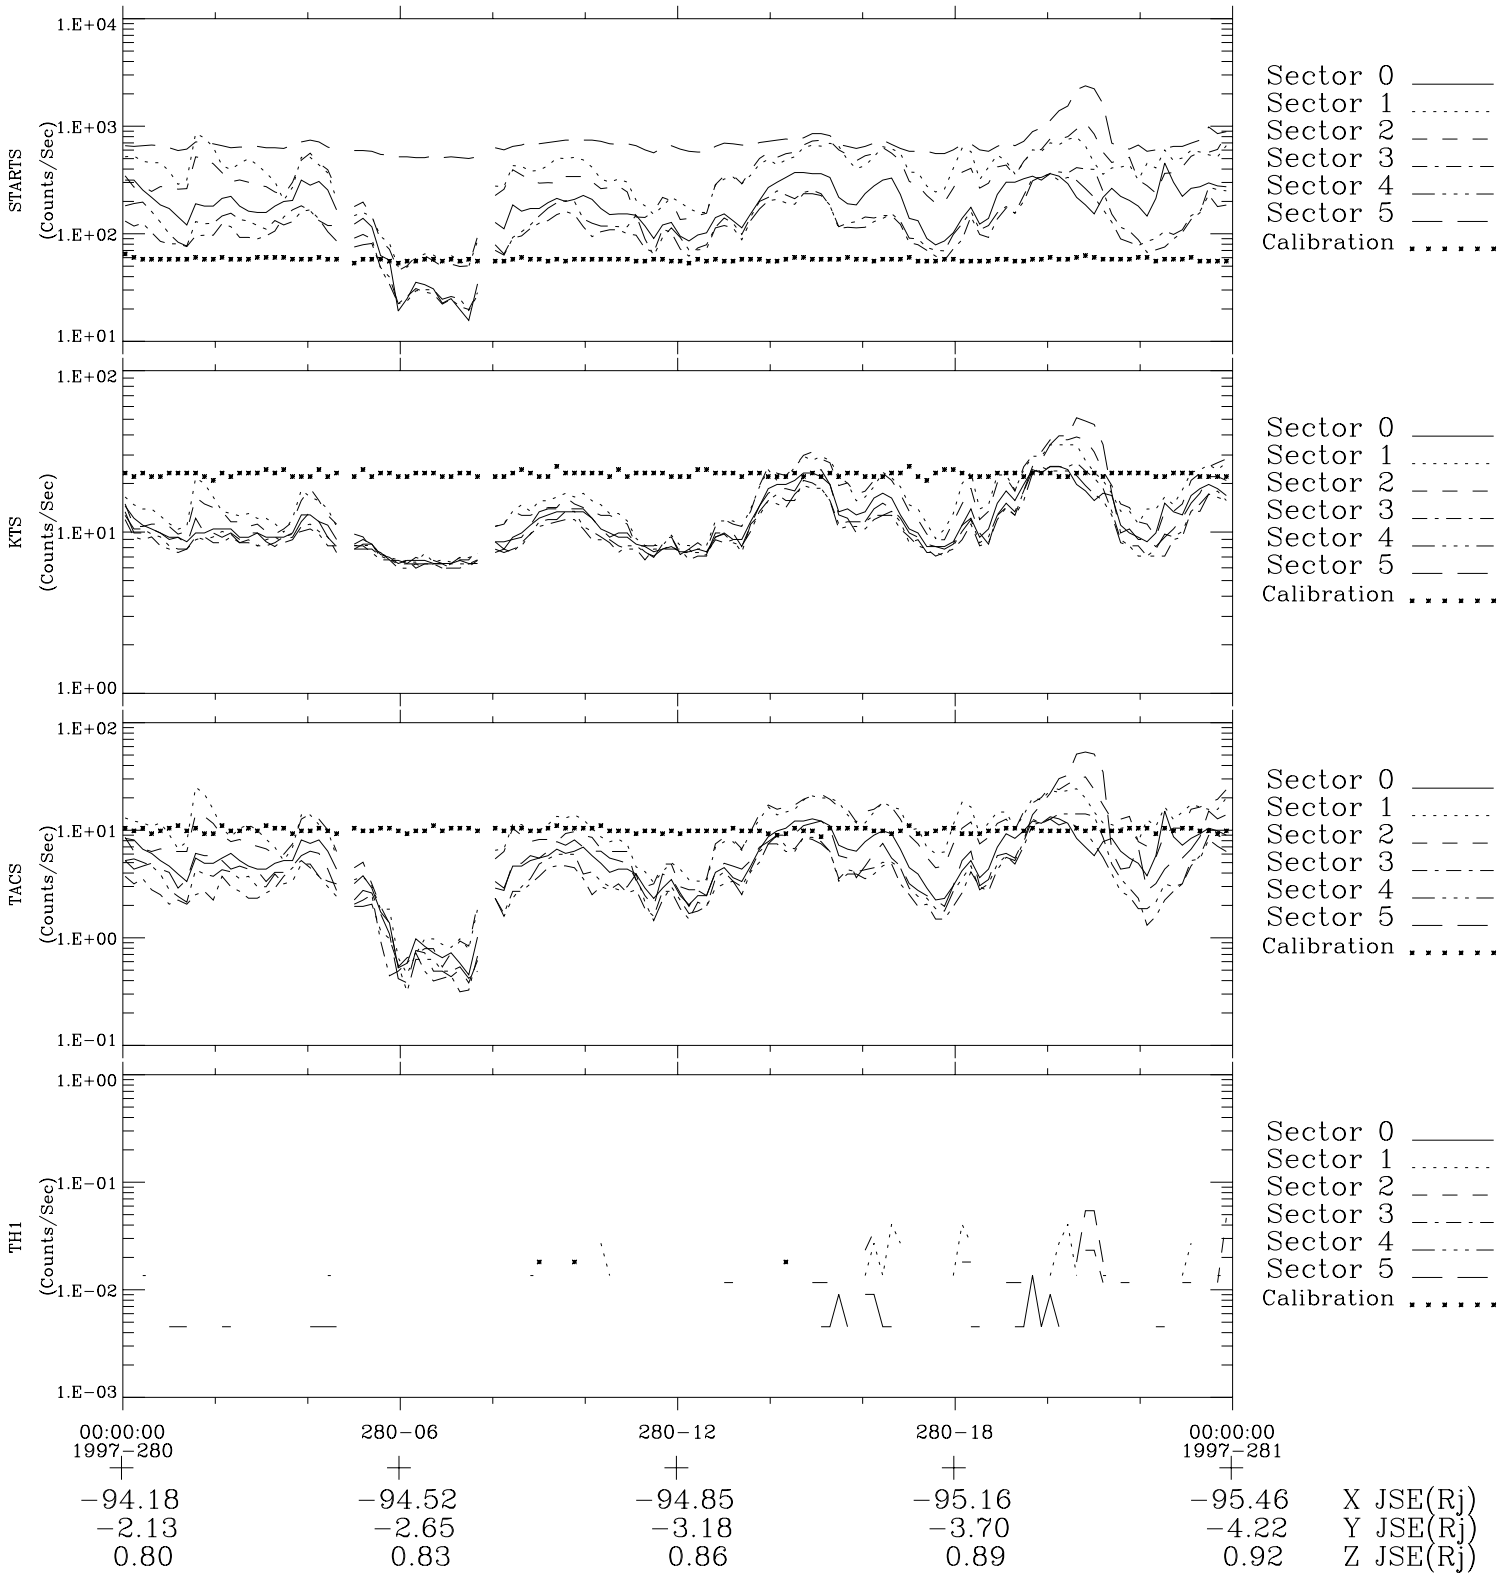

Galileo EPD Real-Time Six-Sector 97280

Software Version: RTLINE_R6 V 1.20
Data Production: 06-03-00
Plot Production: Sun Sep 16 04:07:10 2001

◇ = Jupiter look direction
□ = Corotation look direction