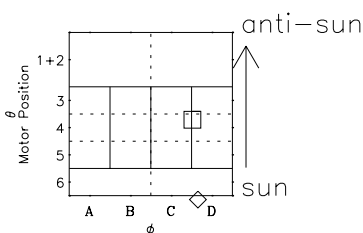

Galileo EPD Real-Time Six-Sector 97280

Software Version: RTLINE_R6 V 1.20
Data Production: 06-03-00
Plot Production: Sun Sep 16 04:07:10 2001

◇ = Jupiter look direction
□ = Corotation look direction