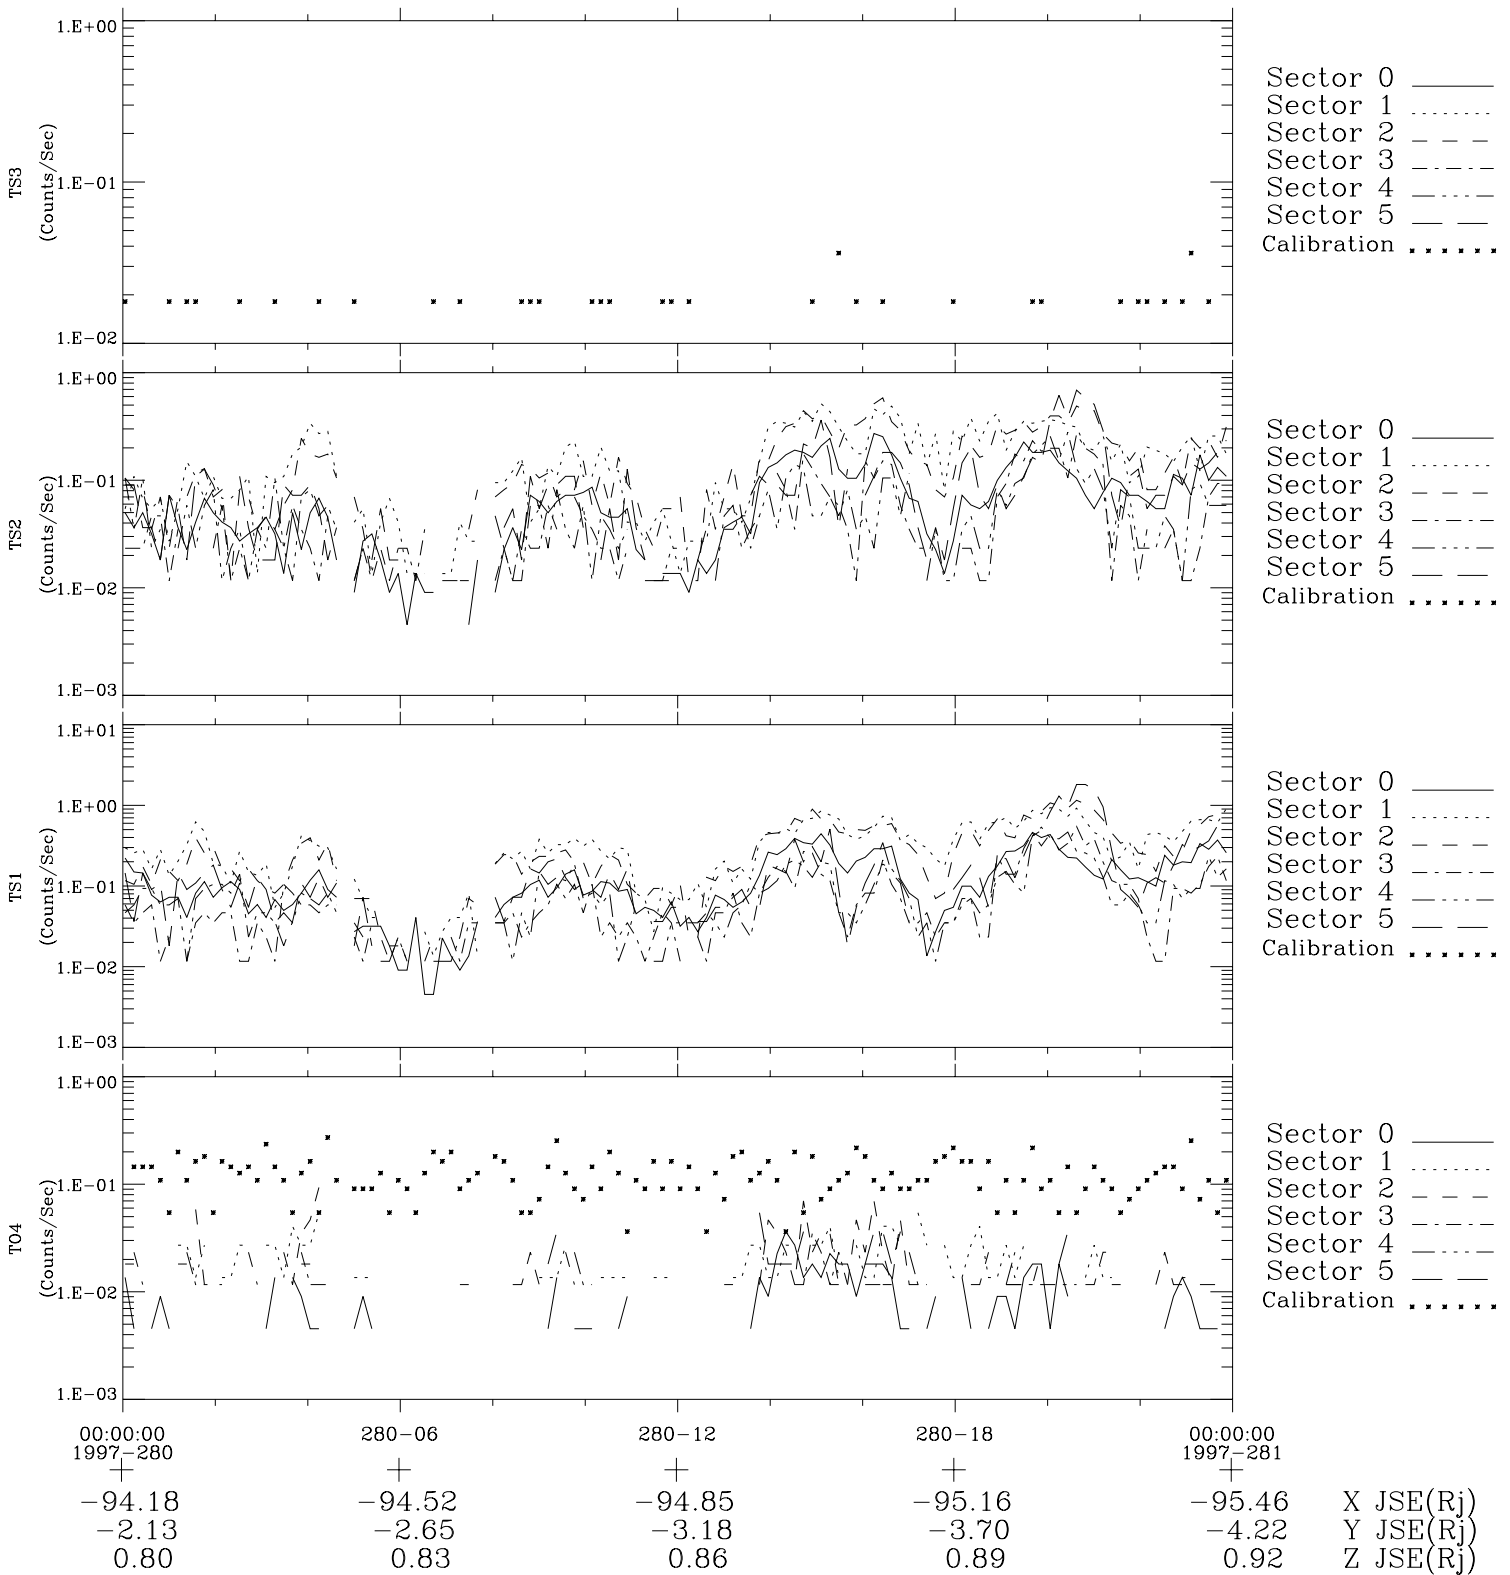

Galileo EPD Real-Time Six-Sector 97280

Software Version: RTLINE_R6 V 1.20
Data Production: 06-03-00
Plot Production: Sun Sep 16 04:07:09 2001

◇ = Jupiter look direction
□ = Corotation look direction