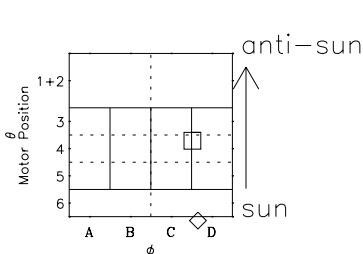

Galileo EPD Real-Time Six-Sector 97280

Software Version: RTLINE_R6 V 1.20
Data Production: 06-03-00
Plot Production: Sun Sep 16 04:07:09 2001

◇ = Jupiter look direction
□ = Corotation look direction