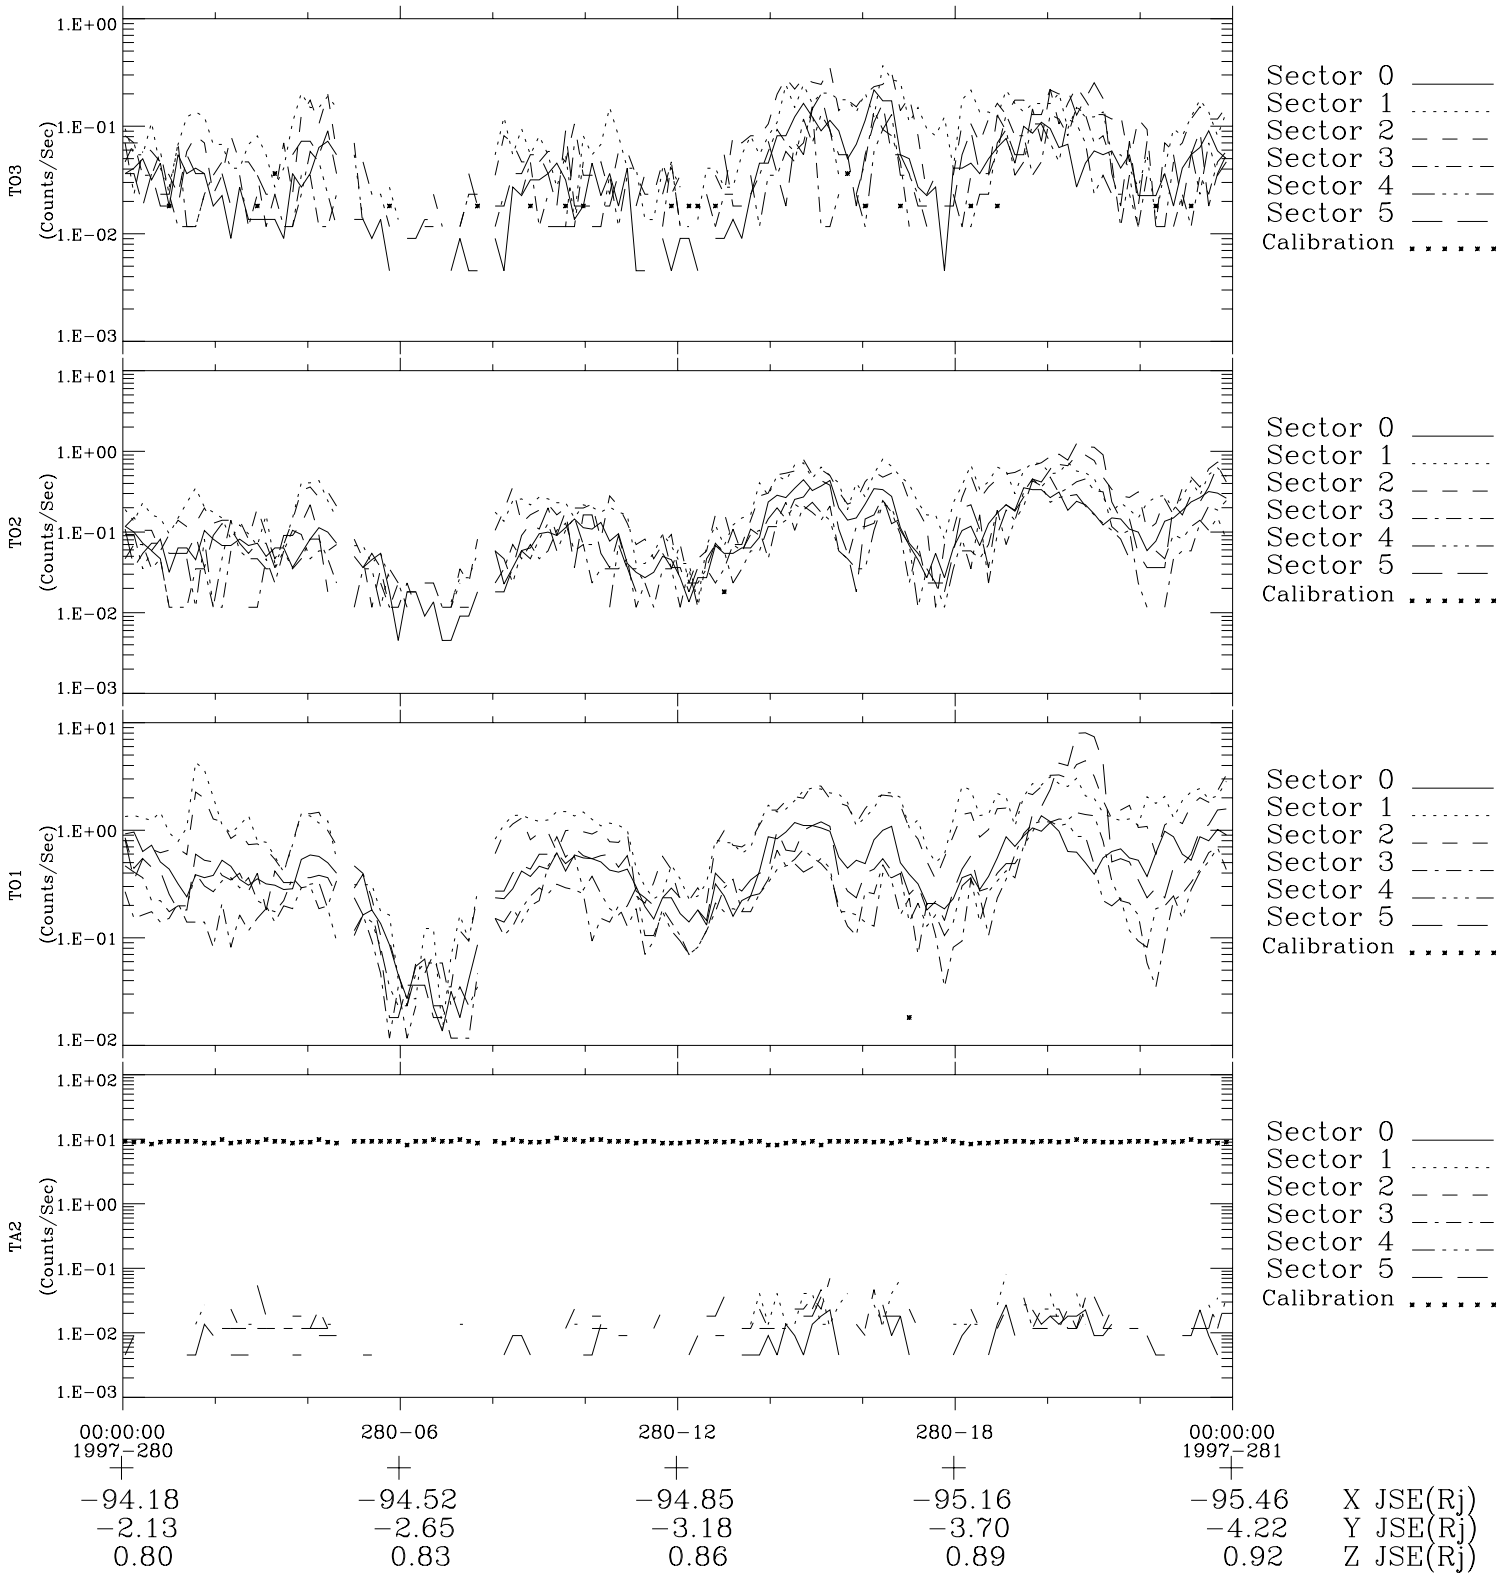

# Galileo EPD Real-Time Six-Sector 97280

Software Version: RTLINE\_R6 V 1.20  
Data Production: 06-03-00  
Plot Production: Sun Sep 16 04:07:09 2001

◇ = Jupiter look direction  
□ = Corotation look direction