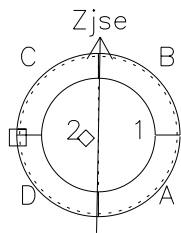

# Galileo EPD Real-Time Six-Sector 97280

Software Version: RTLINE\_R6 V 1.20  
Data Production: 06-03-00  
Plot Production: Sun Sep 16 04:07:09 2001

◇ = Jupiter look direction  
□ = Corotation look direction