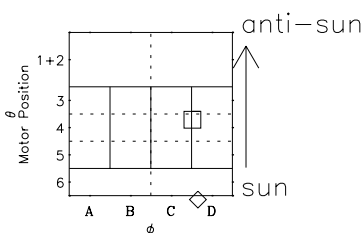

# Galileo EPD Real-Time Six-Sector 97280

Software Version: RTLINE\_R6 V 1.20  
Data Production: 06-03-00  
Plot Production: Sun Sep 16 04:07:09 2001

◇ = Jupiter look direction  
□ = Corotation look direction