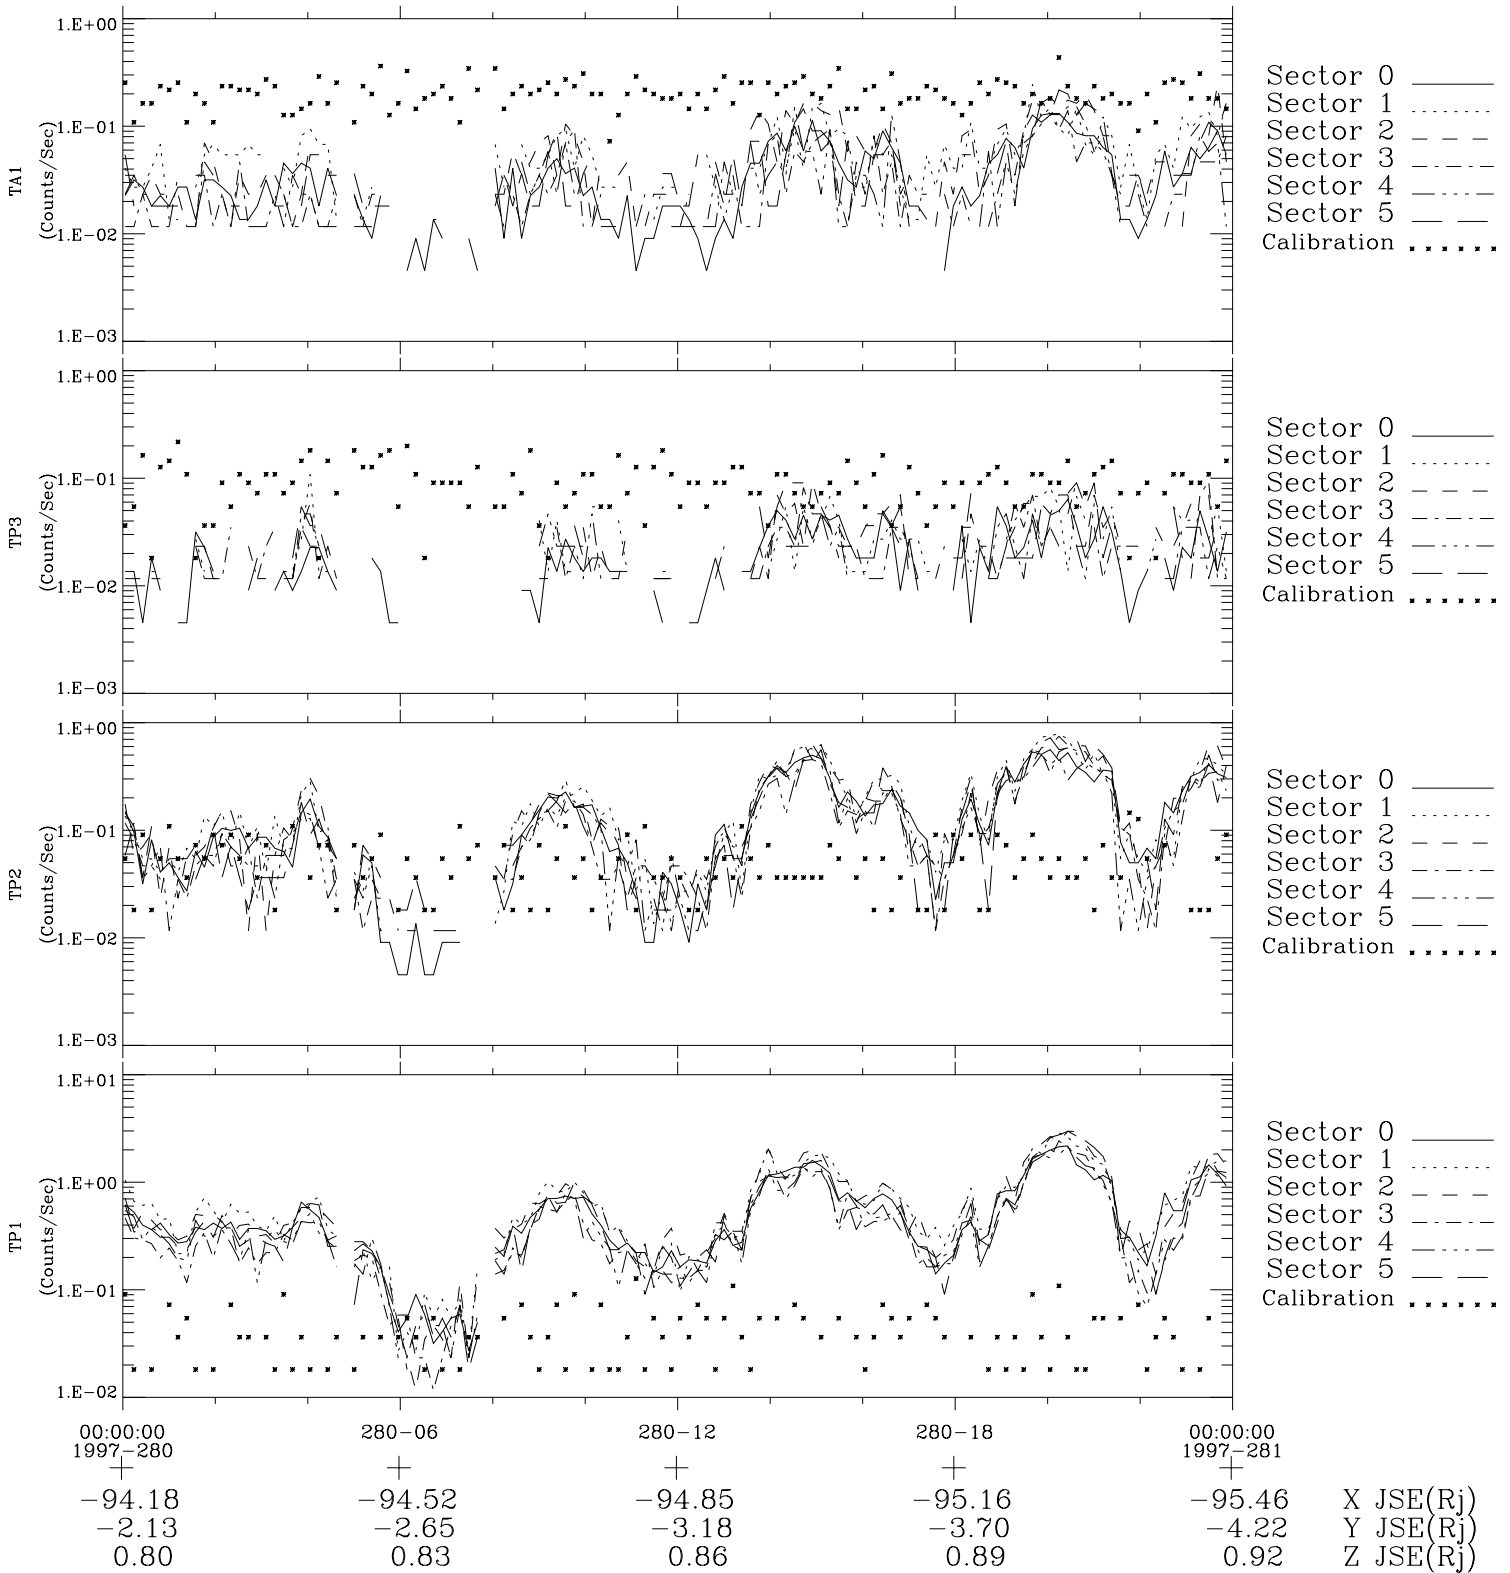

# Galileo EPD Real-Time Six-Sector 97280

Software Version: RTLINE\_R6 V 1.20  
Data Production: 06-03-00  
Plot Production: Sun Sep 16 04:07:08 2001

◇ = Jupiter look direction  
□ = Corotation look direction