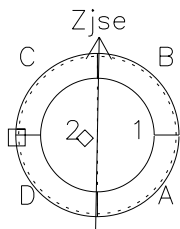

# Galileo EPD Real-Time Six-Sector 97280

Software Version: RTLINE\_R6 V 1.20  
Data Production: 06-03-00  
Plot Production: Sun Sep 16 04:07:08 2001

◇ = Jupiter look direction  
□ = Corotation look direction