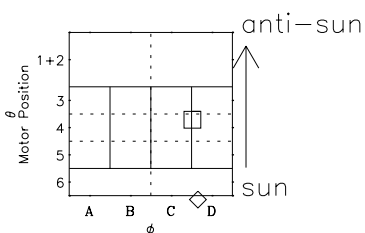

# Galileo EPD Real-Time Six-Sector 97280

Software Version: RTLINE\_R6 V 1.20  
Data Production: 06-03-00  
Plot Production: Sun Sep 16 04:07:08 2001

◇ = Jupiter look direction  
□ = Corotation look direction