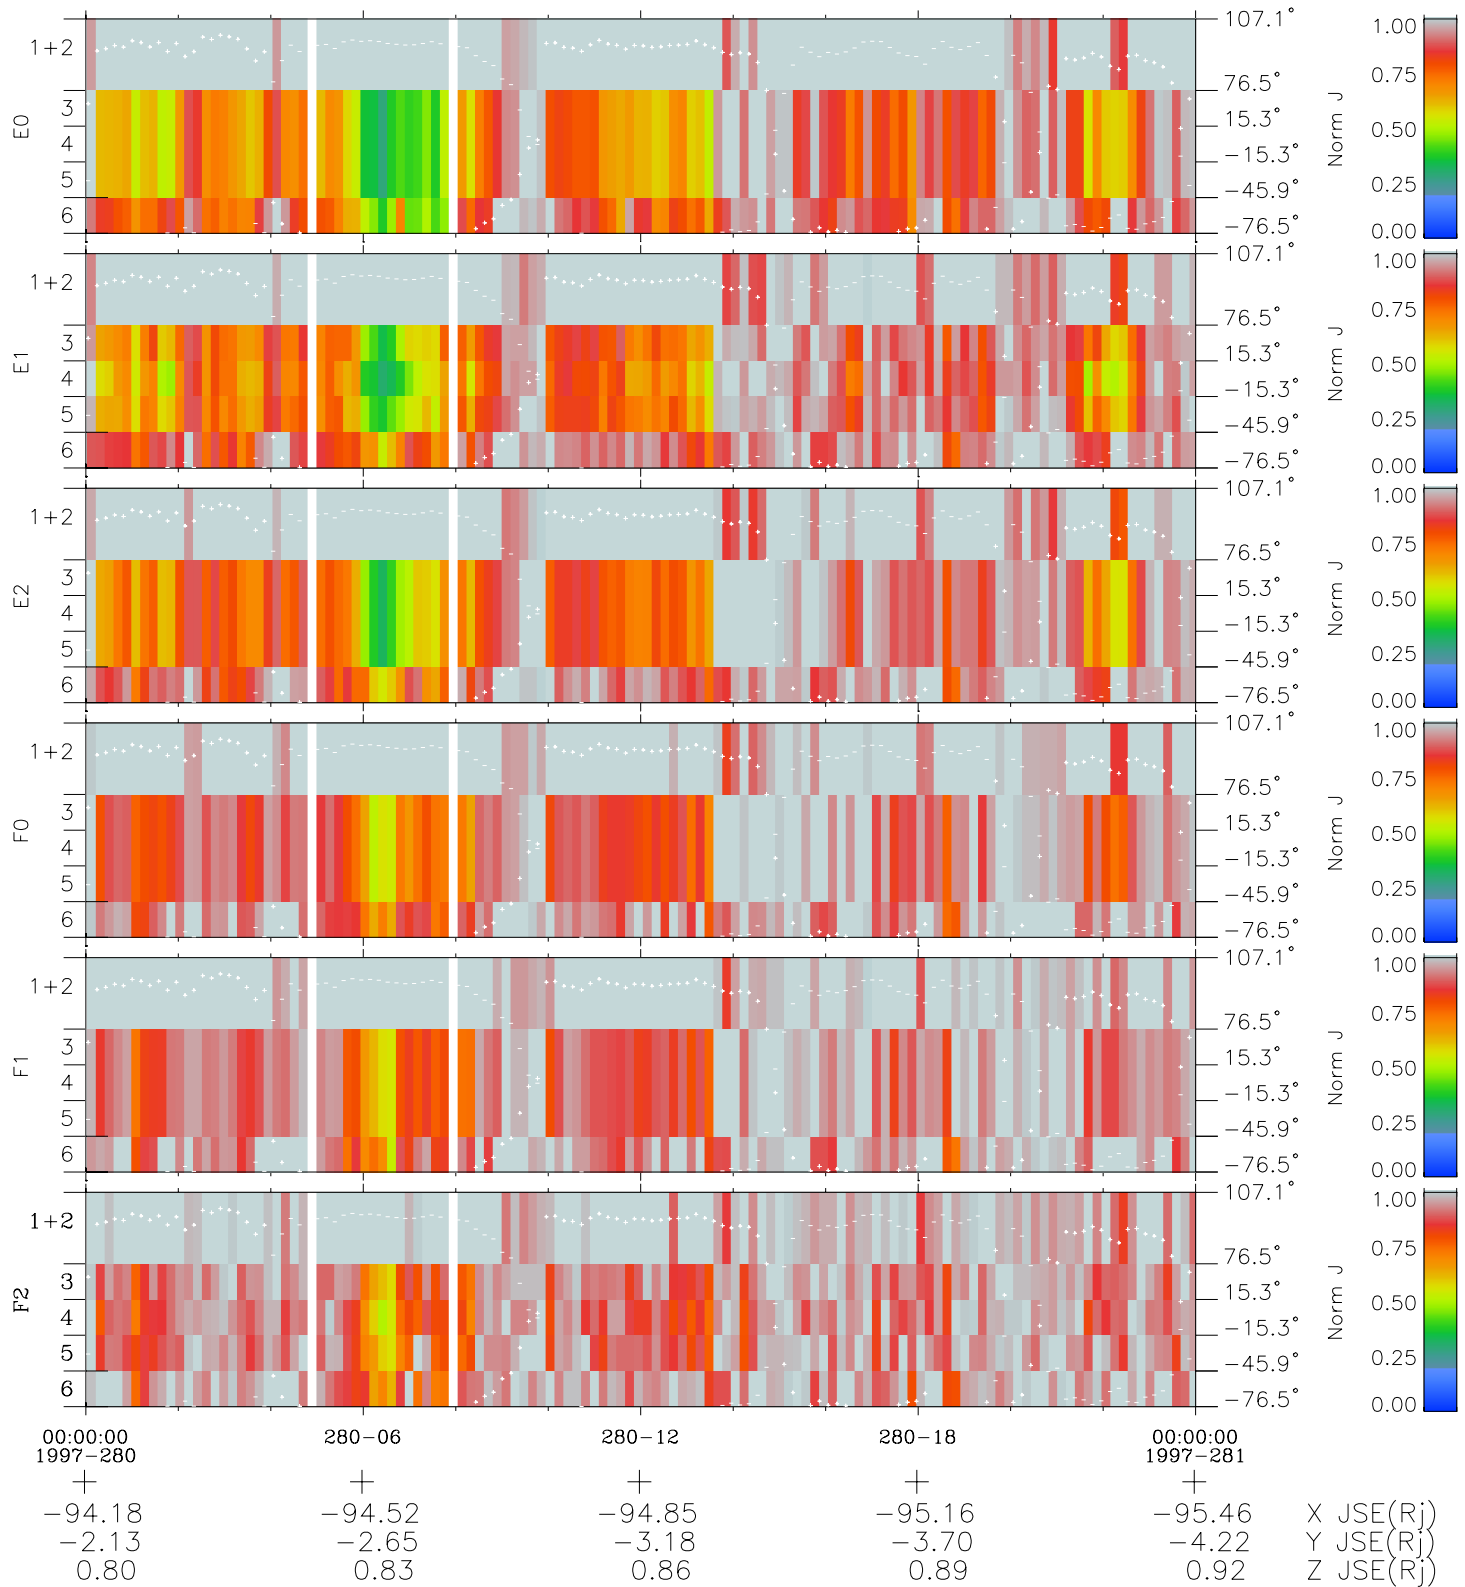

Galileo EPD Real Elevation Anisotropies 97280

Software Version: RTELEV_NORM V 1.20
Data Production: 06-03-00
Plot Production: Sun Sep 16 04:06:20 2001
Color File: wondr3
Geofactor File: 1.1

- ◇ = Jupiter look direction
- = Corotation look direction