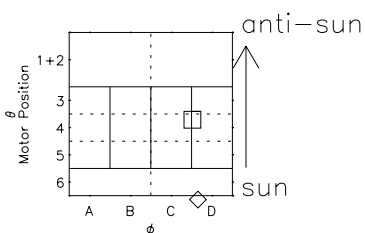

Galileo EPD Real Elevation Anisotropies 97280

Software Version: RTELEV_NORM V 1.20
Data Production: 06-03-00
Plot Production: Sun Sep 16 04:06:20 2001
Color File: wondr3
Geofactor File: 1.1

- ◇ = Jupiter look direction
- = Corotation look direction