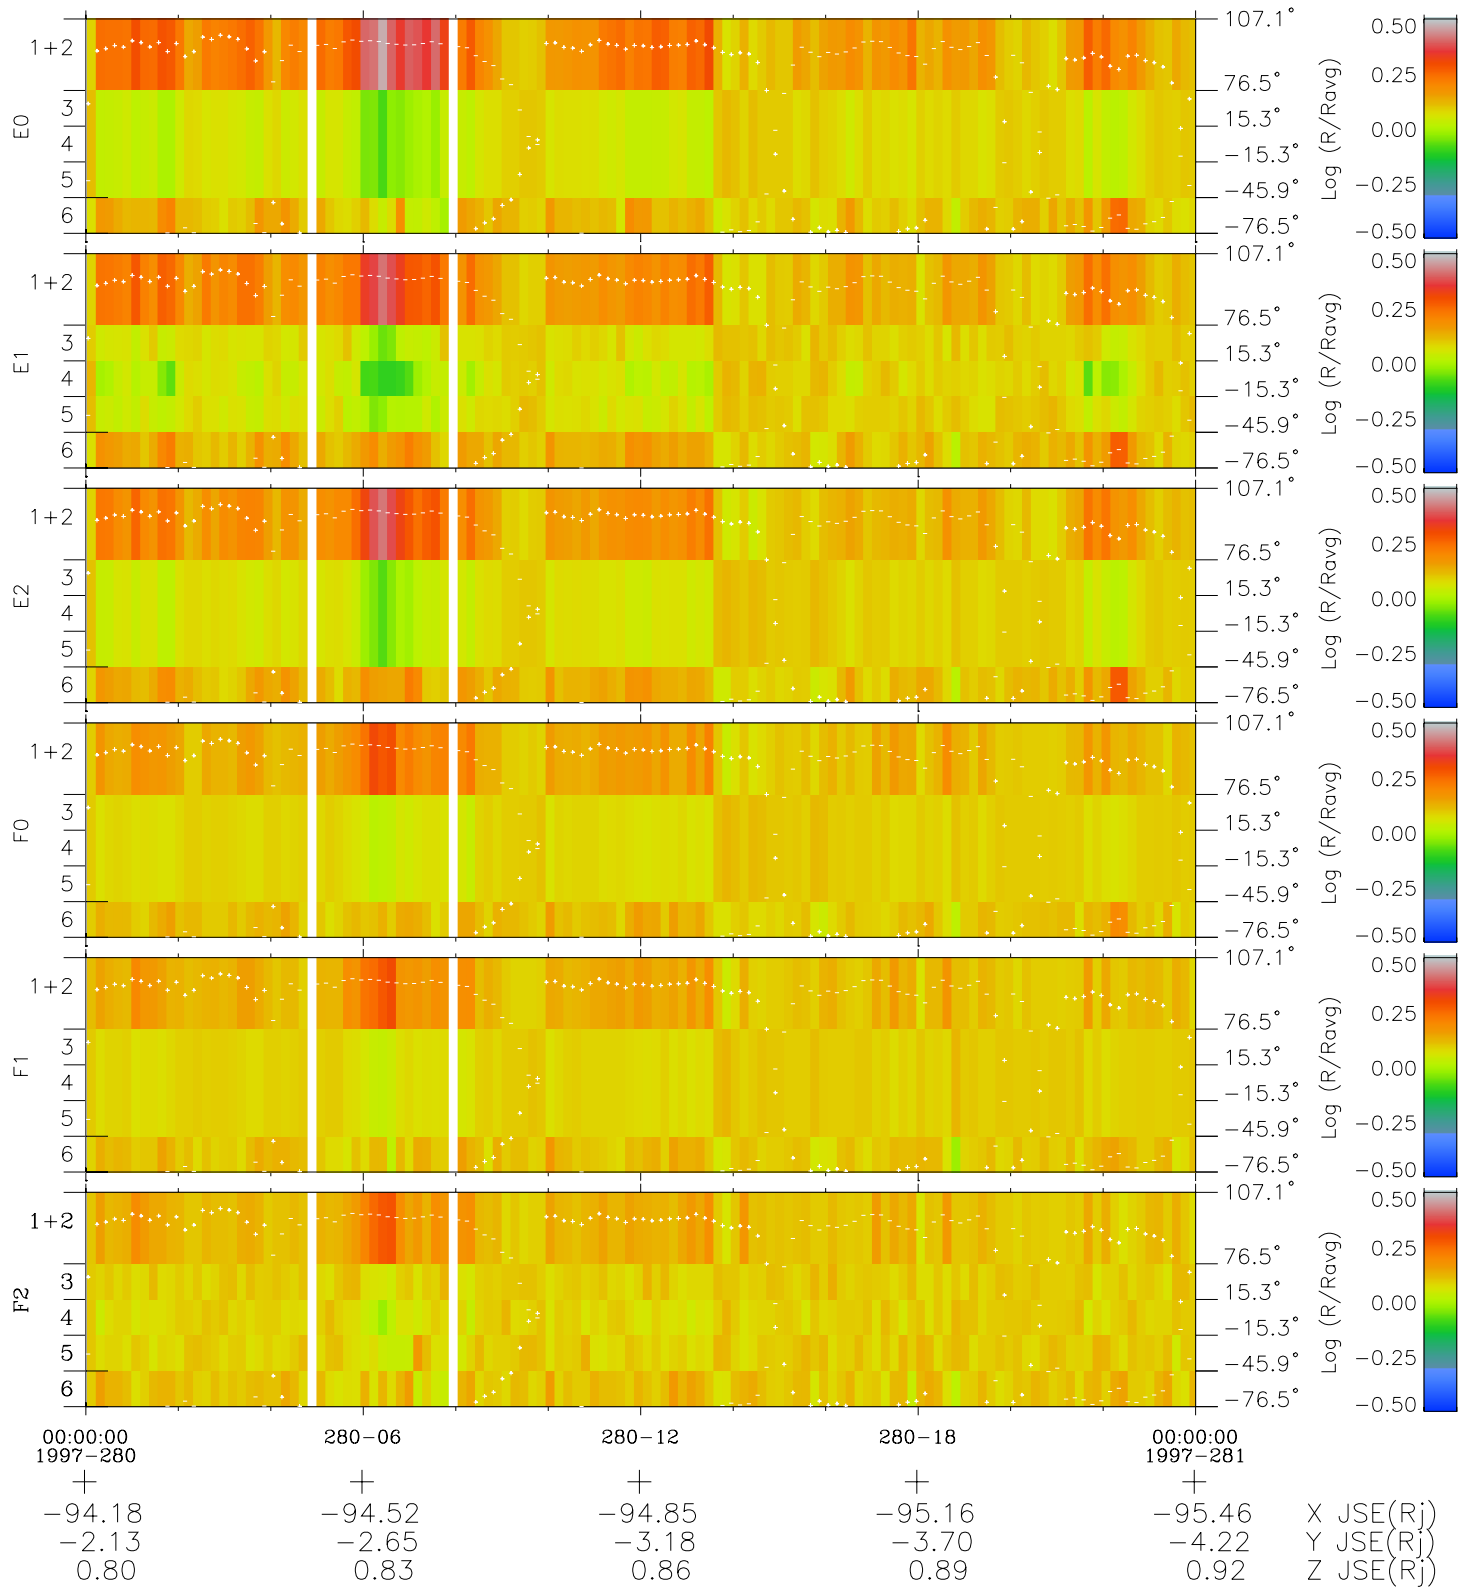

Galileo EPD Real Elevation Anisotropies 97280

Software Version: RTELEV_MEAN V 1.20
 Data Production: 06-03-00
 Plot Production: Sun Sep 16 04:05:56 2001
 Color File: wondr3
 Geofactor File: 1.1

- ◇ = Jupiter look direction
- = Corotation look direction