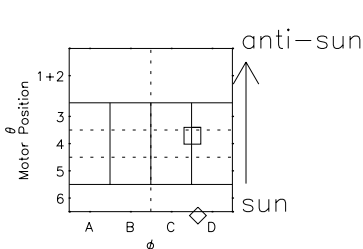

Galileo EPD Real Elevation Anisotropies 97280

Software Version: RTELEV_MEAN V 1.20
 Data Production: 06-03-00
 Plot Production: Sun Sep 16 04:05:56 2001
 Color File: wondr3
 Geofactor File: 1.1

- ◇ = Jupiter look direction
- = Corotation look direction