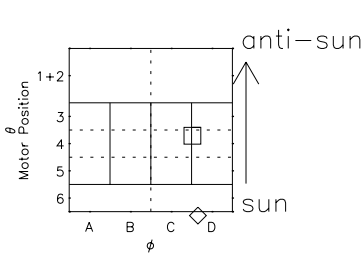

Galileo EPD Real Elevation Anisotropies 97280

Software Version: RTELEV_FLUX V 1.20
Data Production: 06-03-00
Plot Production: Sun Sep 16 04:06:08 2001
Color File: wondr3
Geofactor File: 1.1

00:00:00 1997-280	280-06	280-12	280-18	00:00:00 1997-281	
+	+	+	+	+	X JSE(R _j)
-94.18	-94.52	-94.85	-95.16	-95.46	Y JSE(R _j)
-2.13	-2.65	-3.18	-3.70	-4.22	Z JSE(R _j)
0.80	0.83	0.86	0.89	0.92	

- ◇ = Jupiter look direction
- = Corotation look direction