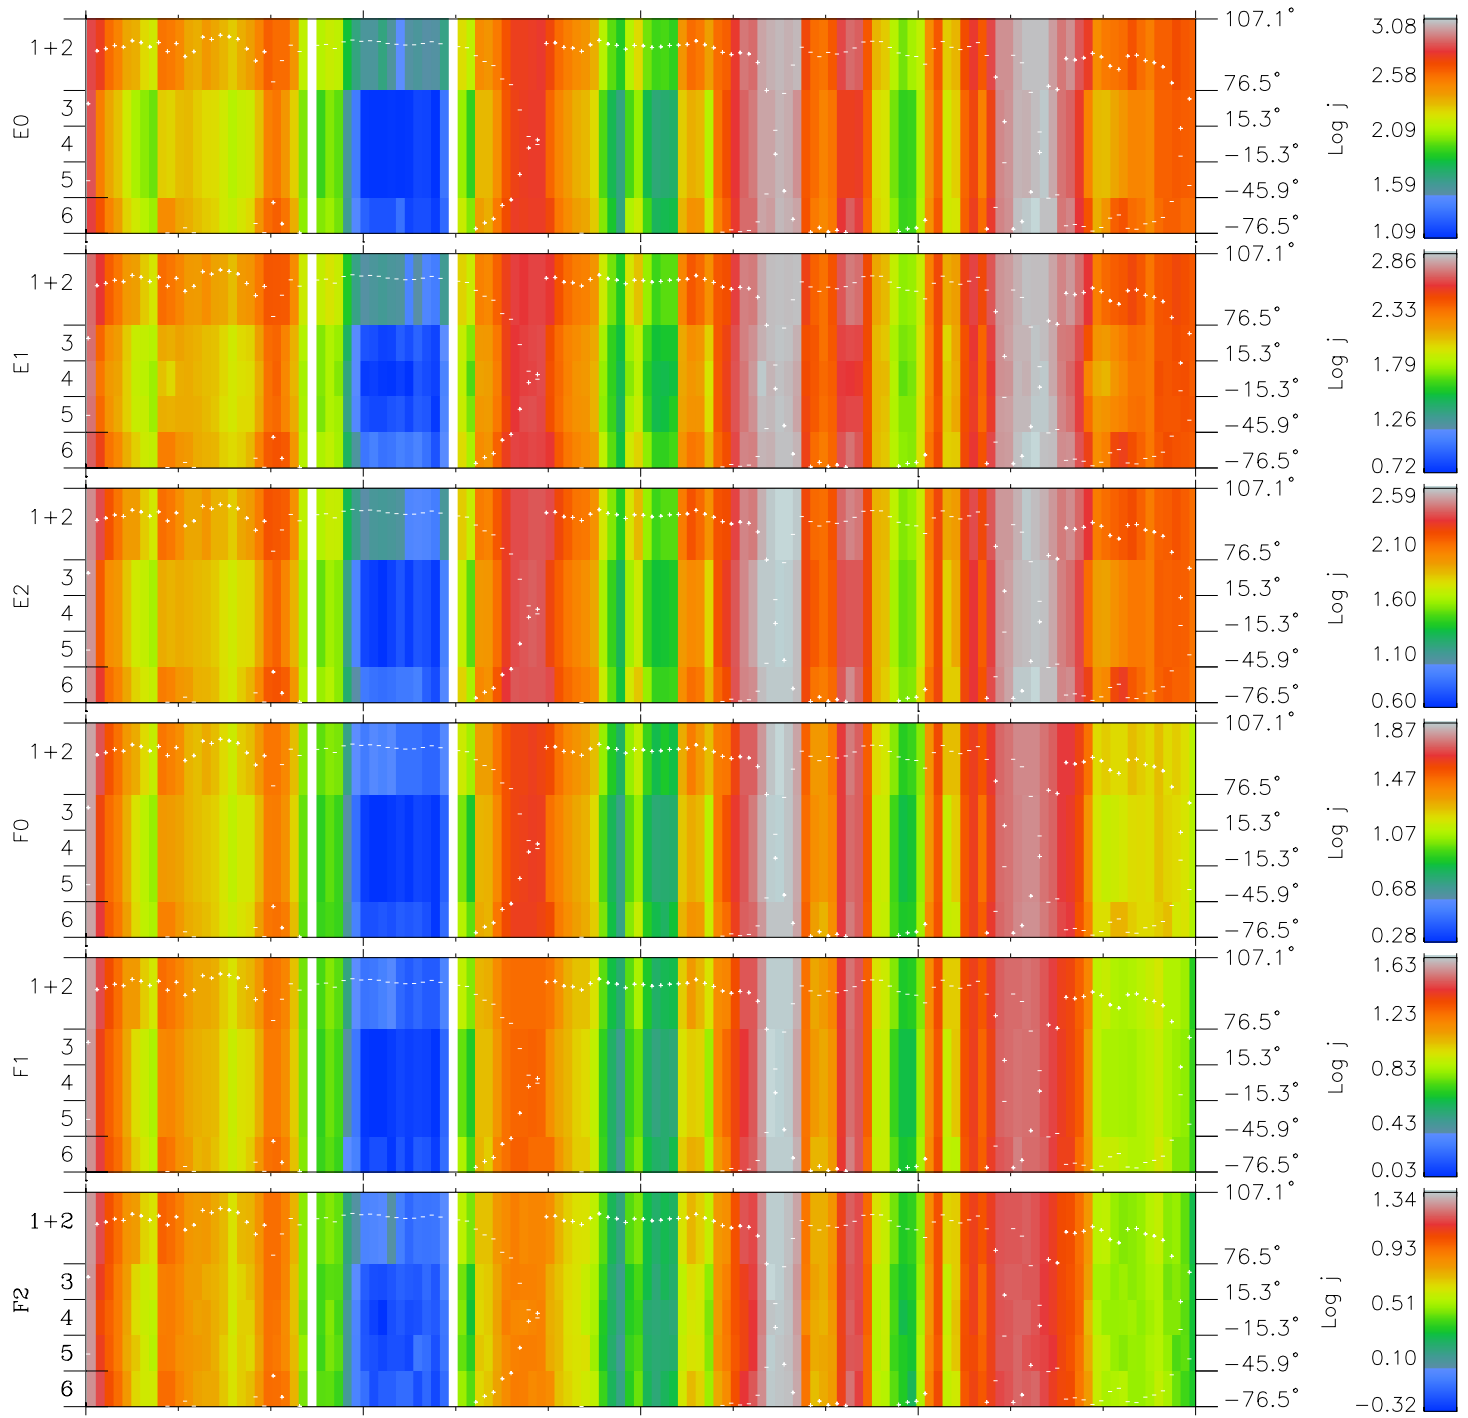

Galileo EPD Real Elevation Anisotropies 97280

Software Version: RTELEV_FLUX V 1.20
Data Production: 06-03-00
Plot Production: Sun Sep 16 04:06:08 2001
Color File: wondr3
Geofactor File: 1.1

00:00:00 1997-280	280-06	280-12	280-18	00:00:00 1997-281	
+	+	+	+	+	X JSE(R _j)
-94.18	-94.52	-94.85	-95.16	-95.46	Y JSE(R _j)
-2.13	-2.65	-3.18	-3.70	-4.22	Z JSE(R _j)
0.80	0.83	0.86	0.89	0.92	

- ◇ = Jupiter look direction
- = Corotation look direction