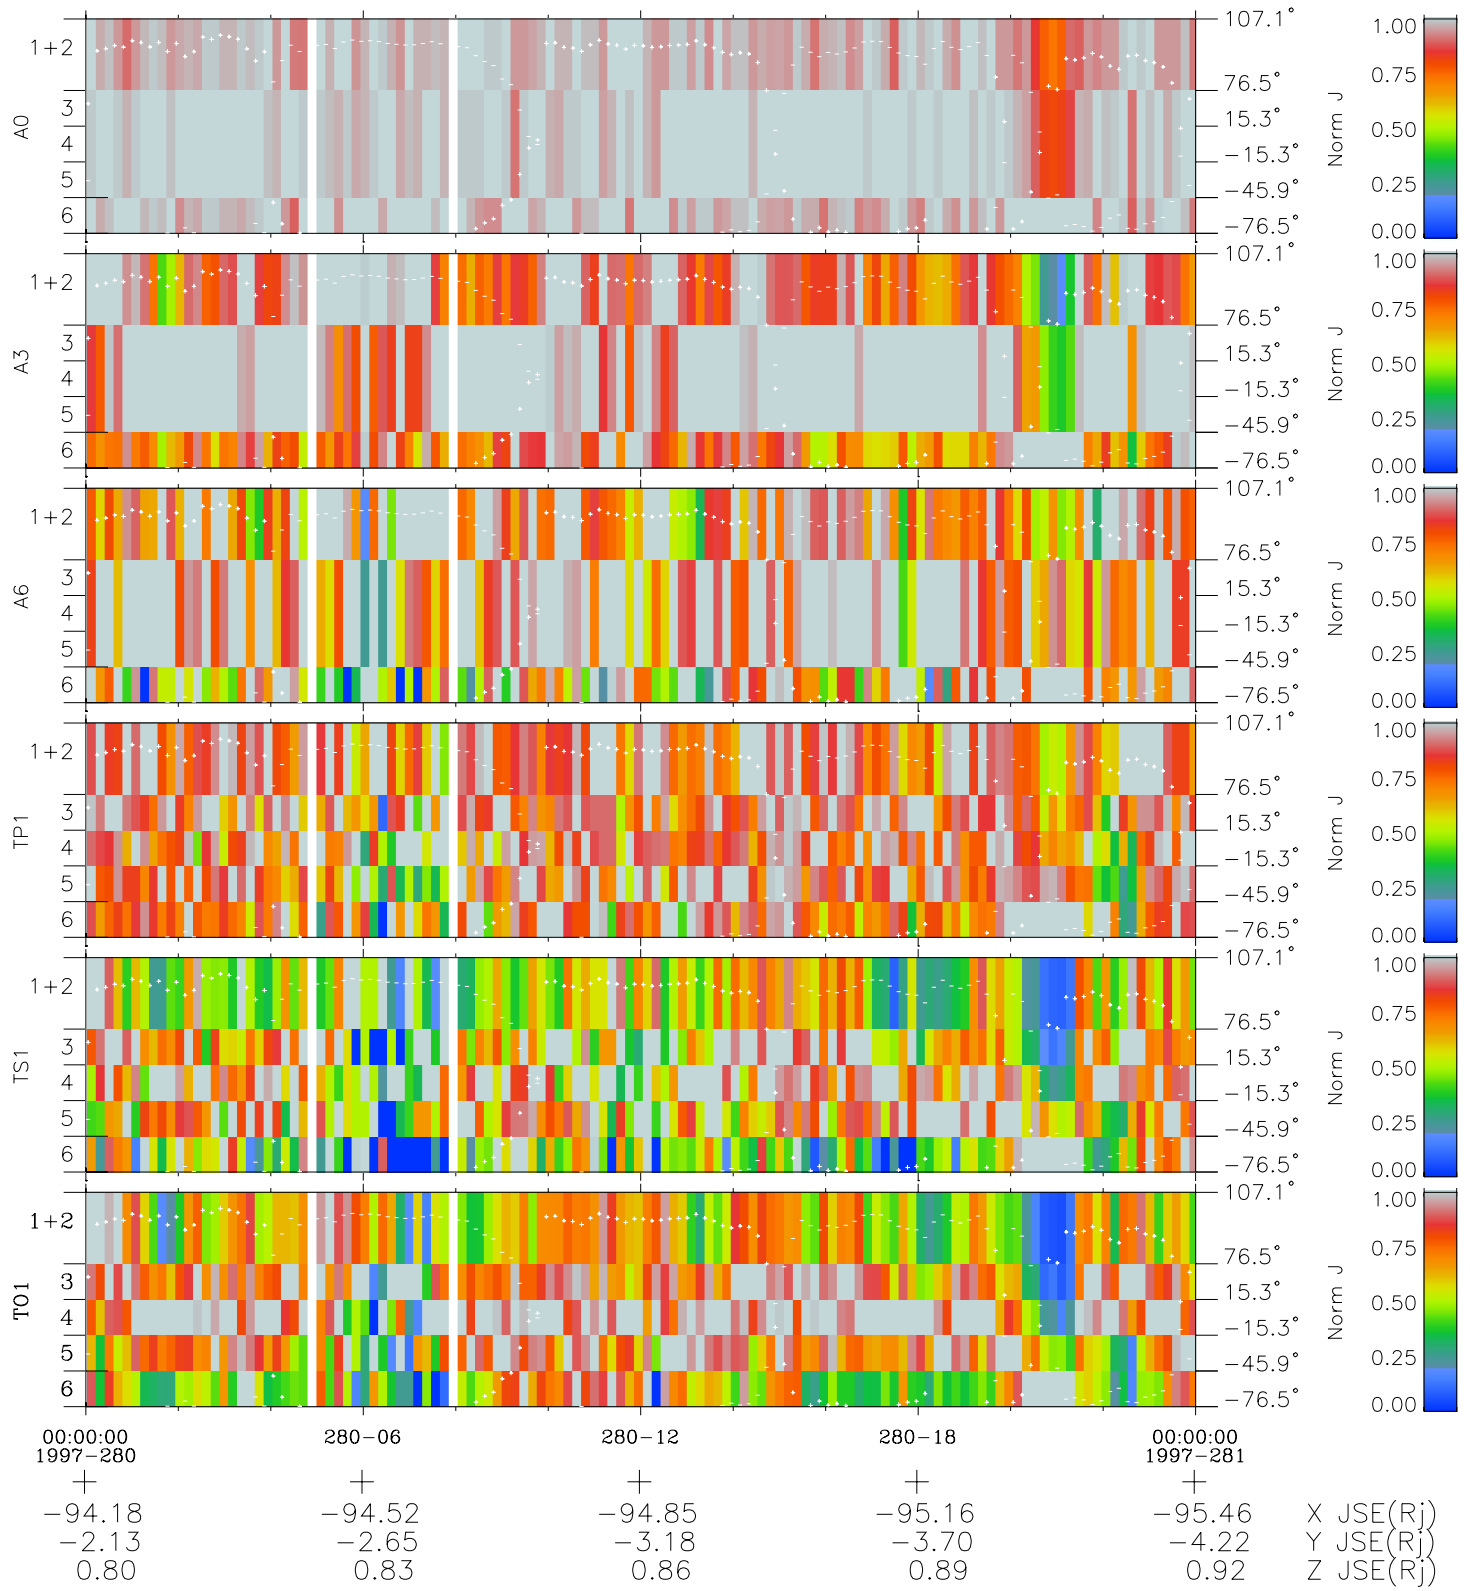

Galileo EPD Real Elevation Anisotropies 97280

Software Version: RTELEV_NORM V 1.20
 Data Production: 06-03-00
 Plot Production: Sun Sep 16 04:06:15 2001
 Color File: wondr3
 Geofactor File: 1.1

◇ = Jupiter look direction
 □ = Corotation look direction