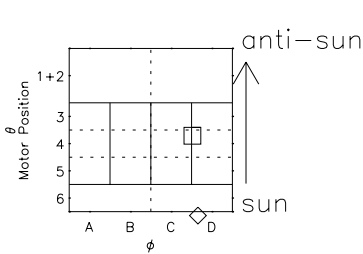

Galileo EPD Real Elevation Anisotropies 97280

Software Version: RTELEV_NORM V 1.20
 Data Production: 06-03-00
 Plot Production: Sun Sep 16 04:06:15 2001
 Color File: wondr3
 Geofactor File: 1.1

◇ = Jupiter look direction
 □ = Corotation look direction