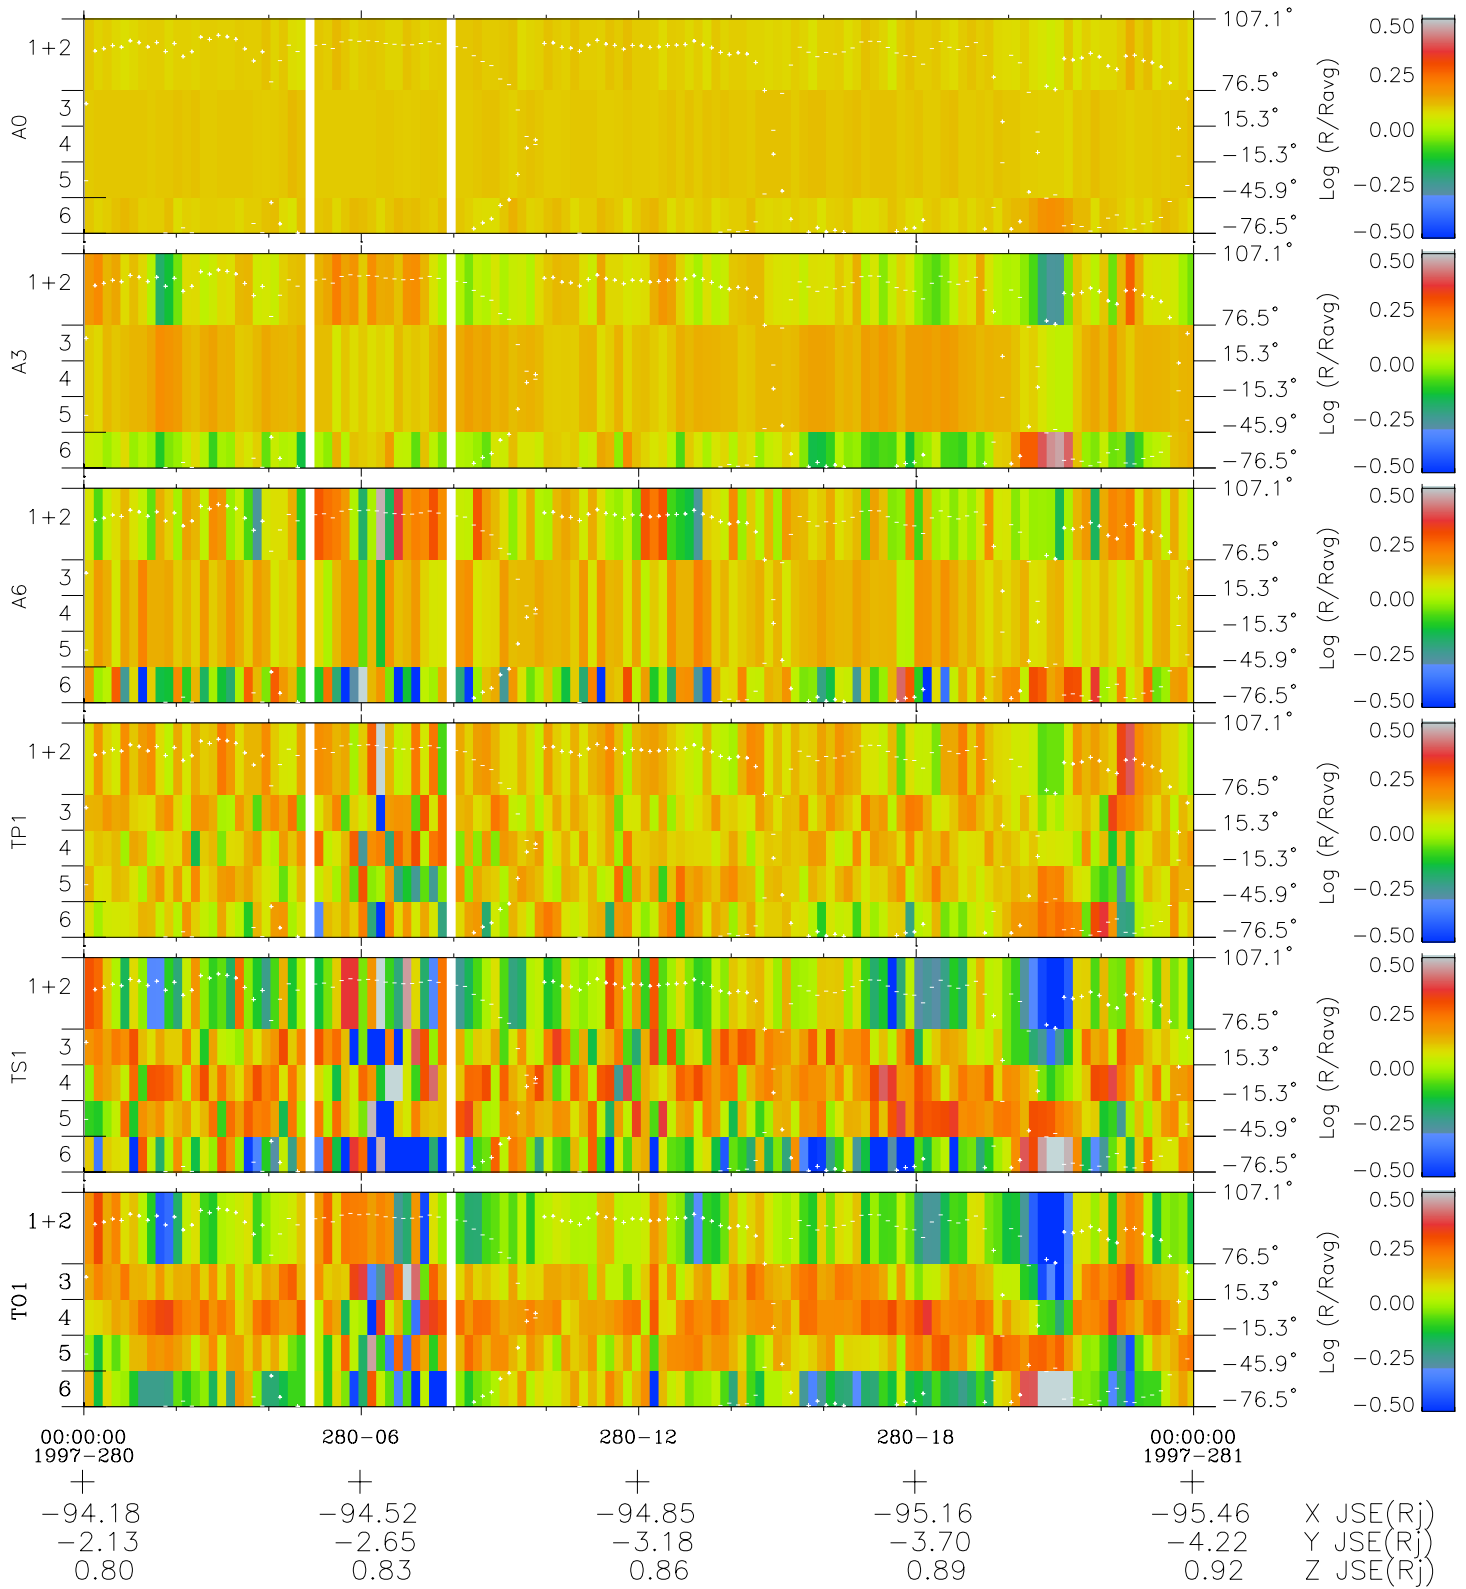

Galileo EPD Real Elevation Anisotropies 97280

Software Version: RTELEV_MEAN V 1.20
 Data Production: 06-03-00
 Plot Production: Sun Sep 16 04:05:50 2001
 Color File: wondr3
 Geofactor File: 1.1

- ◇ = Jupiter look direction
- = Corotation look direction