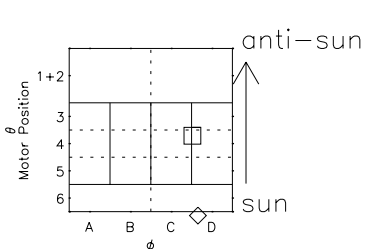

Galileo EPD Real Elevation Anisotropies 97280

Software Version: RTELEV_MEAN V 1.20
 Data Production: 06-03-00
 Plot Production: Sun Sep 16 04:05:50 2001
 Color File: wondr3
 Geofactor File: 1.1

- ◇ = Jupiter look direction
- = Corotation look direction