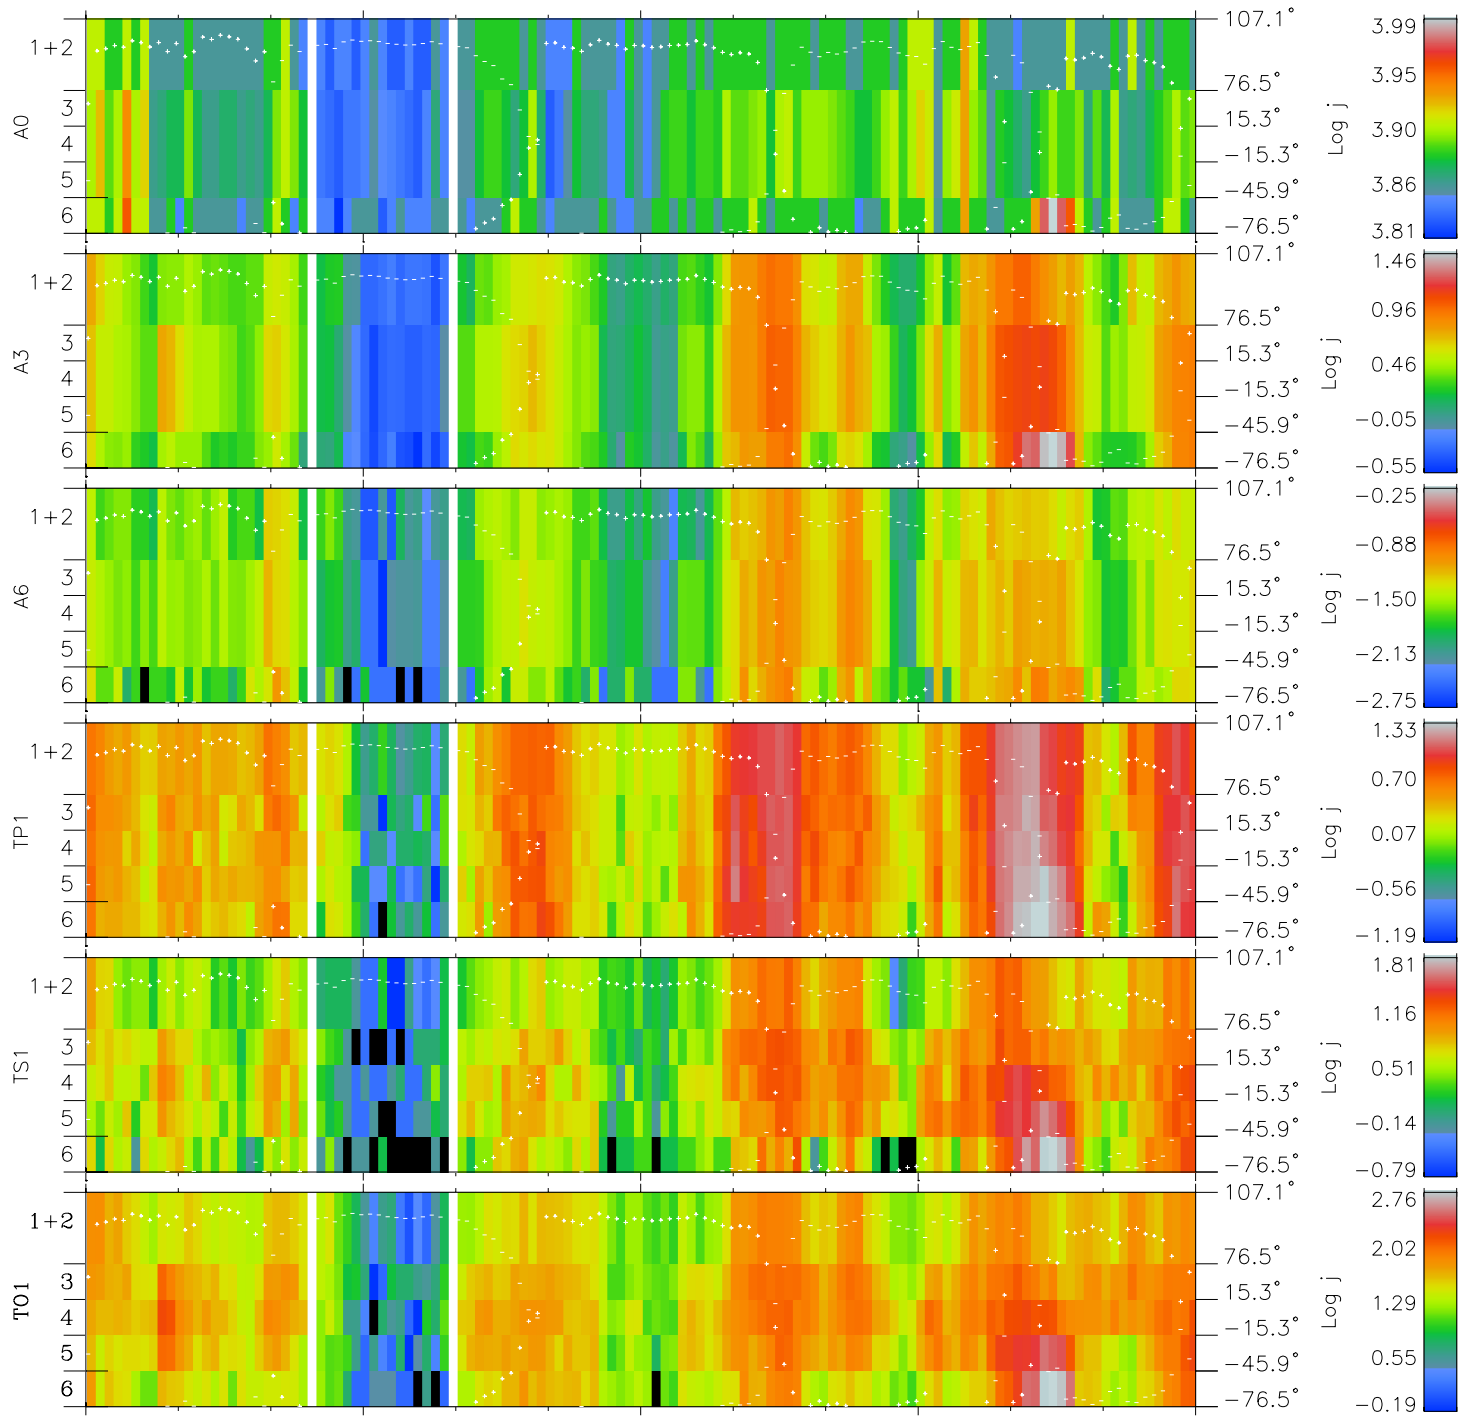

# Galileo EPD Real Elevation Anisotropies 97280

Software Version: RTELEV\_FLUX V 1.20  
Data Production: 06-03-00  
Plot Production: Sun Sep 16 04:06:02 2001  
Color File: wondr3  
Geofactor File: 1.1

00:00:00 1997-280	280-06	280-12	280-18	00:00:00 1997-281	
+	+	+	+	+	X JSE(R <sub>j</sub> )
-94.18	-94.52	-94.85	-95.16	-95.46	Y JSE(R <sub>j</sub> )
-2.13	-2.65	-3.18	-3.70	-4.22	Z JSE(R <sub>j</sub> )
0.80	0.83	0.86	0.89	0.92	

- ◇ = Jupiter look direction
- = Corotation look direction