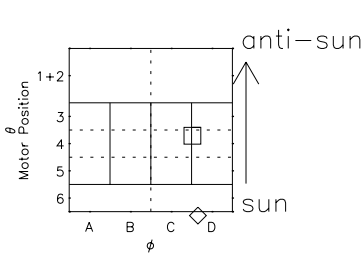

# Galileo EPD Real Elevation Anisotropies 97280

Software Version: RTELEV\_FLUX V 1.20  
Data Production: 06-03-00  
Plot Production: Sun Sep 16 04:06:02 2001  
Color File: wondr3  
Geofactor File: 1.1

00:00:00 1997-280	280-06	280-12	280-18	00:00:00 1997-281	
+	+	+	+	+	X JSE(R <sub>j</sub> )
-94.18	-94.52	-94.85	-95.16	-95.46	Y JSE(R <sub>j</sub> )
-2.13	-2.65	-3.18	-3.70	-4.22	Z JSE(R <sub>j</sub> )
0.80	0.83	0.86	0.89	0.92	

- ◇ = Jupiter look direction
- = Corotation look direction