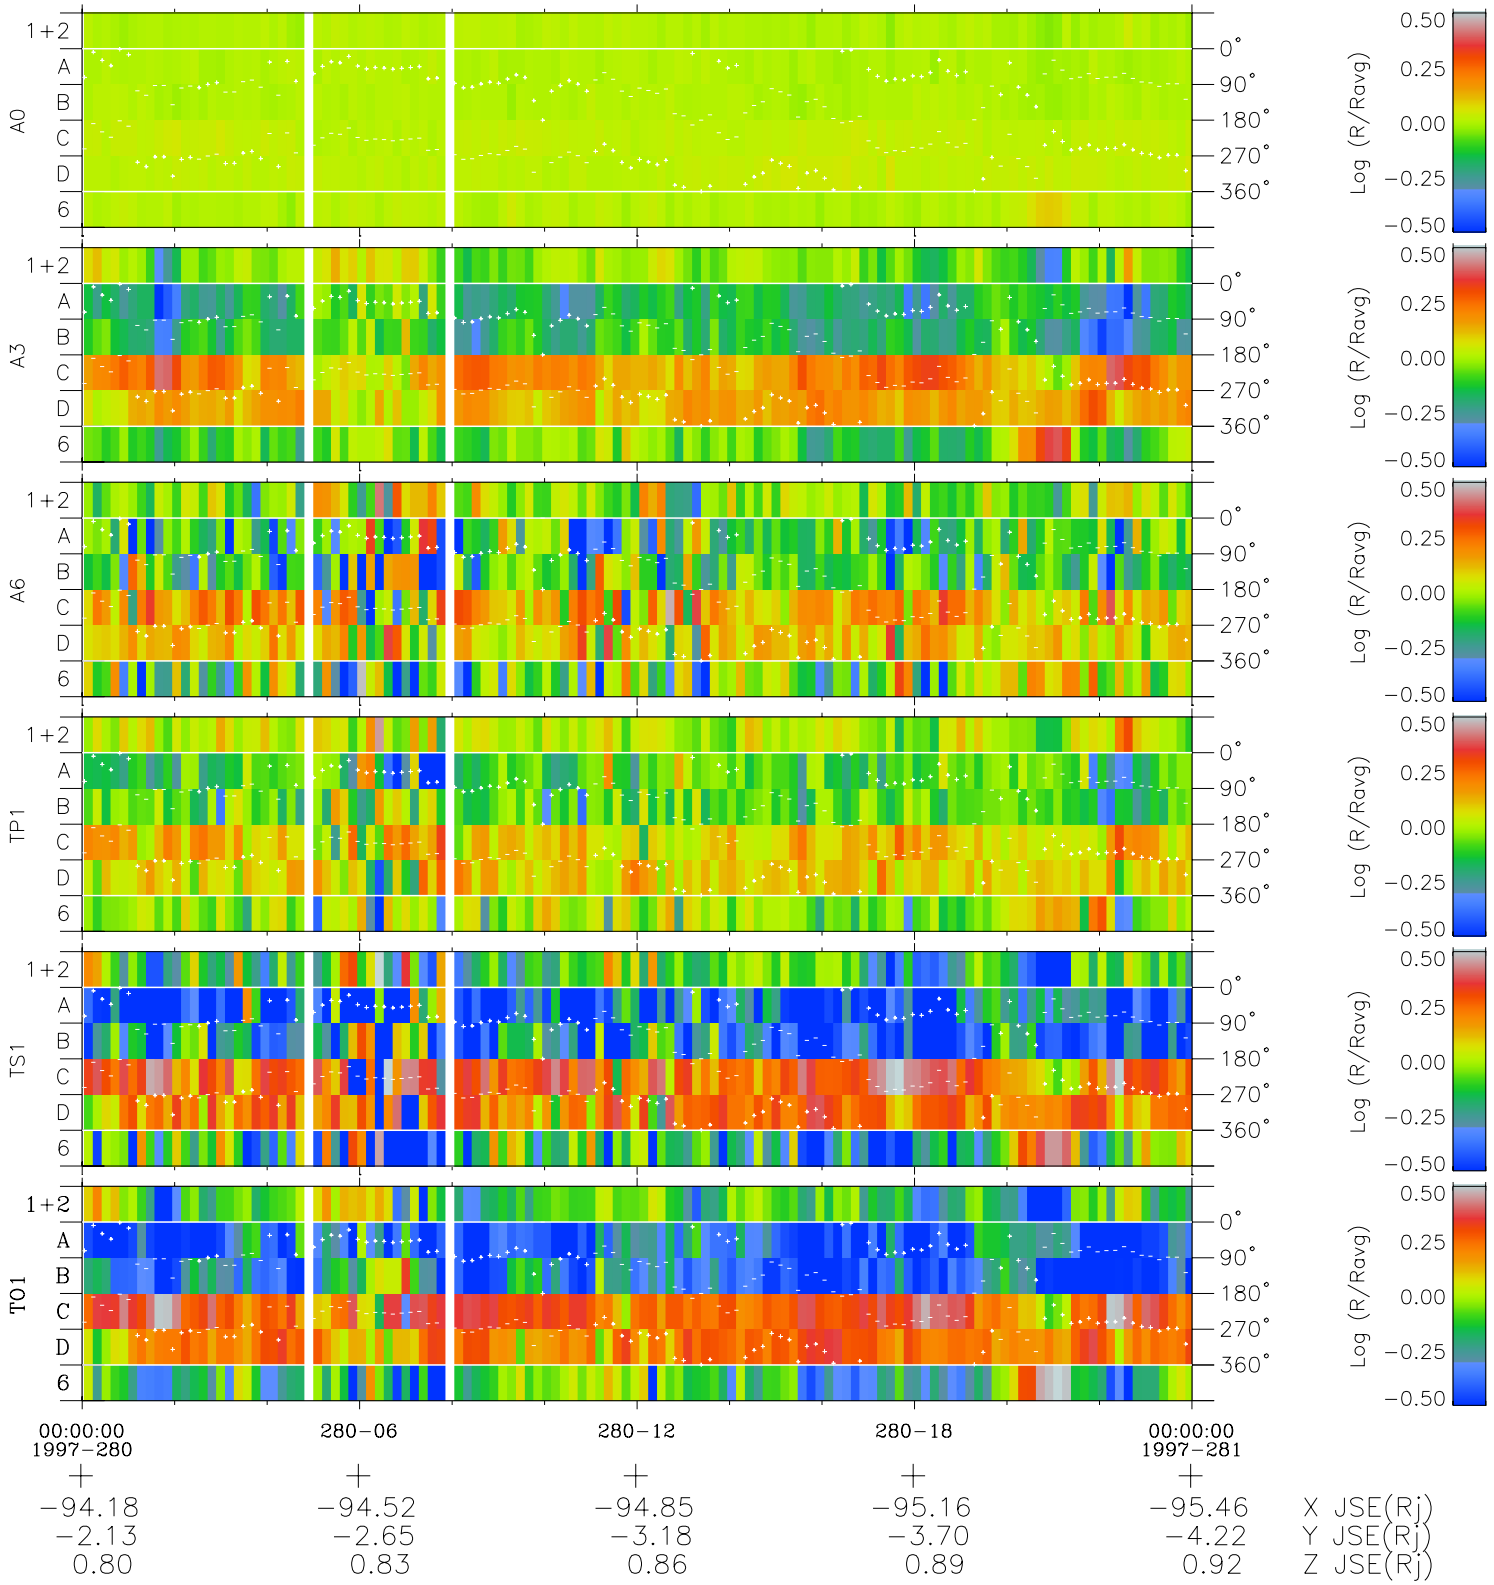

Galileo EPD Real Time Azimuth Anisotropies 97280

Software Version: RTAZIM_MEAN V 1.20
 Data Production: 06-03-00
 Plot Production: Sun Sep 16 04:06:26 2001
 Color File: wondr3
 Geofactor File: 1.1

◇ = Jupiter look direction
 □ = Corotation look direction