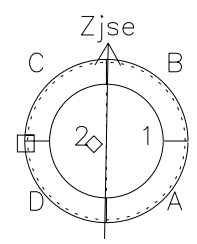

Galileo EPD Real Time Azimuth Anisotropies 97280

Software Version: RTAZIM_MEAN V 1.20
 Data Production: 06-03-00
 Plot Production: Sun Sep 16 04:06:26 2001
 Color File: wondr3
 Geofactor File: 1.1

◇ = Jupiter look direction
 □ = Corotation look direction