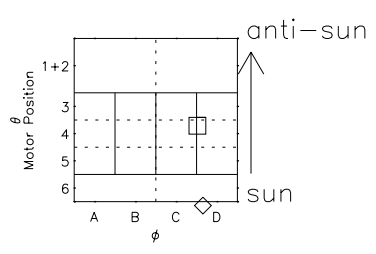

Galileo EPD Real Time Azimuth Anisotropies 97280

Software Version: RTAZIM_MEAN V 1.20
 Data Production: 06-03-00
 Plot Production: Sun Sep 16 04:06:26 2001
 Color File: wondr3
 Geofactor File: 1.1

◇ = Jupiter look direction
 □ = Corotation look direction