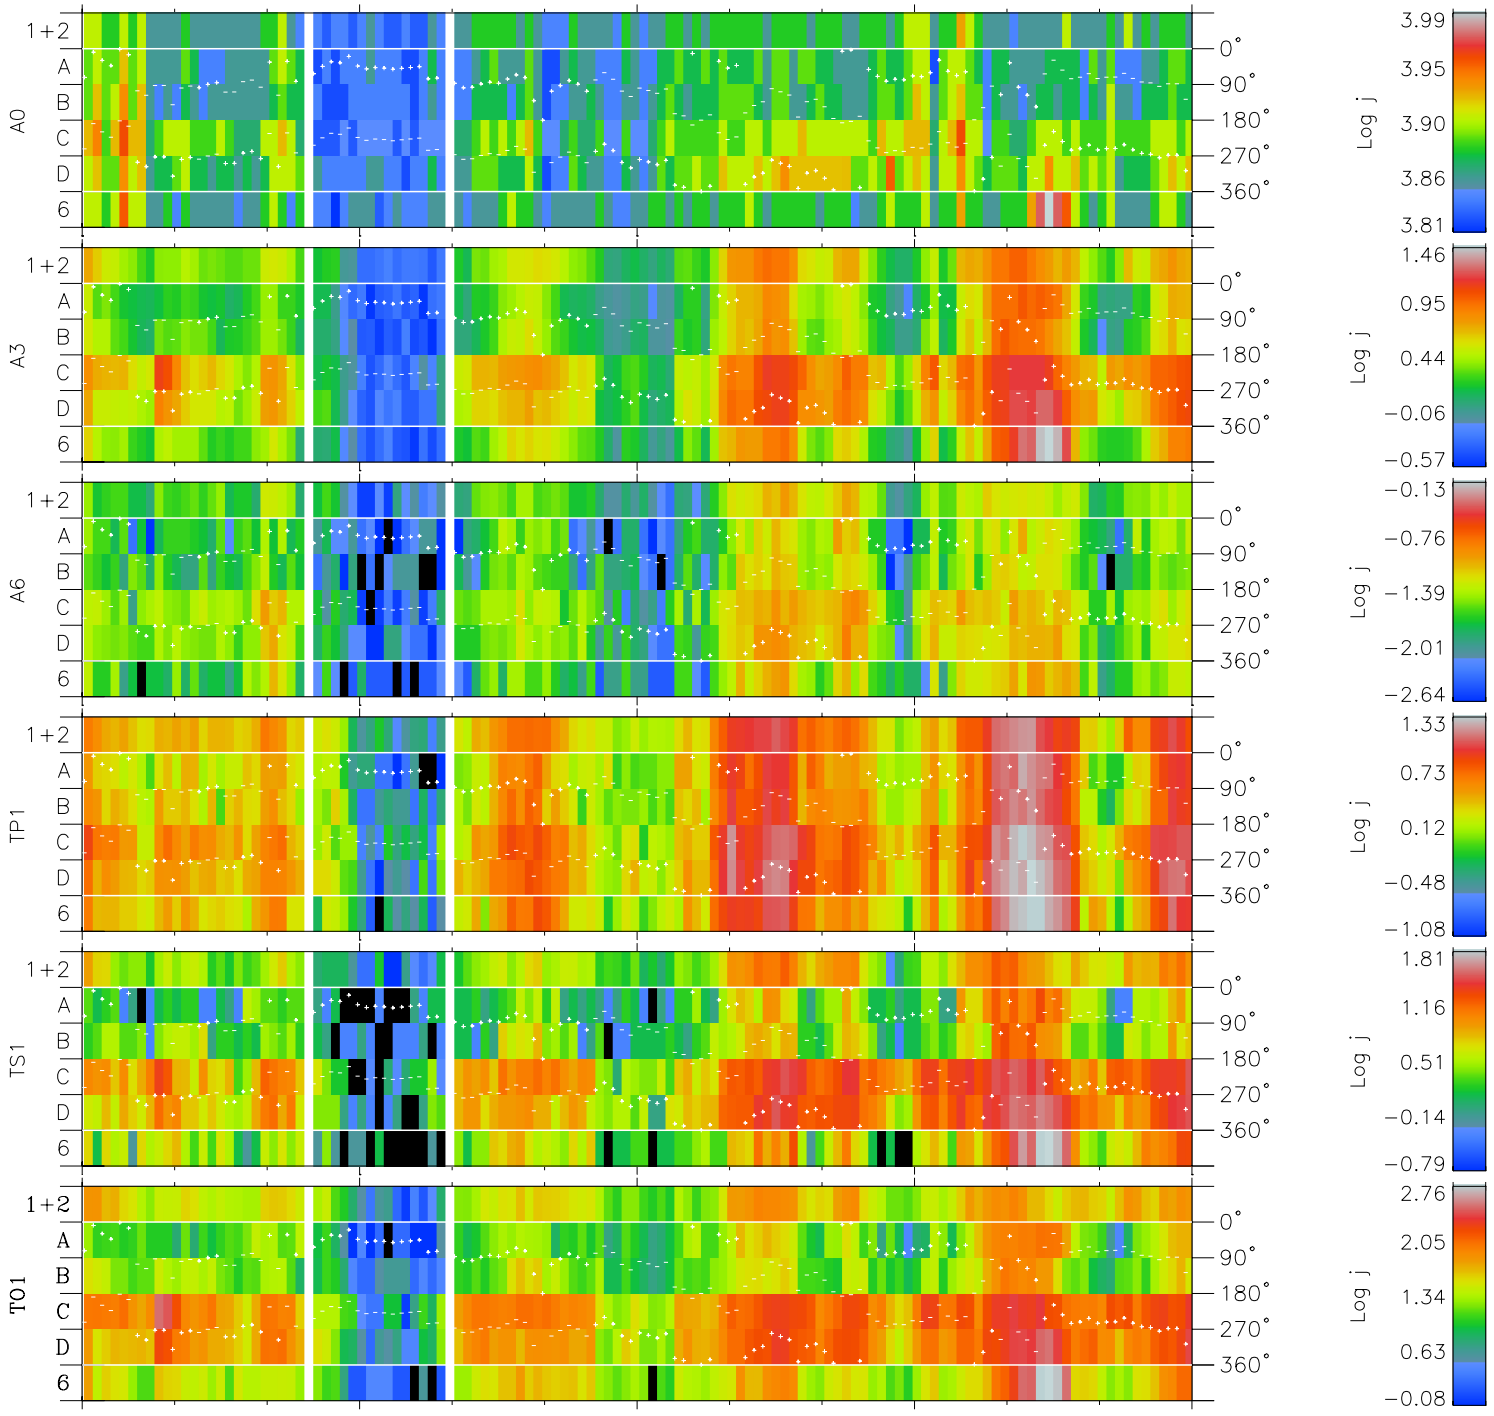

Galileo EPD Real Time Azimuth Anisotropies 97280

Software Version: RTAZIM_FLUX V 1.20
Data Production: 06-03-00
Plot Production: Sun Sep 16 04:06:38 2001
Color File: wondr3
Geofactor File: 1.1

00:00:00 1997-280	280-06	280-12	280-18	00:00:00 1997-281	
+	+	+	+	+	X JSE(R _j)
-94.18	-94.52	-94.85	-95.16	-95.46	Y JSE(R _j)
-2.13	-2.65	-3.18	-3.70	-4.22	Z JSE(R _j)
0.80	0.83	0.86	0.89	0.92	

- ◇ = Jupiter look direction
- = Corotation look direction