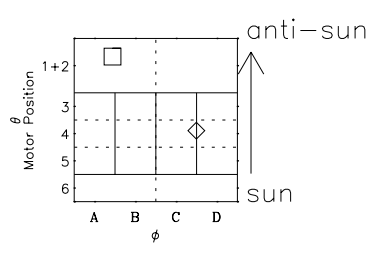

# Galileo EPD Real Time Omni Spectrum 97279

Software Version: RTSPEC\_OMNI V 1.20  
 Data Production: 06-03-00  
 Plot Production: Sun Sep 16 03:56:58 2001  
 Color File: wondr3  
 Geofactor File: 1.1

◇ = Jupiter look direction  
 □ = Corotation look direction