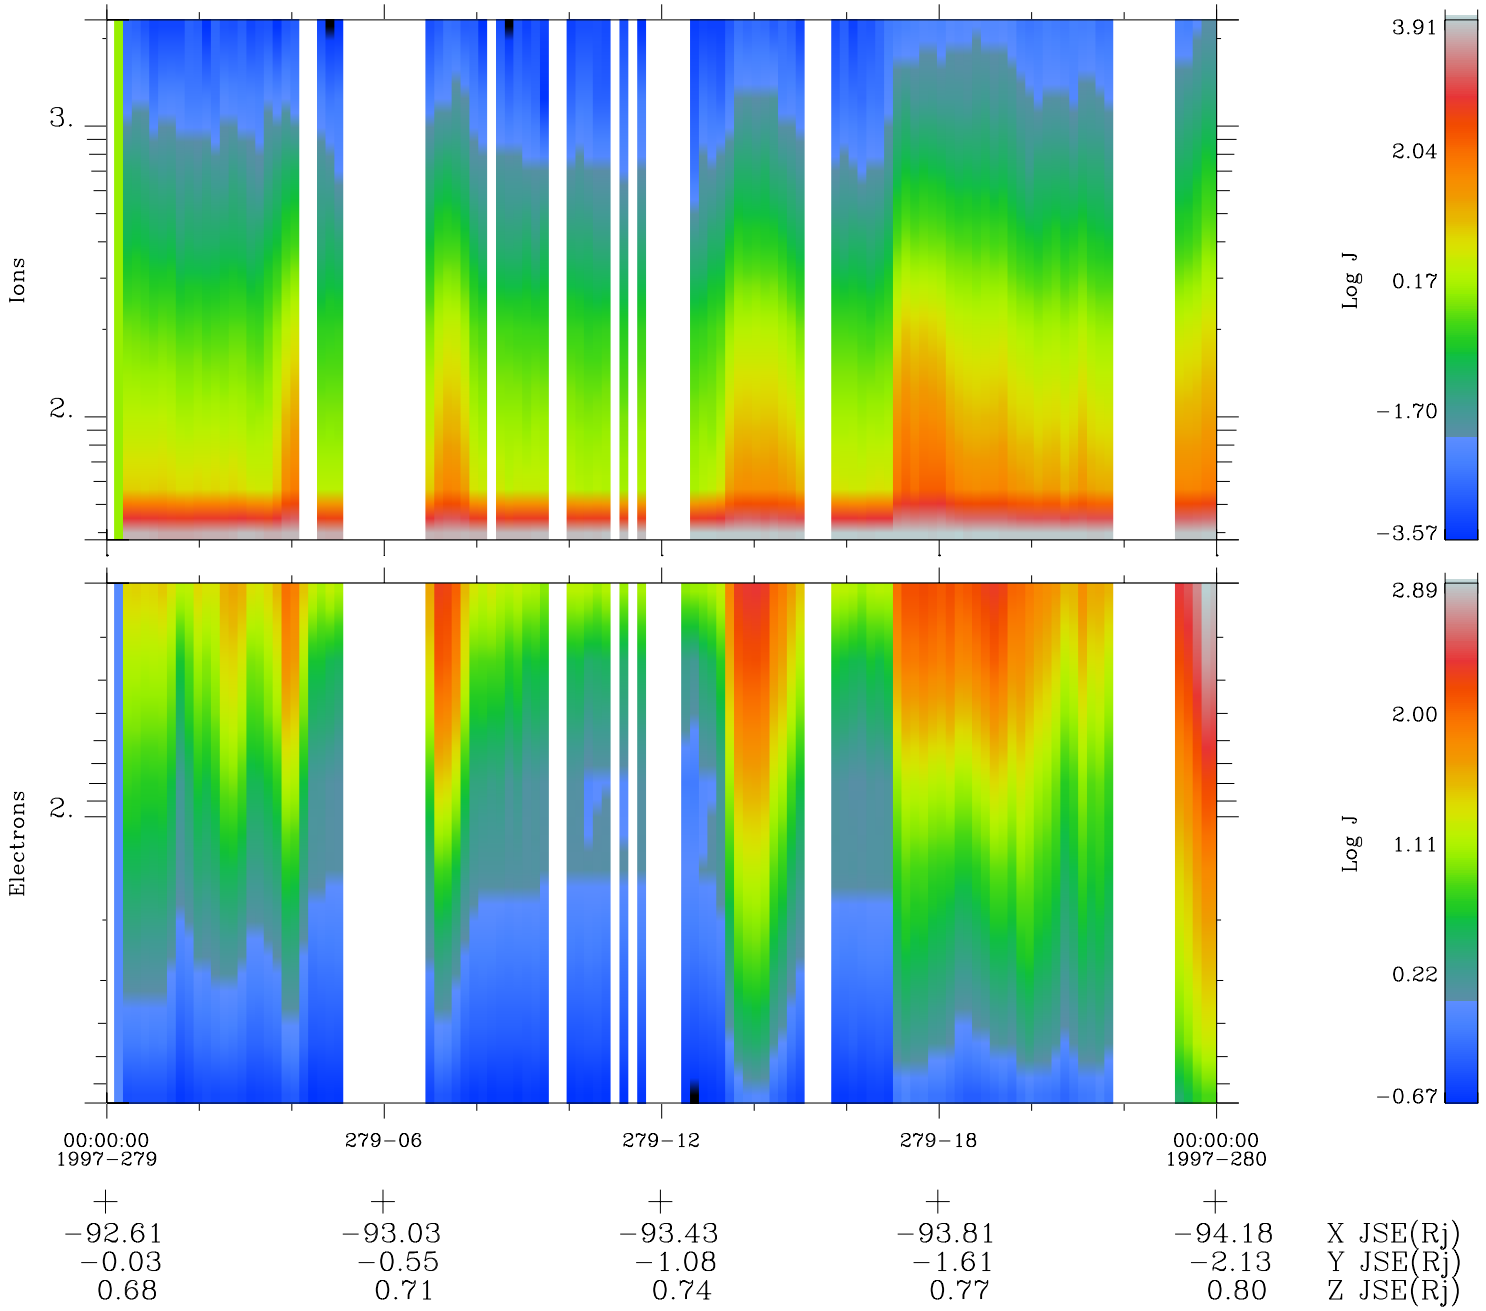

# Galileo EPD Real Time Omni Spectrum 97279

Software Version: RTSPEC\_OMNI V 1.20  
 Data Production: 06-03-00  
 Plot Production: Sun Sep 16 03:56:58 2001  
 Color File: wondr3  
 Geofactor File: 1.1

◇ = Jupiter look direction  
 □ = Corotation look direction