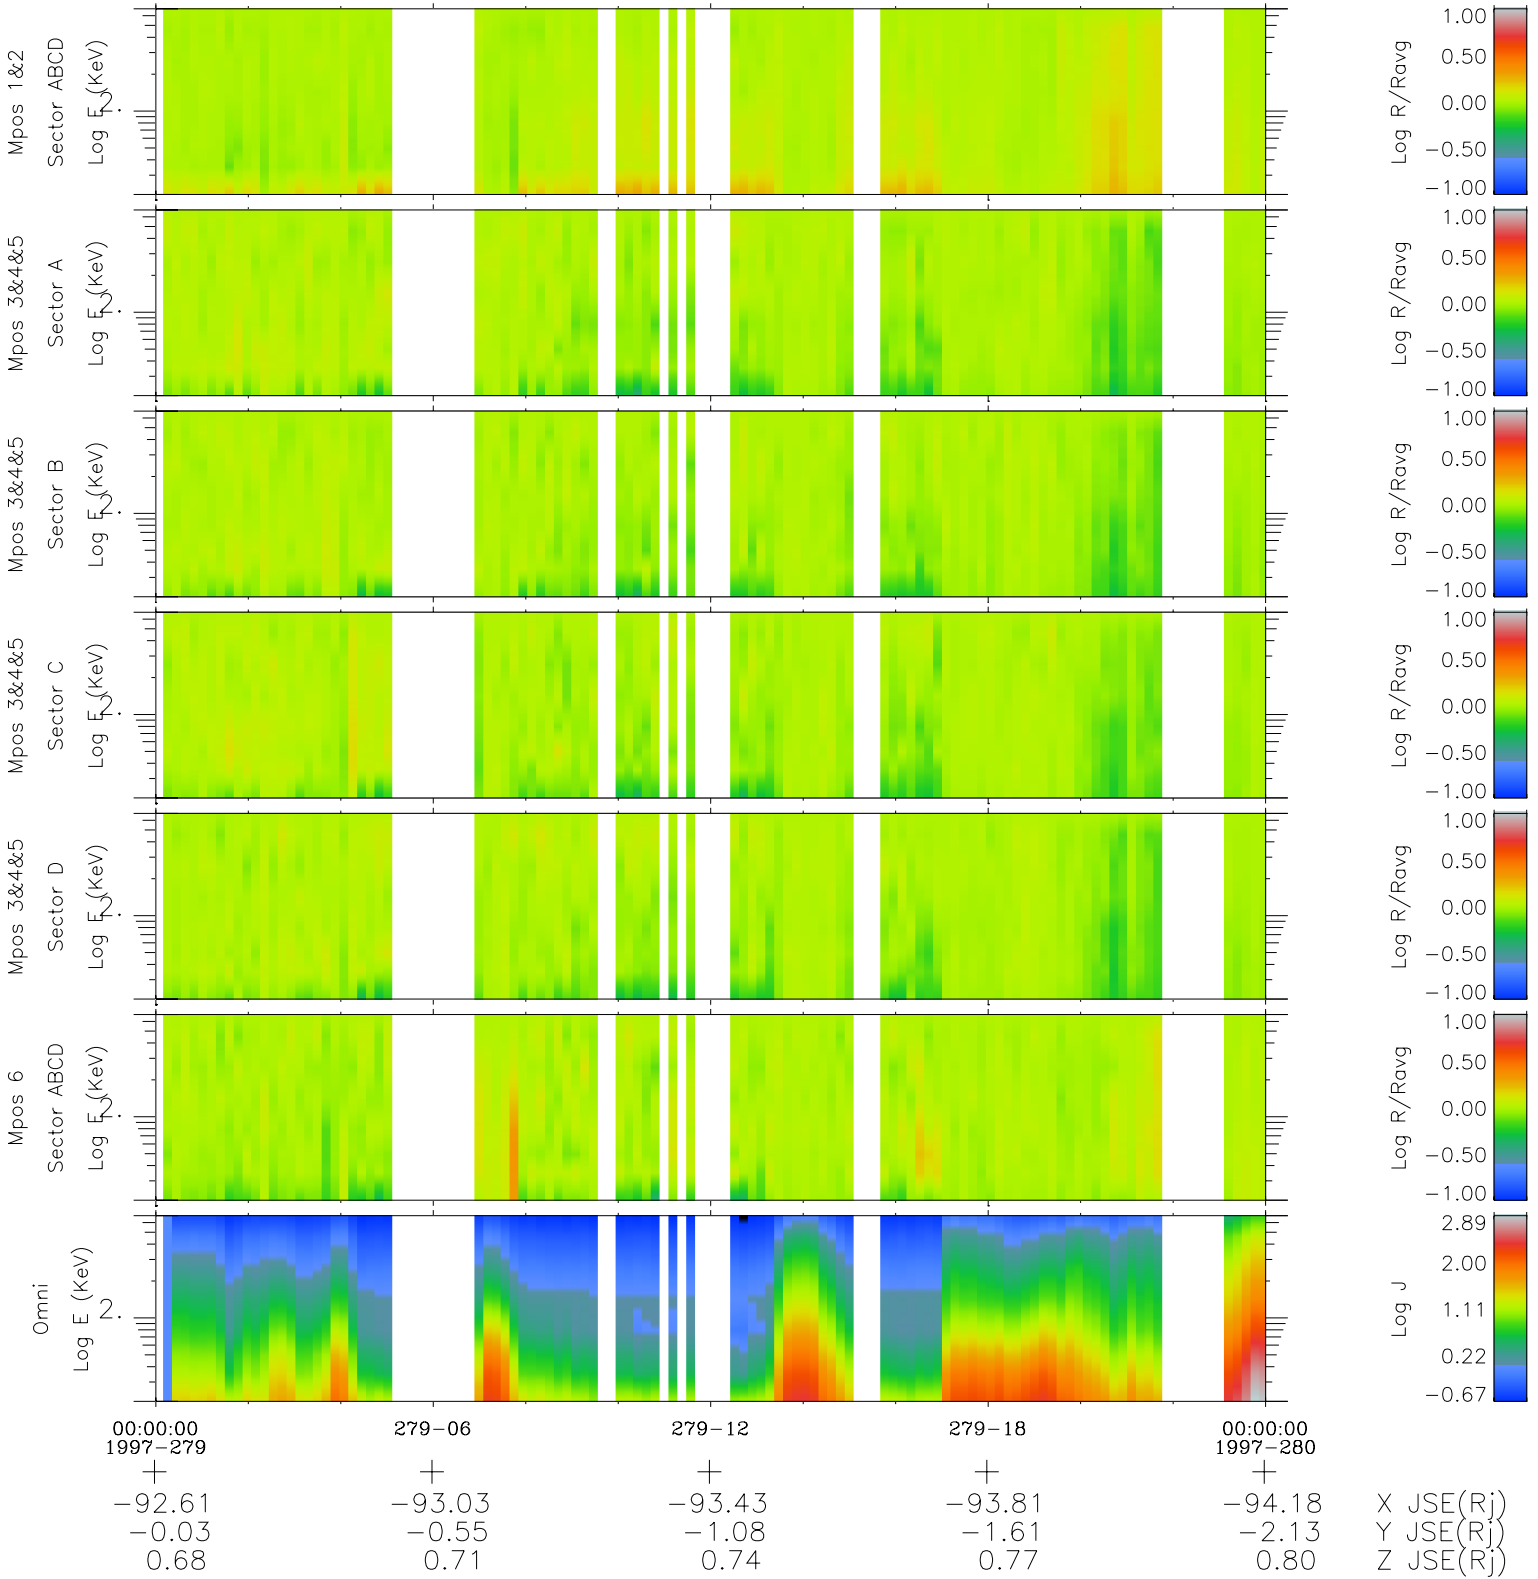

Galileo EPD Real Time R6 Electrons Spectra 97279

Software Version: RTSPEC_R6 V 1.20
 Data Production: 06-03-00
 Plot Production: Sun Sep 16 03:56:52 2001
 Color File: wondr3
 Geofactor File: 1.1

- ◇ = Jupiter look direction
- = Corotation look direction