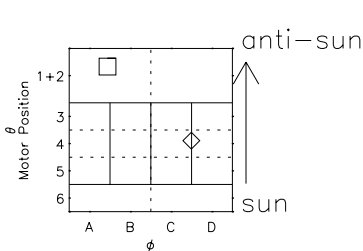

Galileo EPD Real Time R6 Electrons Spectra 97279

Software Version: RTSPEC_R6 V 1.20
 Data Production: 06-03-00
 Plot Production: Sun Sep 16 03:56:52 2001
 Color File: wondr3
 Geofactor File: 1.1

- ◇ = Jupiter look direction
- = Corotation look direction