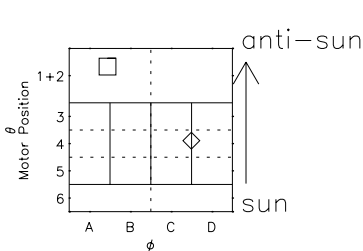

# Galileo EPD Real Time R6 Ions Spectra 97279

Software Version: RTSPEC\_R6 V 1.20  
 Data Production: 06-03-00  
 Plot Production: Sun Sep 16 03:56:46 2001  
 Color File: wondr3  
 Geofactor File: 1.1

- ◇ = Jupiter look direction
- = Corotation look direction