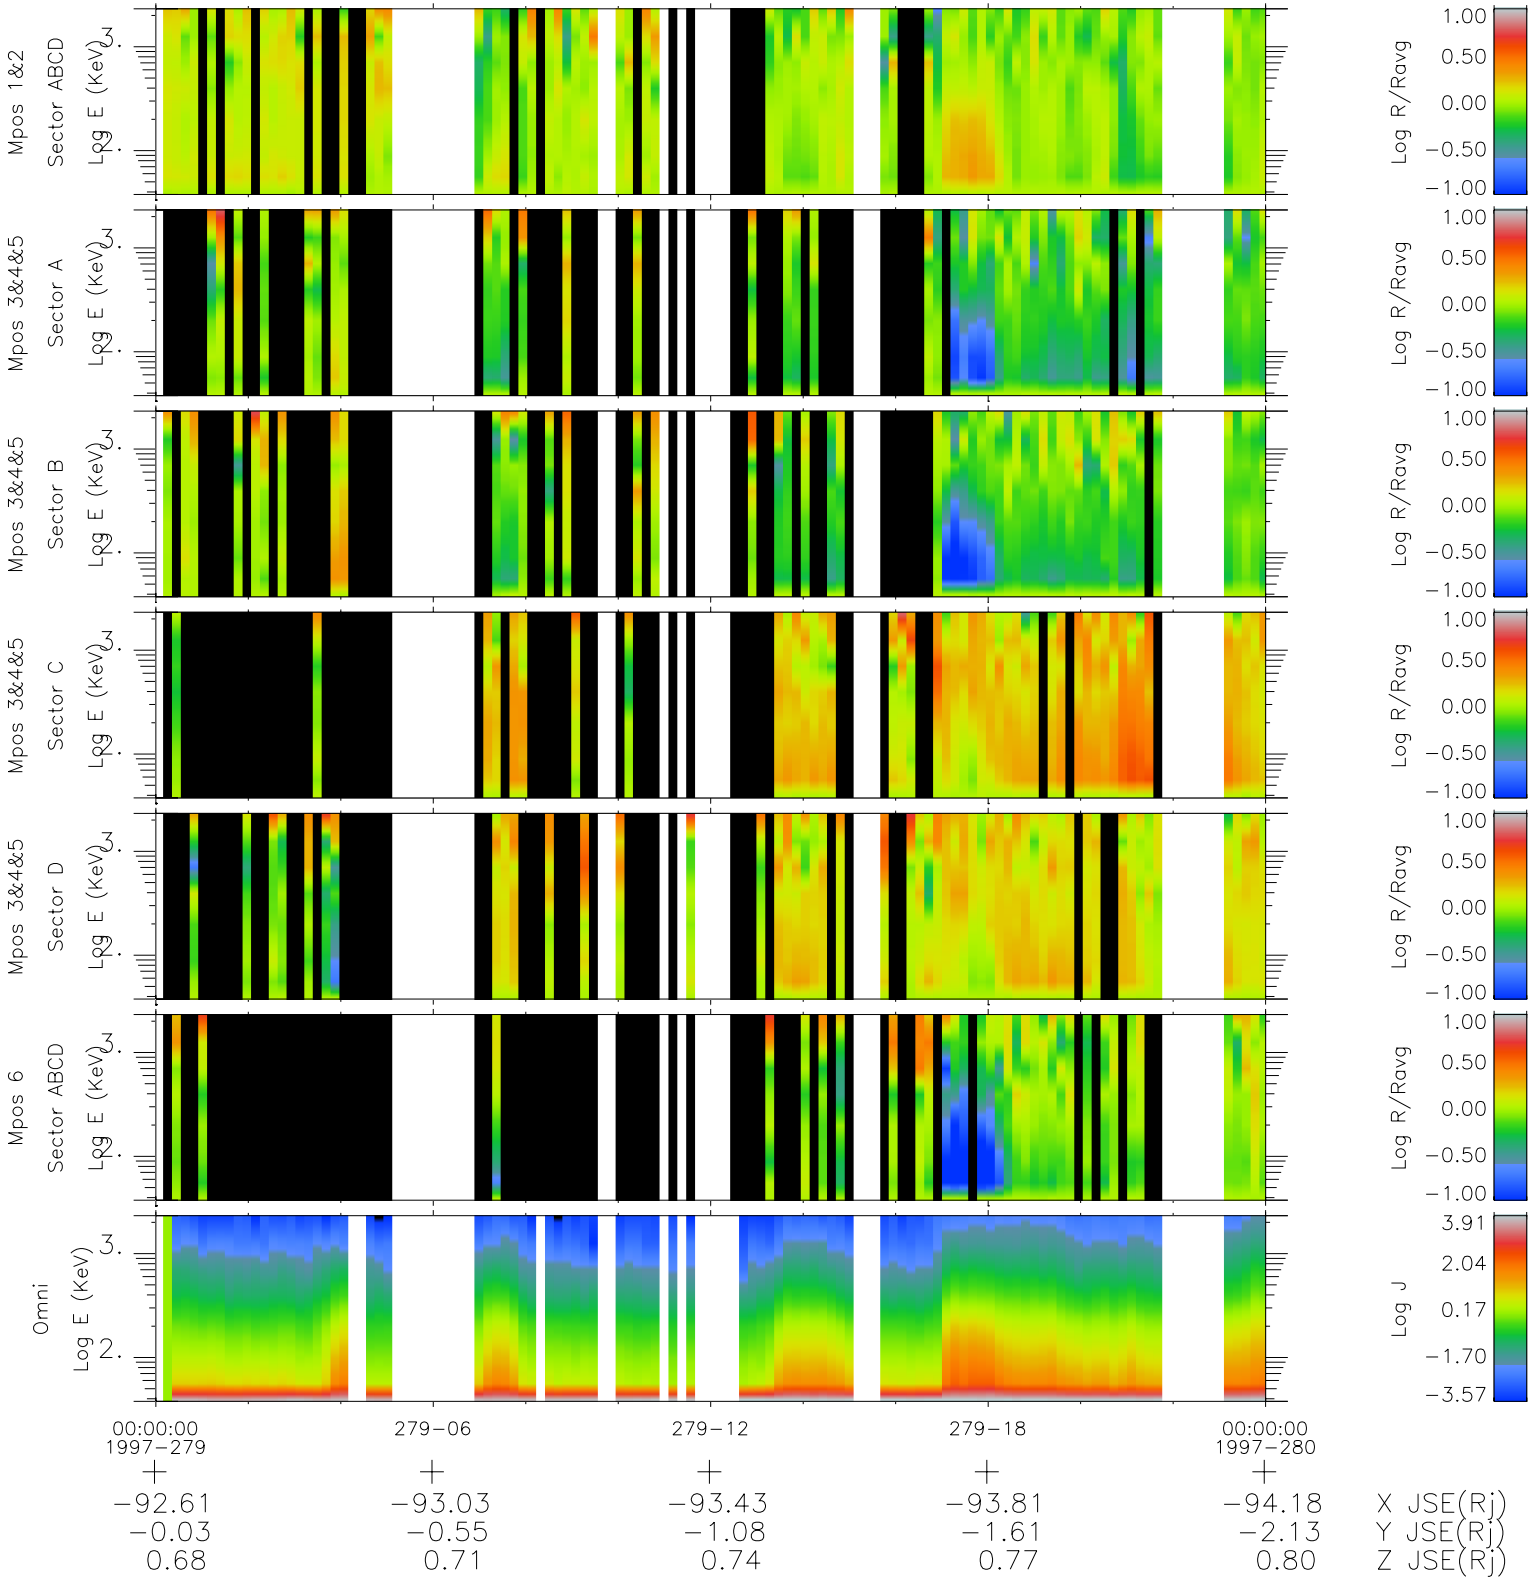

# Galileo EPD Real Time R6 Ions Spectra 97279

Software Version: RTSPEC\_R6 V 1.20  
 Data Production: 06-03-00  
 Plot Production: Sun Sep 16 03:56:46 2001  
 Color File: wondr3  
 Geofactor File: 1.1

- ◇ = Jupiter look direction
- = Corotation look direction