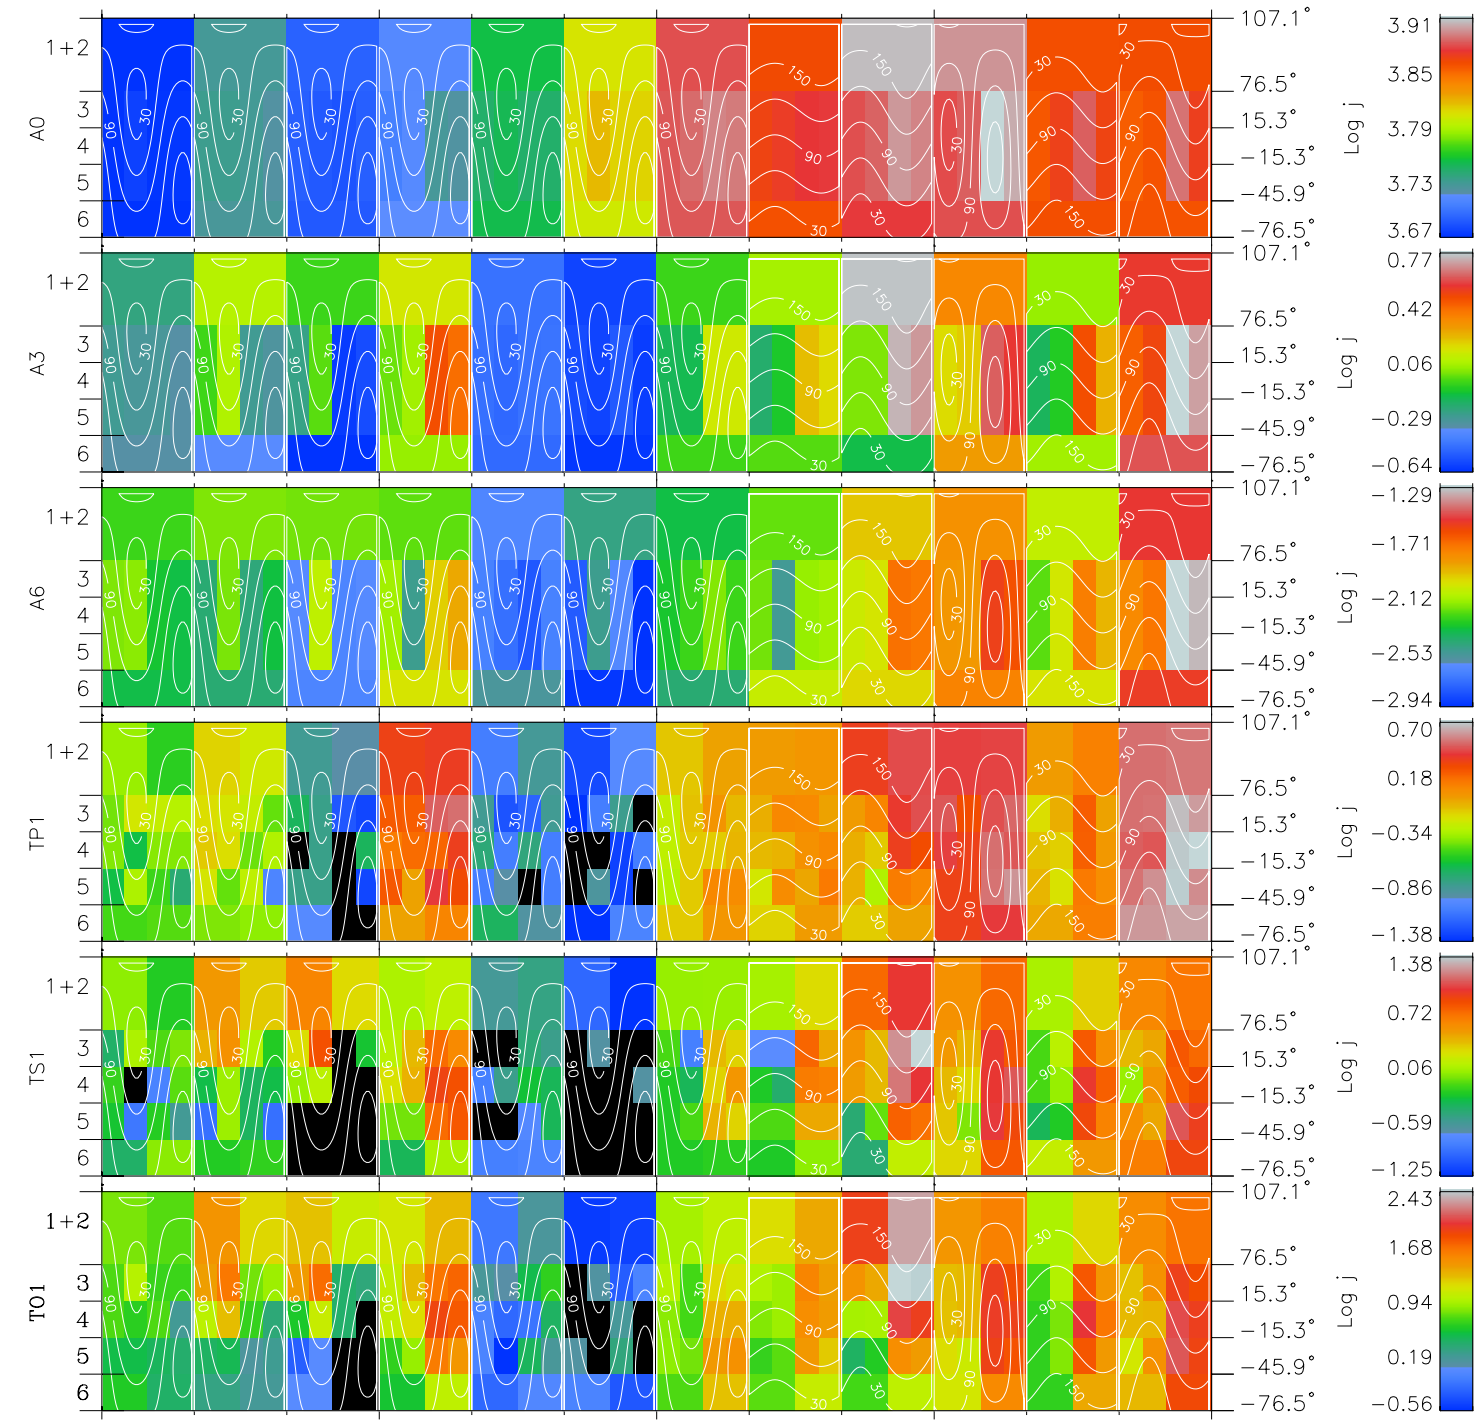

# Galileo EPD Real Time All-Sky Anisotropies 97279

Software Version: RTSKY\_FLUX V 1.20  
Data Production: 06-03-00  
Plot Production: Sun Sep 16 03:57:18 2001  
Color File: wondr3  
Geofactor File: 1.1

00:00:00 1997-279	279-06	279-12	279-18	00:00:00 1997-280	
+	+	+	+	+	X JSE(R <sub>j</sub> )
-92.61	-93.03	-93.43	-93.81	-94.18	Y JSE(R <sub>j</sub> )
-0.03	-0.55	-1.08	-1.61	-2.13	Z JSE(R <sub>j</sub> )
0.68	0.71	0.74	0.77	0.80	

- ◇ = Jupiter look direction
- = Corotation look direction