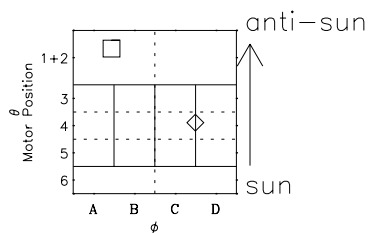

# Galileo EPD Real-Time Omni 97279

Software Version: RTLINE\_OMNI V 1.20  
Data Production: 06-03-00  
Plot Production: Sun Sep 16 03:58:47 2001

- ◇ = Jupiter look direction
- = Corotation look direction