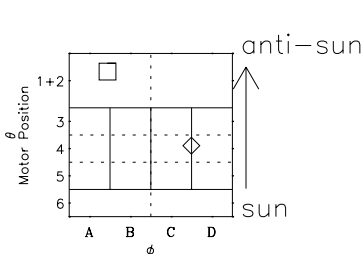

Galileo EPD Real-Time Six-Sector 97279

Software Version: RTLINE_R6 V 1.20
Data Production: 06-03-00
Plot Production: Sun Sep 16 03:58:53 2001

◇ = Jupiter look direction
□ = Corotation look direction